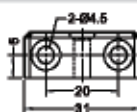

CODE
DVD18

DVD Rack with Adhesive Tape
18 DVD Capacity
H450xW105mm

CODE
CD22

CD Rack with Adhesive Tape
22 CD Capacity
H450xW102mm

CODE
TB

Trapeze Block
White, Black, Brown, Tan

CODE
MOD

Modesty Block
White, Black, Brown, Tan