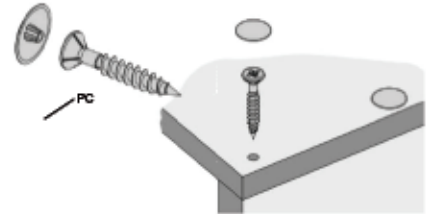

Flush Bolt With Striker
Brass Plated or
Chrome Plated

CODE
123NK

Necked Bolt With Striker
Brass Plated or
Chrome Plated

Pad Bolts

CODE
421

Pad Bolt With Striker, Nickel Plated
Available Sizes 100, 150, 200, 250mm

Hinge Hole Covers, Nut Covers & Screw Hole Covers

CODE **H035** Hinge Hole Cover Caps
D35mm White, Tan, Brown, Black

CODE **NC** Nut Covers
D5, 8, 10mm White, Tan, Brown, Black

CODE **PC** Pozi Screw Covers
D13mm White, Tan, Brown, Black, Cherry

Cam Cover Caps

Adhesive Screw Covers

CODE **L15A**

Cam Cover Caps
D17.8mm
White, Tan, Brown, Black

CODE **SN**

Adhesive Screw Hole Covers
Available Sizes D15mm, D20mm
See Page 113 for Available Colours

Glass clips