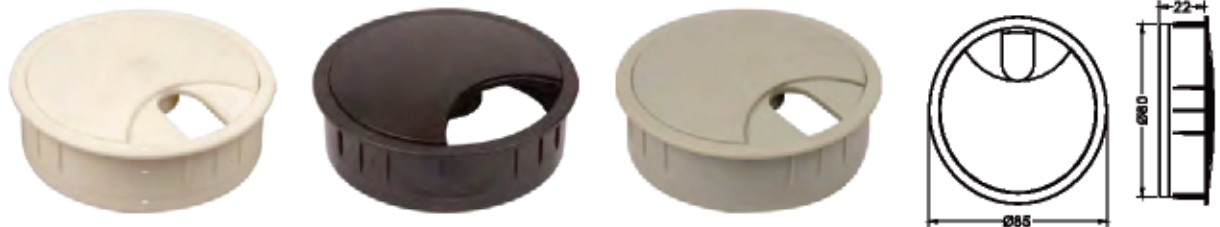

Brown

Tan

Light Grey

Dark Grey

CODE

738

Wire Management
D80/85mm

White