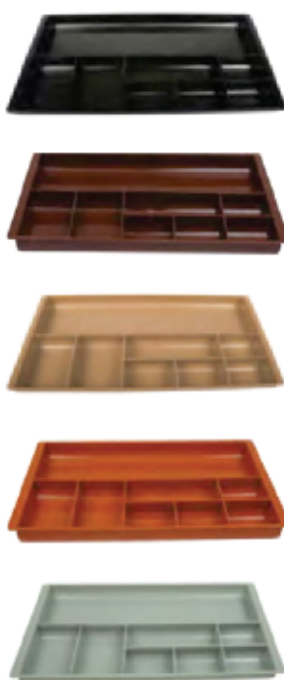

CODE
607

Mini Touch Catch
Nickel Plated

Plastic Fittings

CD & DVD Holders

CODE
PS

Paper Slot L385xW30mm
White, Black, Brown, Tan, Light Grey, Dark Grey

CODE
PT

Pencil Tray
L344xW182mm
Black, Brown, Tan, Cherry, Light Grey