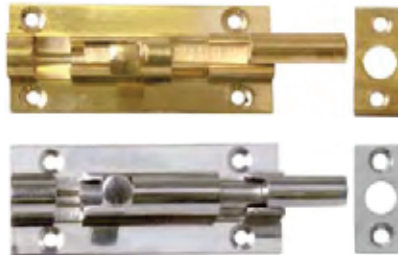

Barrel Bolts - Necked - Solid Brass

CODE
BB50NK

L50mm
Brass Plated or Chrome Plated

CODE
BB64NK

L64mm
Brass Plated or Chrome Plated

CODE
BB76NK

L76mm
Brass Plated or Chrome Plated

Barrel Bolts - Straight - Solid Brass

Flush Bolt With Striker
Brass Plated or
Chrome Plated

CODE
123NK

Necked Bolt With Striker
Brass Plated or
Chrome Plated

Pad Bolts

CODE
421

Pad Bolt With Striker, Nickel Plated
Available Sizes 100, 150, 200, 250mm