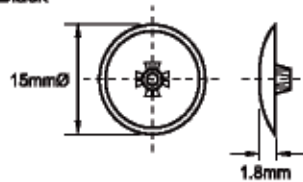

Flush Bolt With Striker
Brass Plated or
Chrome Plated

CODE
123NK

Necked Bolt With Striker
Brass Plated or
Chrome Plated

Pad Bolts

CODE
421

Pad Bolt With Striker, Nickel Plated
Available Sizes 100, 150, 200, 250mm

Cam Cover Caps

Adhesive Screw Covers

CODE **L15A**

Cam Cover Caps
D17.8mm
White, Tan, Brown, Black

CODE **SN**

Adhesive Screw Hole Covers
Available Sizes D15mm, D20mm
See Page 113 for Available Colours

Glass clips