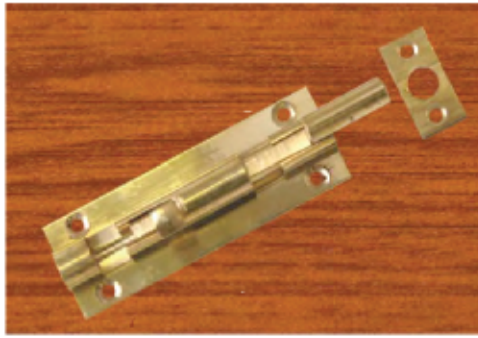

Furniture fittings are products that are used to support the furniture look, design and durability. Devices, fittings or mechanisms for opening, closing, supporting or locking.

Barrel Bolts - Necked - Solid Brass

CODE
BB50NK

L50mm
Brass Plated or Chrome Plated

CODE
BB64NK

L64mm
Brass Plated or Chrome Plated

CODE
BB76NK

L76mm
Brass Plated or Chrome Plated

Barrel Bolts - Straight - Solid Brass

CODE
BB50ST

L50mm
Brass Plated or Chrome Plated

CODE
BB64ST

L64mm
Brass Plated or Chrome Plated

CODE
BB76ST

L76mm
Brass Plated or Chrome Plated

Cupboard Bolts

CODE
123ST

Flush Bolt With Striker
Brass Plated or
Chrome Plated

CODE
123NK

Necked Bolt With Striker
Brass Plated or
Chrome Plated

Pad Bolts

CODE
421

Pad Bolt With Striker, Nickel Plated
Available Sizes 100, 150, 200, 250mm