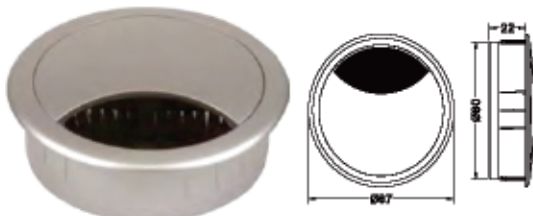

White

Black

Light Grey

CODE

737SC

Wire Management
D80/87mm
Satin Chrome