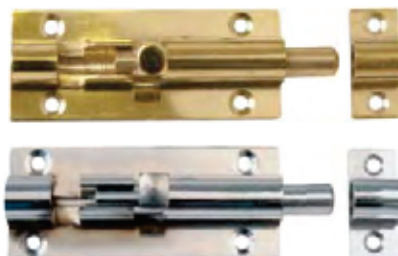

Barrel Bolts - Necked - Solid Brass

CODE
BB50NK

L50mm
Brass Plated or Chrome Plated

CODE
BB64NK

L64mm
Brass Plated or Chrome Plated

CODE
BB76NK

L76mm
Brass Plated or Chrome Plated

Barrel Bolts - Straight - Solid Brass

CODE
BB50ST

L50mm
Brass Plated or Chrome Plated

CODE
BB64ST

L64mm
Brass Plated or Chrome Plated

CODE
BB76ST

L76mm
Brass Plated or Chrome Plated

Cupboard Bolts

CODE
123ST

Flush Bolt With Striker
Brass Plated or
Chrome Plated

CODE
123NK

Necked Bolt With Striker
Brass Plated or
Chrome Plated

Pad Bolts

CODE
421

Pad Bolt With Striker, Nickel Plated
Available Sizes 100, 150, 200, 250mm