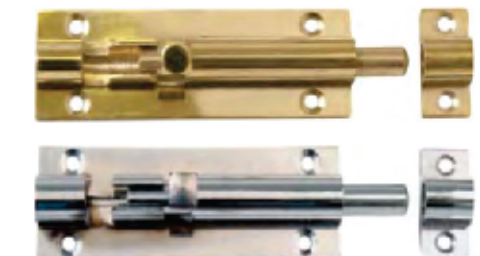

Barrel Bolts - Necked - Solid Brass

CODE
BB50NK

L50mm
Brass Plated or Chrome Plated

CODE
BB64NK

L64mm
Brass Plated or Chrome Plated

CODE
BB76NK

L76mm
Brass Plated or Chrome Plated

Barrel Bolts - Straight - Solid Brass

CODE
BB50ST

L50mm
Brass Plated or Chrome Plated

CODE
BB64ST

L64mm
Brass Plated or Chrome Plated

CODE
BB76ST

L76mm
Brass Plated or Chrome Plated

Cupboard Bolts

CODE
123ST

Flush Bolt With Striker
Brass Plated or
Chrome Plated

CODE
123NK

Necked Bolt With Striker
Brass Plated or
Chrome Plated

Pad Bolts

CODE
421

Pad Bolt With Striker, Nickel Plated
Available Sizes 100, 150, 200, 250mm