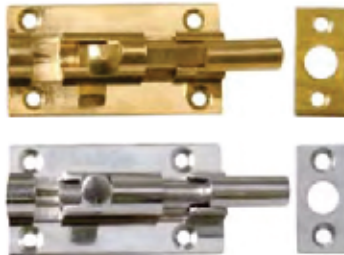

Barrel Bolts - Necked - Solid Brass

CODE
BB50NK

L50mm
Brass Plated or Chrome Plated

CODE
BB64NK

L64mm
Brass Plated or Chrome Plated

CODE
BB76NK

L76mm
Brass Plated or Chrome Plated

Barrel Bolts - Straight - Solid Brass

Flush Bolt With Striker
Brass Plated or
Chrome Plated

CODE
123NK

Necked Bolt With Striker
Brass Plated or
Chrome Plated

Pad Bolts

CODE
421

Pad Bolt With Striker, Nickel Plated
Available Sizes 100, 150, 200, 250mm