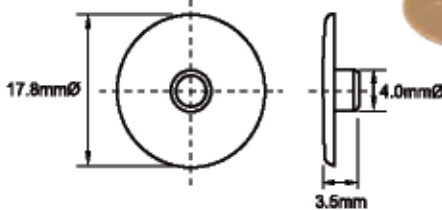

Cam Cover Caps

Adhesive Screw Covers

CODE **L15A**

Cam Cover Caps
D17.8mm
White, Tan, Brown, Black

CODE **SN**

Adhesive Screw Hole Covers
Available Sizes D15mm, D20mm
See Page 113 for Available Colours

Glass clips