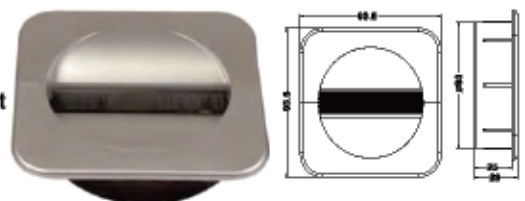

Metal Fittings

CODE
104

Brass Plated
Nickel Plated
Mirror Corner 6mm

CODE
14

Brass Plated
Nickel Plated
L-Shaped Striker
L34xW10xT1.0mm

CODE
106

Brass Plated
Nickel Plated
1 Hole Mirror Clip
L16xW10xT1.0mm

CODE
130