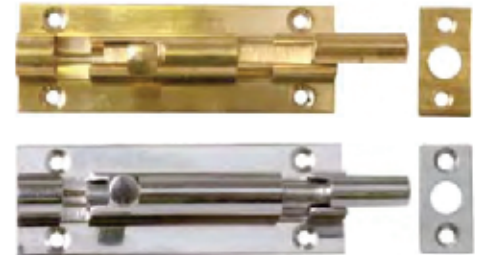

Barrel Bolts - Necked - Solid Brass

CODE
BB50NK

L50mm
Brass Plated or Chrome Plated

CODE
BB64NK

L64mm
Brass Plated or Chrome Plated

CODE
BB76NK

L76mm
Brass Plated or Chrome Plated

Barrel Bolts - Straight - Solid Brass

CODE
BB50ST

L50mm
Brass Plated or Chrome Plated

CODE
BB64ST

L64mm
Brass Plated or Chrome Plated

CODE
BB76ST

L76mm
Brass Plated or Chrome Plated

Cupboard Bolts

CODE
123ST

Flush Bolt With Striker
Brass Plated or
Chrome Plated

CODE
123NK

Necked Bolt With Striker
Brass Plated or
Chrome Plated

Pad Bolts

CODE
421

Pad Bolt With Striker, Nickel Plated
Available Sizes 100, 150, 200, 250mm