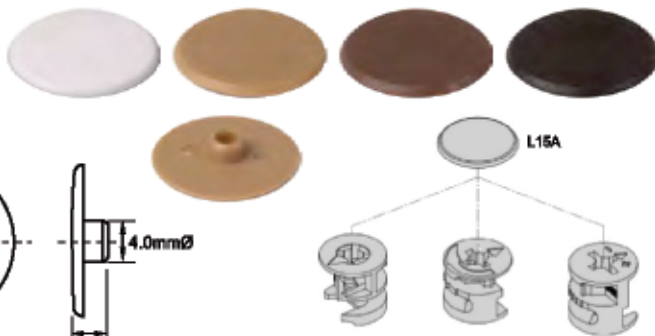

Flush Bolt With Striker
Brass Plated or
Chrome Plated

CODE
123NK

Necked Bolt With Striker
Brass Plated or
Chrome Plated

Pad Bolts

CODE
421

Pad Bolt With Striker, Nickel Plated
Available Sizes 100, 150, 200, 250mm

Hinge Hole Covers, Nut Covers & Screw Hole Covers

CODE **H035** Hinge Hole Cover Caps
D35mm White, Tan, Brown, Black

CODE **NC** Nut Covers
D5, 8, 10mm White, Tan, Brown, Black

CODE **PC** Pozi Screw Covers
D13mm White, Tan, Brown, Black, Cherry

Cam Cover Caps

Adhesive Screw Covers

CODE **L15A**

Cam Cover Caps
D17.8mm
White, Tan, Brown, Black

CODE **SN**

Adhesive Screw Hole Covers
Available Sizes D15mm, D20mm
See Page 113 for Available Colours

Glass clips