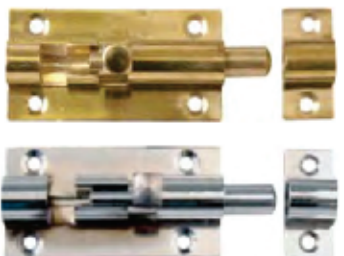

Barrel Bolts - Necked - Solid Brass

CODE
BB50NK

L50mm
Brass Plated or Chrome Plated

CODE
BB64NK

L64mm
Brass Plated or Chrome Plated

CODE
BB76NK

L76mm
Brass Plated or Chrome Plated

Barrel Bolts - Straight - Solid Brass

CODE
BB50ST

L50mm
Brass Plated or Chrome Plated

CODE
BB64ST

L64mm
Brass Plated or Chrome Plated

CODE
BB76ST

L76mm
Brass Plated or Chrome Plated

Cupboard Bolts

CODE
123ST

Flush Bolt With Striker
Brass Plated or
Chrome Plated

CODE
123NK

Necked Bolt With Striker
Brass Plated or
Chrome Plated

Pad Bolts

CODE
421

Pad Bolt With Striker, Nickel Plated
Available Sizes 100, 150, 200, 250mm