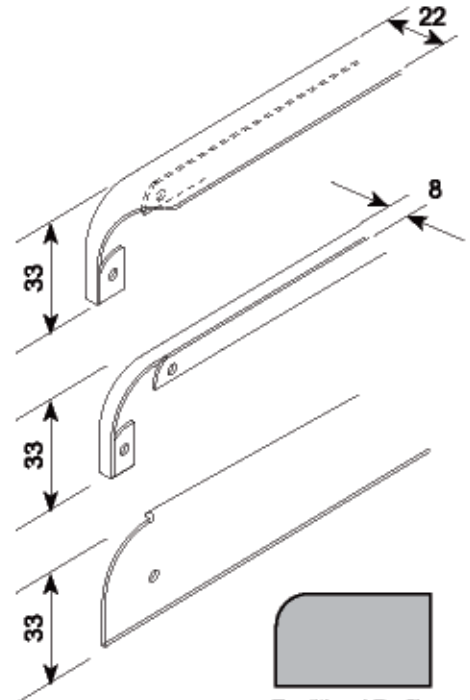

CODE **YG039C**
X-Shape Connector
Dark Grey

CODE **YG039**
Drawer Divider Panel
L2mxH60mm
Dark Grey

CODE **YG039A**

CODE **YG039B**

L-Shape Connector
Dark Grey

T-Shape Connector
Dark Grey

Postform Joiners

CODE
RWT

Postform C-Joint
600 or 900mm
Aluminium, Beige Dust,
Biscuit, Black, Brown,
Silver Vein, White

CODE
RWT

Postform T-Joint
600 or 900mm
Aluminium, Beige Dust,
Biscuit, Black, Brown,
Silver Vein, White

CODE
RWT

Postform End Trim
600 or 900mm
Aluminium, Beige Dust,
Biscuit, Black, Brown,
Silver Vein, White

Available Colours

Squareline Postform Joiners

CODE
RWT

Squareline Postform C-Joint
Available Sizes 600, 900mm
Espresso Black, Mocha Dark Brown,
Cappuccino Brown, Caramel
Frappuccino, Ice Aluminium Grey,
Latté White

CODE
RWT

Squareline Postform T-Joint
Available Sizes 600, 900mm
Espresso Black, Mocha Dark Brown,
Cappuccino Brown, Caramel
Frappuccino, Ice Aluminium Grey,
Latté White

CODE
RWT

Squareline Postform End Trim
Available Sizes 600, 900mm
Espresso Black, Mocha Dark Brown,
Cappuccino Brown, Caramel
Frappuccino, Ice Aluminium Grey,
Latté White