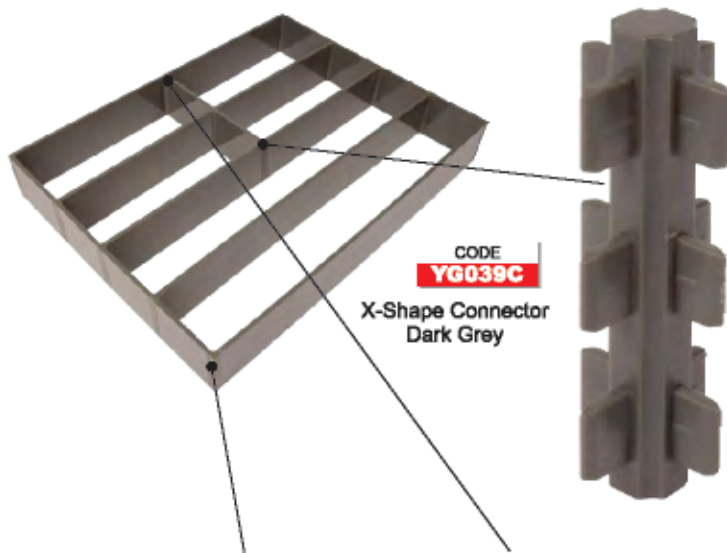

White

CODE	Cutlery Trays
400 CT	L357xW415mm
450 CT	L357xW465mm
500 CT	L408xW465mm
600 CT	L511xW465mm

CODE	Spice Trays
400 ST	L357xW415mm
450 ST	L357xW465mm
500 ST	L408xW465mm
600 ST	L511xW465mm

Modular Cutlery & Spice Storage System