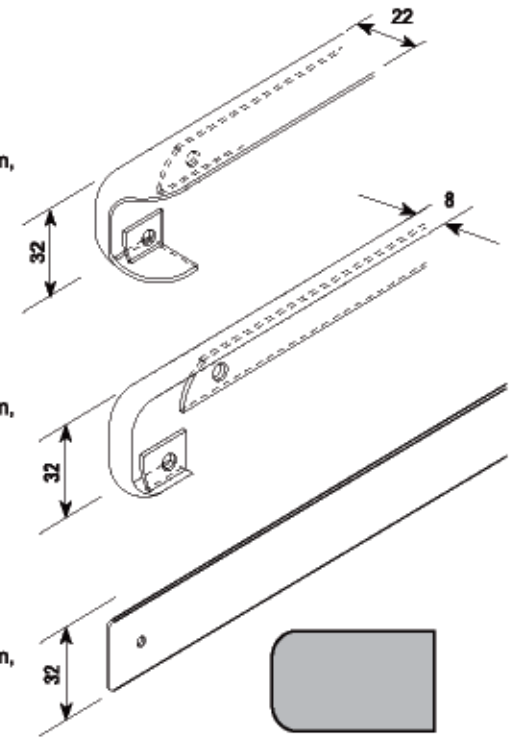

Postform End Trim
600 or 900mm
Aluminium, Beige Dust,
Biscuit, Black, Brown,
Silver Vein, White

Available Colours

Squareline Postform Joiners

CODE
RWT

Squareline Postform C-Joint
Available Sizes 600, 900mm
Espresso Black, Mocha Dark Brown,
Cappuccino Brown, Caramel
Frappuccino, Ice Aluminium Grey,
Latté White

CODE
RWT

Squareline Postform T-Joint
Available Sizes 600, 900mm
Espresso Black, Mocha Dark Brown,
Cappuccino Brown, Caramel
Frappuccino, Ice Aluminium Grey,
Latté White

CODE
RWT

Squareline Postform End Trim
Available Sizes 600, 900mm
Espresso Black, Mocha Dark Brown,
Cappuccino Brown, Caramel
Frappuccino, Ice Aluminium Grey,
Latté White