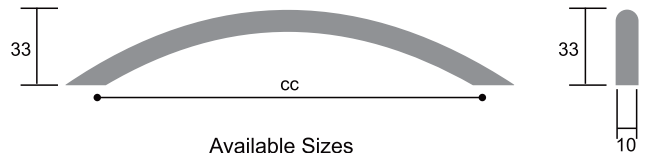

Available Sizes
96, 128, 160, 192, 224, 256, 288, 320, 352cc

CODE
0393

Round Arch Handle 10mm
Satin Chrome