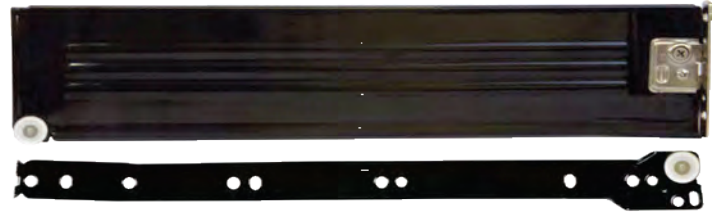

Available in
White or Black