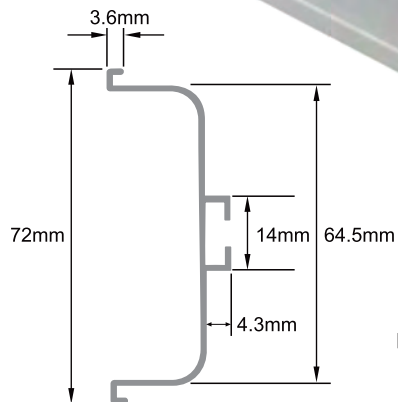

CODE
SDS013
C-Type Anodized
Available Length
3m

Aesthetic, Handle Free Doors

CODE
SDS015
L-Bracket
L47xL47xW12.5
xT2.3mm
Nickel Plated