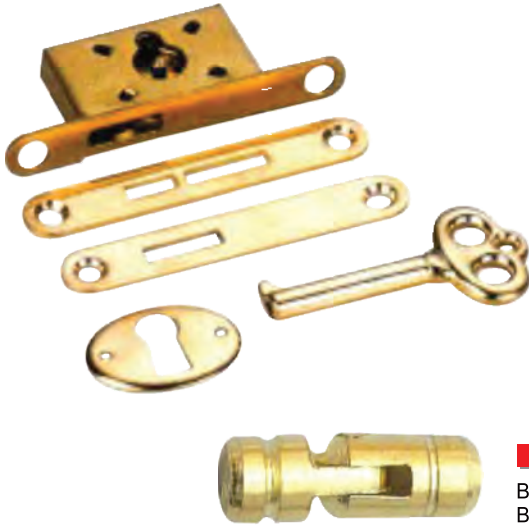

Table Bracket  
L90xH40xT2.0mm  
Brass Plated

CODE  
**44EB**

Table Bracket  
L110xH60xT2.0mm  
Brass Plated

CODE  
**LPBK**

Table Link Plate  
L90xW40xT3.0mm  
Black

CODE  
**FB5**

Facia Bracket  
L95xW30xT1.5mm  
White

CODE  
**TT1**

Totem Bracket  
L77xW34xT1.5mm  
White

CODE  
**H19F**

Flat Shelf Bracket  
L84xW49xT1.2mm  
White

CODE  
**H019**

Bent Shelf Bracket  
L49/36xW49xT1.2mm  
White

## Jewelry Box Fittings

CODE  
**1034**  
Box Lock Set Brass Plated  
Material: Brass

CODE  
**1090**  
Steel Hinge  
L27xW9.5mm  
Brass Plated

CODE  
**1024**  
Steel Hinge  
L27xW18mm  
Brass Plated

CODE  
**5003**  
Steel Hinge  
L30xW19mm  
Brass Plated