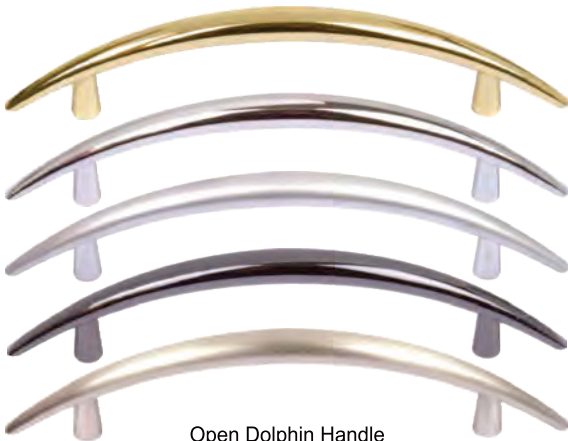

Handles 96cc

CODE  
**0236**

Open Dolphin Handle  
Brass Plated, Chrome Plated,  
Satin Chrome, Nickel Black,  
Brushed Steel

CODE  
**2242**

D-Handle  
Brass Plated, Chrome Plated,  
Satin Chrome, Nickel Black,  
Brushed Steel