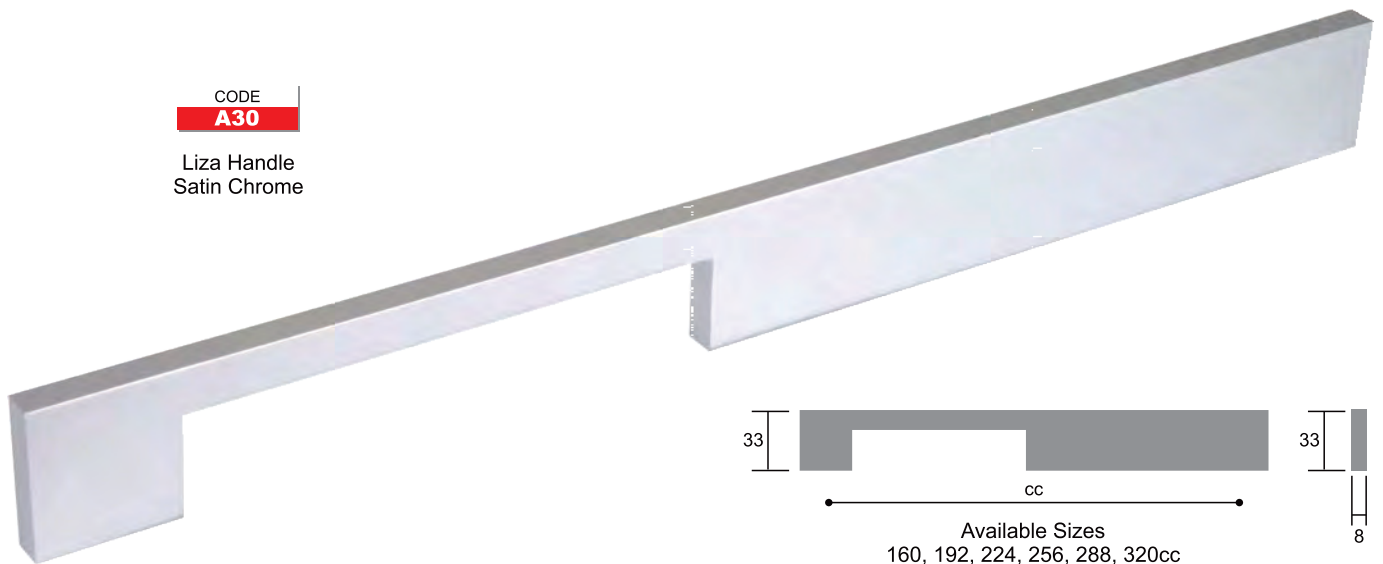

CODE

A30

Liza Handle
Satin Chrome