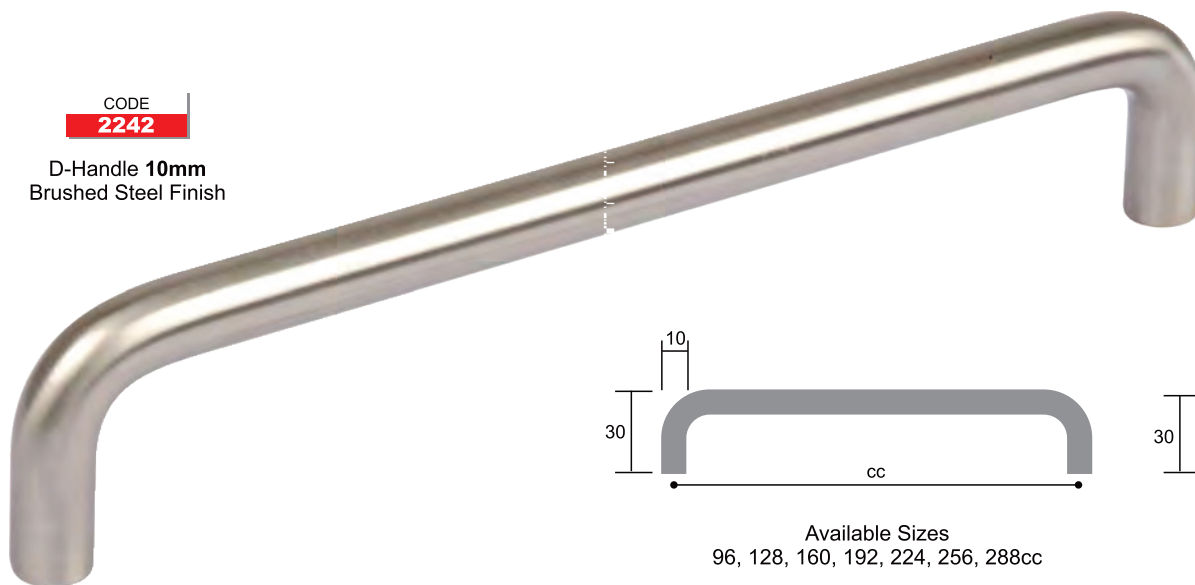

Solid Steel Handles

CODE
2242

D-Handle **10mm**
Brushed Steel Finish