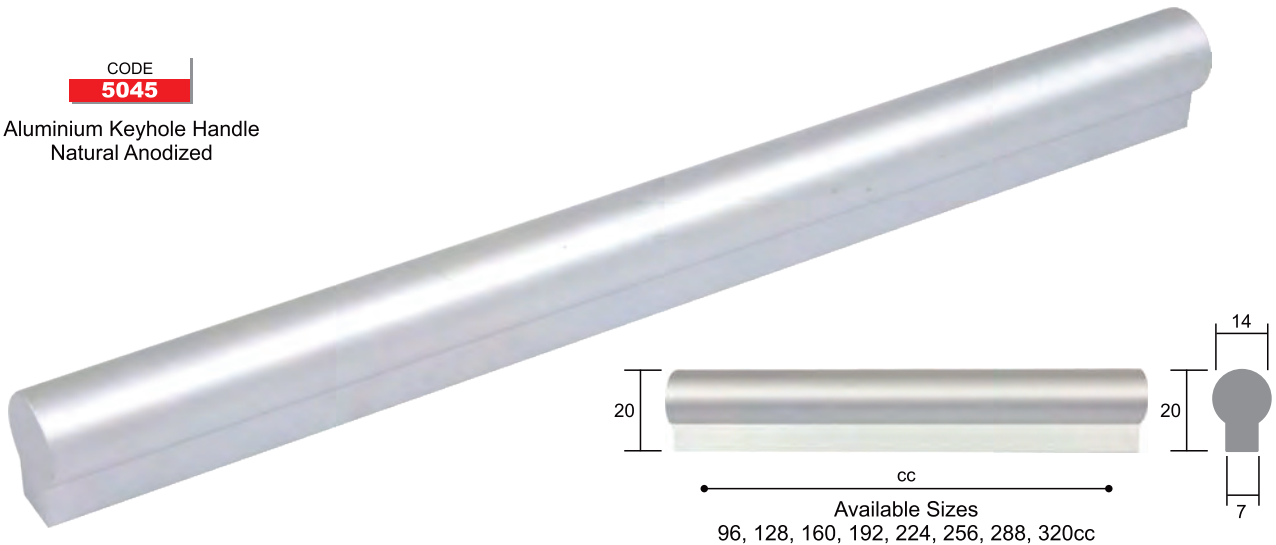

Available Sizes
96, 128, 160, 192, 224, 256, 288, 320cc