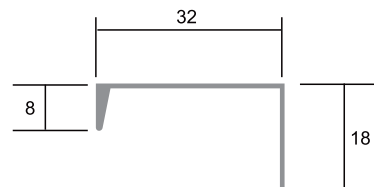

CODE

SD5014

Overlay Handle
Rose Gold