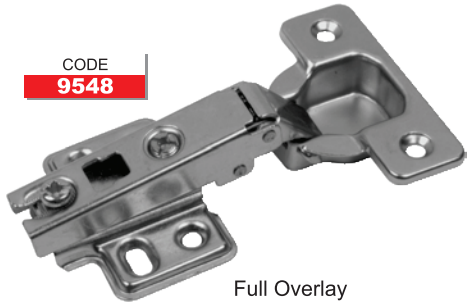

Slide-On Hinges - 35mm, 4 Hole Plate (45cc configuration) (Hinge & Plate)

CODE
9548

Full Overlay