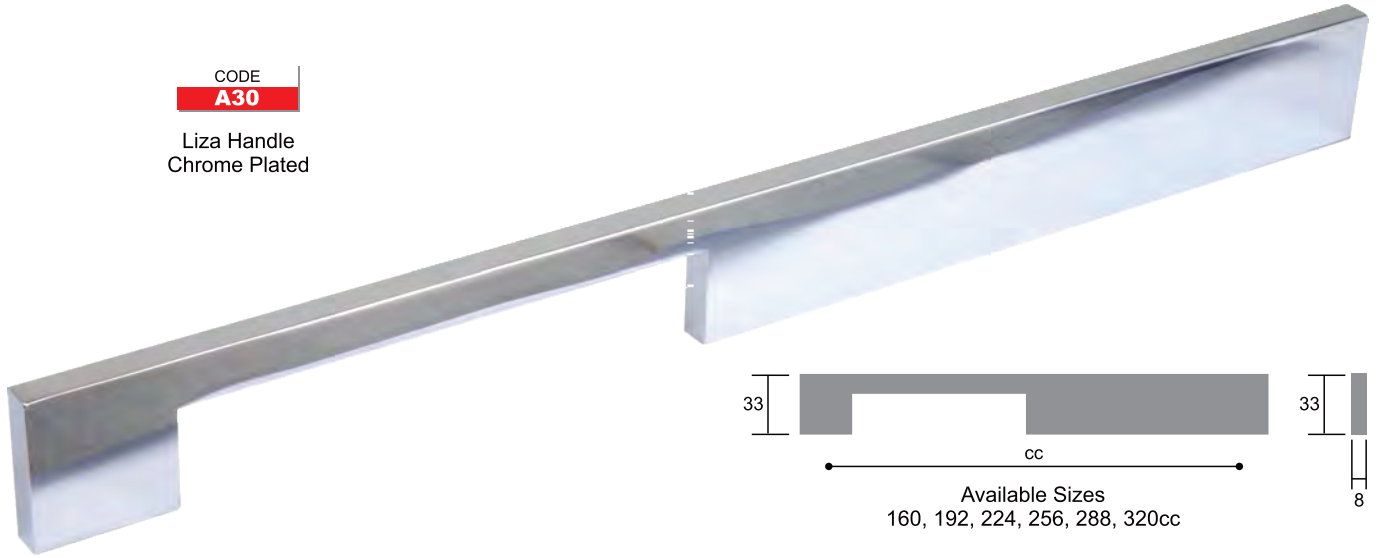

**A85**

Amber Handle  
Satin Chrome

Aluminium Handles

CODE

**A30**

Liza Handle  
Chrome Plated

CODE

**A30**