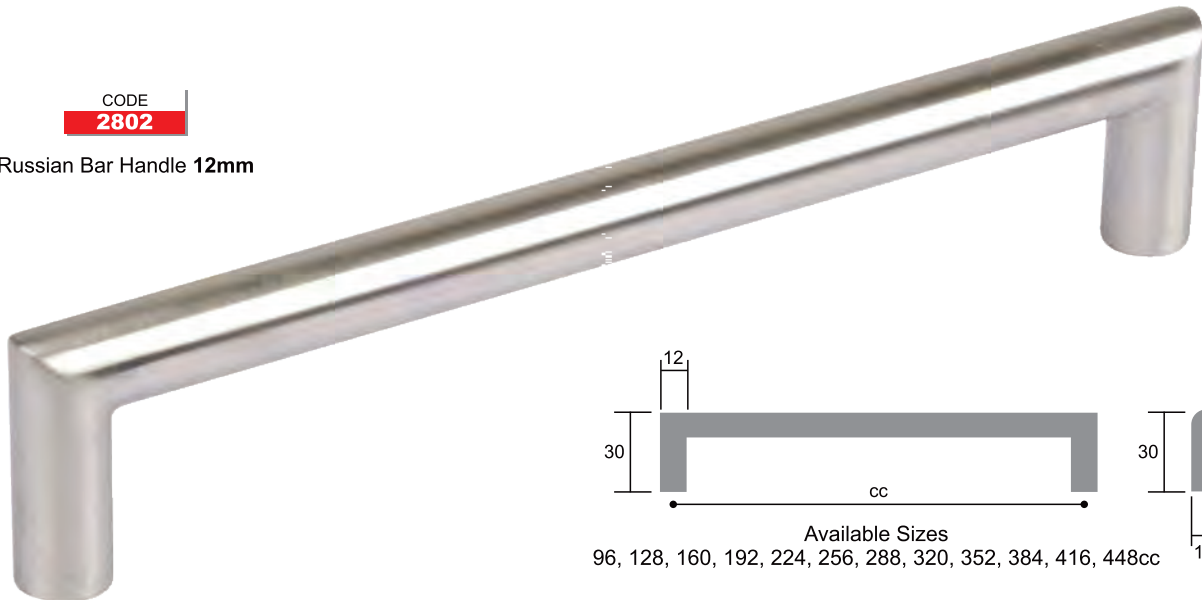

Available Sizes
96, 128, 160, 192, 224, 256, 288, 320, 352, 384, 416, 448cc

CODE
2800

Round Bar Handle 12mm
(Also available in Black)