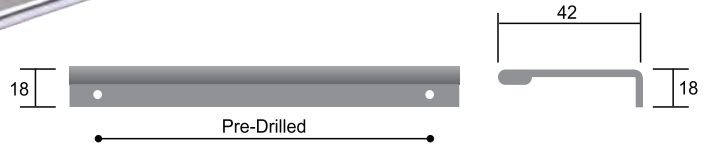

Aluminium Handles

CODE

A775

Overlay Handle
Chrome Plated