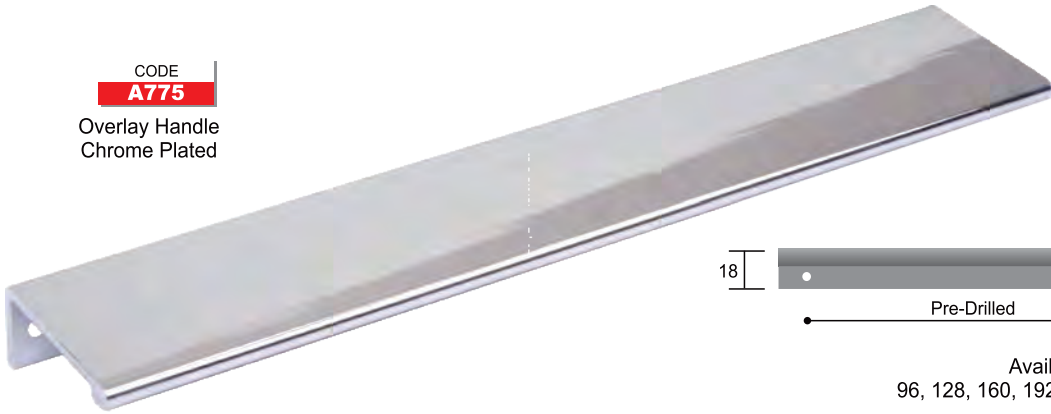

Aluminium Handles

CODE

A775

Overlay Handle
Chrome Plated