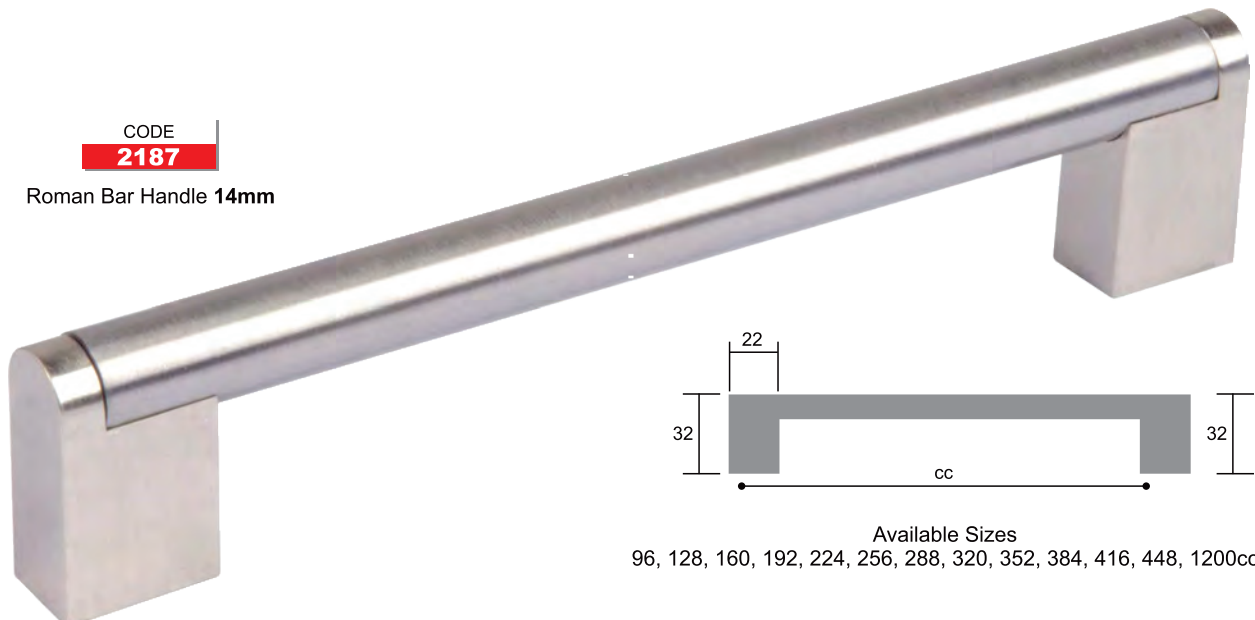

CODE
2187
Roman Bar Handle 14mm

Available Sizes
96, 128, 160, 192, 224, 256, 288, 320, 352, 384, 416, 448, 1200cc