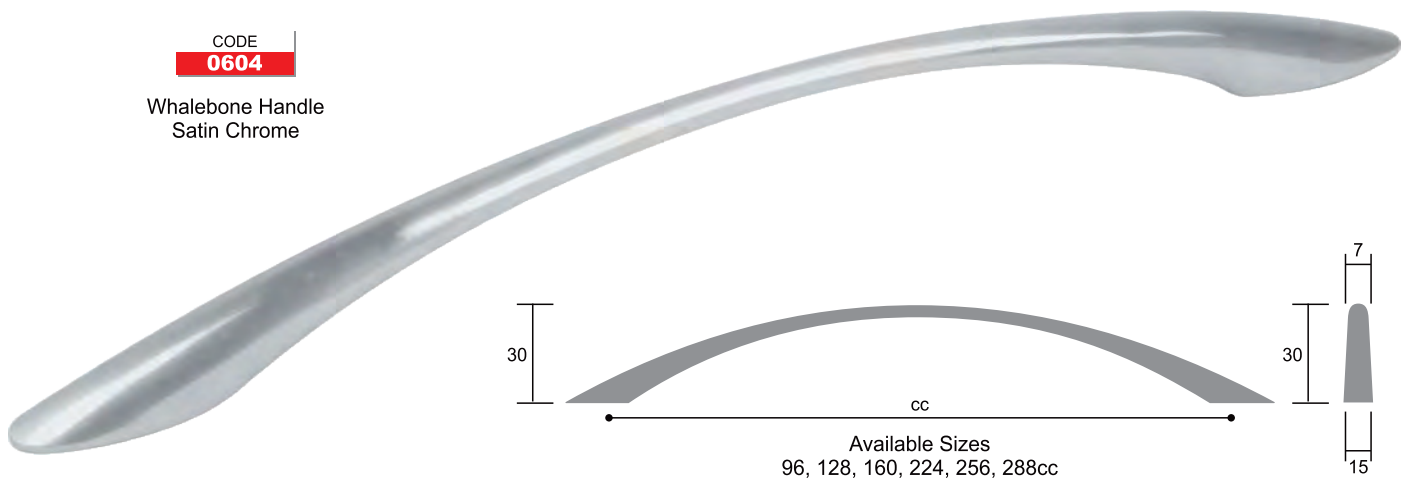

CODE
0604

Whalebone Handle
Satin Chrome