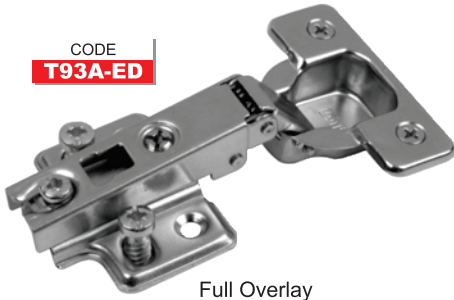

Concealed Hinges are hinges that are hidden from view when the cabinet door is closed. Hinges are mortised into both the carcass and edge of a door.

Slide-On Hinges - 35mm, 4 Hole Plate (45cc configuration) (Hinge & Plate)

CODE  
**9548**

Full Overlay

CODE  
**9558**

Half Overlay

CODE  
**9568**

Inset

Slide-On Hinges - 35mm, 4 Hole Plate (42cc configuration) with Euro Screws & Dowels (Hinge & Plate)

CODE  
**T93A-ED**

Full Overlay

CODE  
**T93B-ED**

Half Overlay

CODE  
**T93C-ED**

Inset

Soft Close Clip-On Hinges - 35mm, 3D Plate (48cc configuration) (Hinge & Plate)

CODE  
**HG868A**

Full Overlay