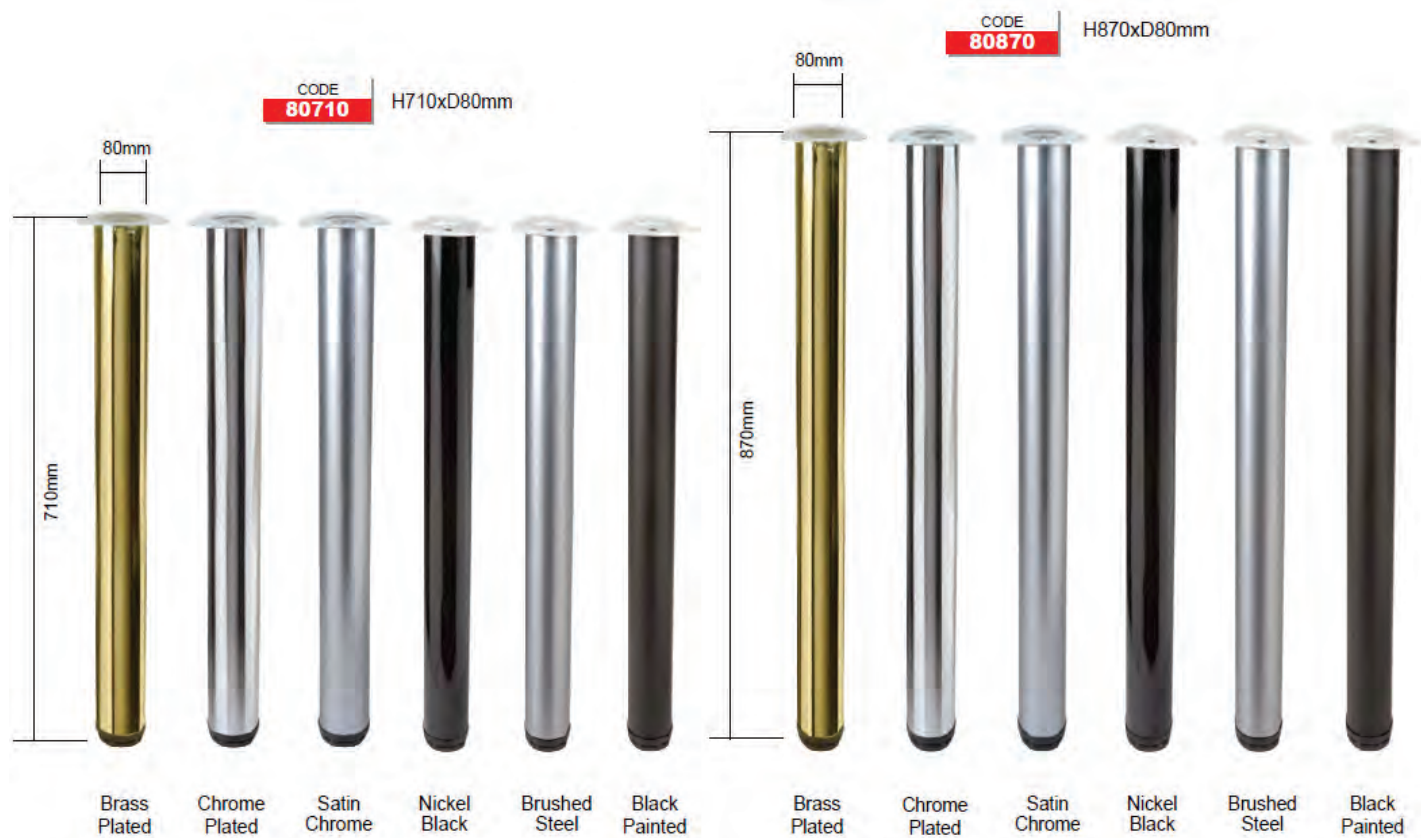

Kitchen Legs (80mm Medium)