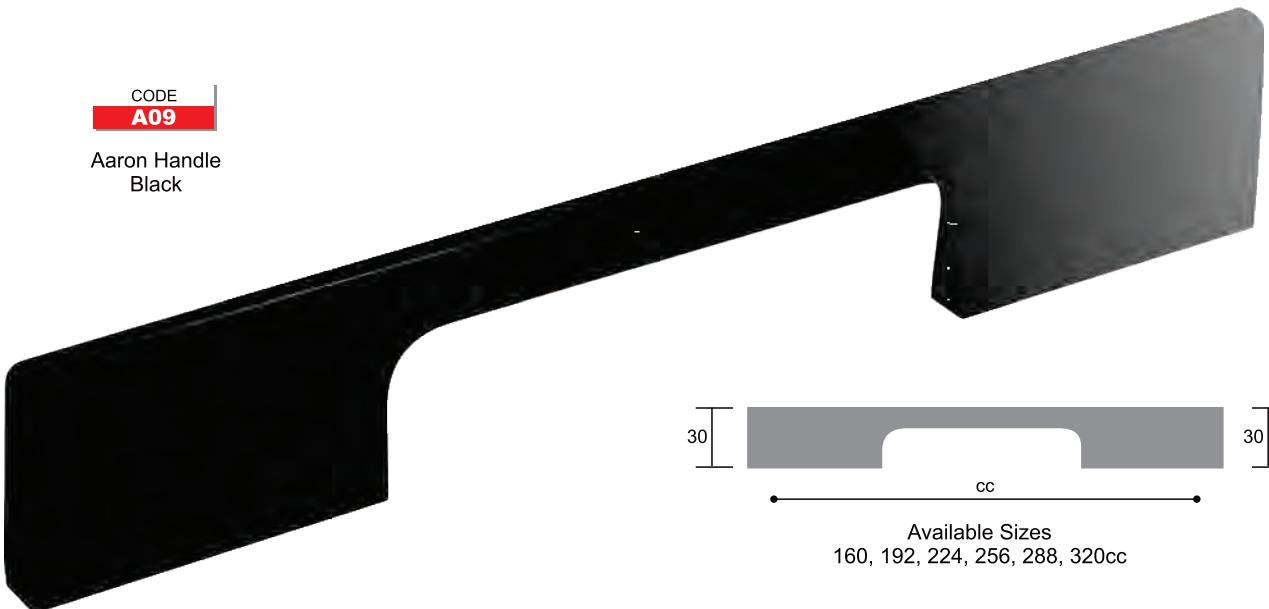

CODE
A09

Aaron Handle
Black