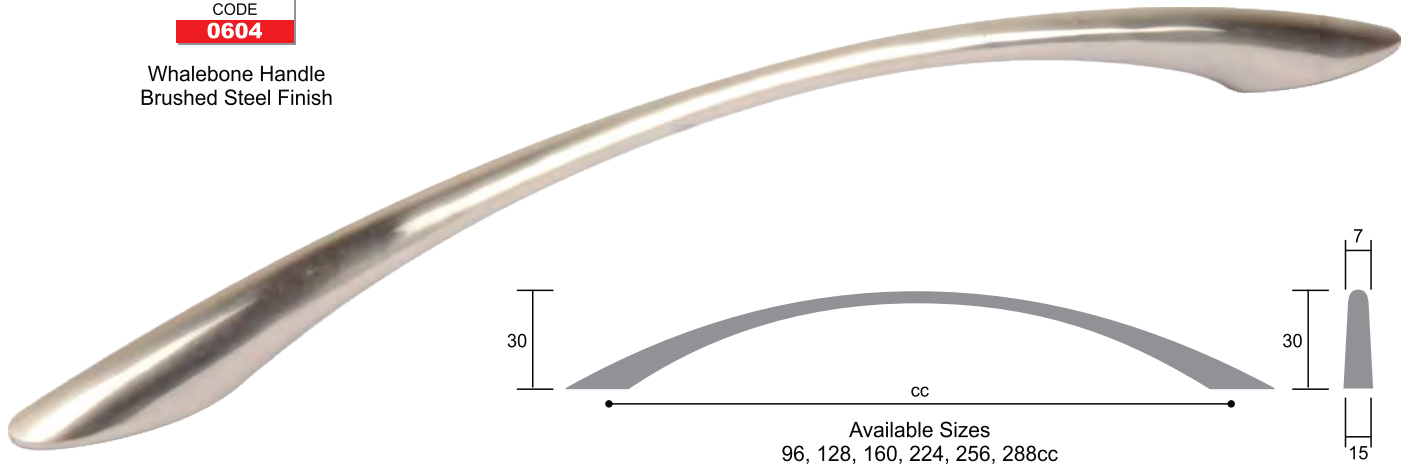

Zinc Handles

CODE
0604

Whalebone Handle
Brushed Steel Finish