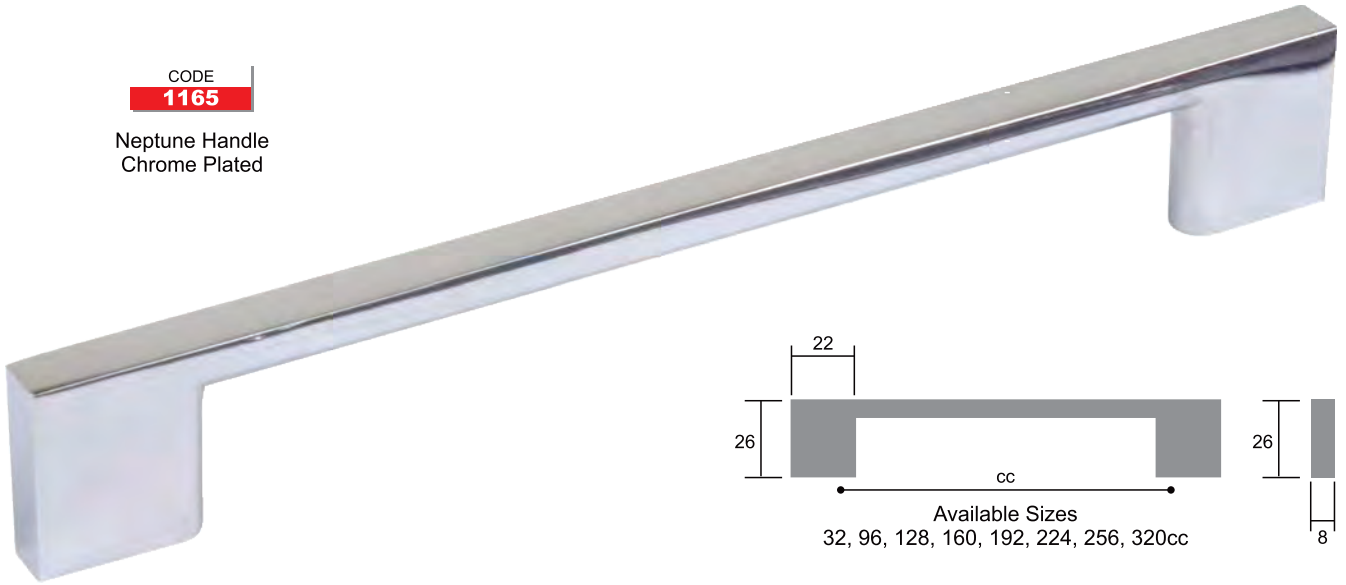

Aluminium Handles

CODE
1165

Neptune Handle
Chrome Plated