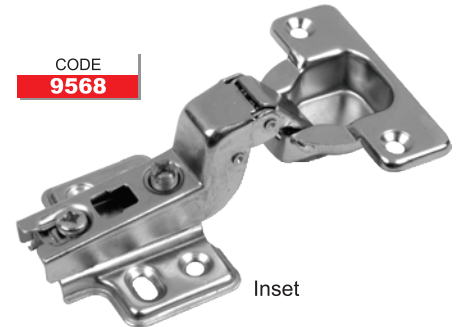

Concealed Hinges are hinges that are hidden from view when the cabinet door is closed. Hinges are mortised into both the carcass and edge of a door.

Slide-On Hinges - 35mm, 4 Hole Plate (45cc configuration) (Hinge & Plate)

CODE  
**9548**

Full Overlay

CODE  
**9558**

Half Overlay

CODE  
**9568**

Inset

Slide-On Hinges - 35mm, 4 Hole Plate (42cc configuration) with Euro Screws & Dowels (Hinge & Plate)

CODE  
**T93A-ED**

Full Overlay

CODE  
**T93B-ED**

Half Overlay

CODE  
**T93C-ED**

Inset

Soft Close Clip-On Hinges - 35mm, 3D Plate (48cc configuration) (Hinge & Plate)

CODE  
**HG868A**

Full Overlay