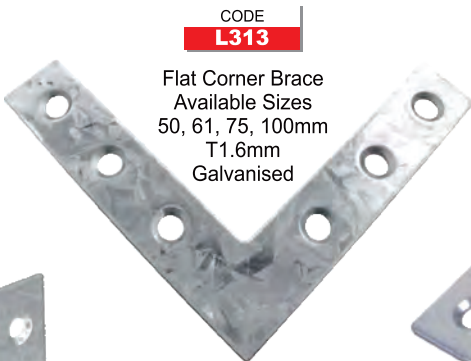

## Metal Brackets

CODE  
**H19Z**  
Z Clip  
L34xW17xT1.9mm  
L37xW19xT1.7mm  
Nickel  
or Brass Plated

CODE  
**TH319**  
Bracket 45°  
L25/25xW16xT2.0mm  
Nickel Plated

CODE  
**BR102**  
Bracket  
L40xW30xT1.8mm  
Nickel Plated

CODE  
**BR47**  
Bracket  
L47xW20xT1.6mm  
Nickel Plated

CODE  
**BR25**  
Bracket  
L25/25xW16xT2.0mm  
Nickel Plated

CODE  
**BR50**  
Bracket  
L50/50xW16 xT2.0mm  
Nickel Plated

## Corner Braces, T Braces & Mending Plates

CODE  
**L313**  
Flat Corner Brace  
Available Sizes  
50, 61, 75, 100mm  
T1.6mm  
Galvanised

CODE  
**L418**  
T Brace  
Available Sizes  
75, 100mm  
Galvanised