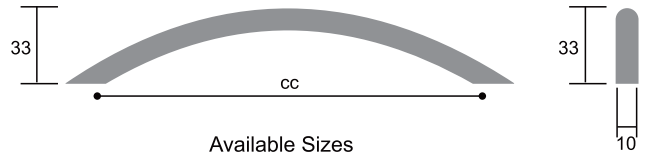

Solid Steel Handles

CODE
0393

Round Arch Handle 10mm
Brushed Steel Finish

Available Sizes
96, 128, 160, 192, 224, 256, 288, 320, 352cc

CODE
0393

Round Arch Handle 10mm
Nickel Black