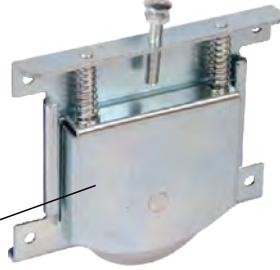

(2 Piece Set)

(3 Piece Set)

2 Door System

3 Door System

Sliding Door System (Heavy Duty)

CODE  
**SDS005**  
Handle Profile  
Anodized  
2.7m Lengths

CODE  
**SDS001**  
Upper Track  
Profile  
Anodized  
Lengths Available  
3m, 4m  
(2 Pieces per Set)