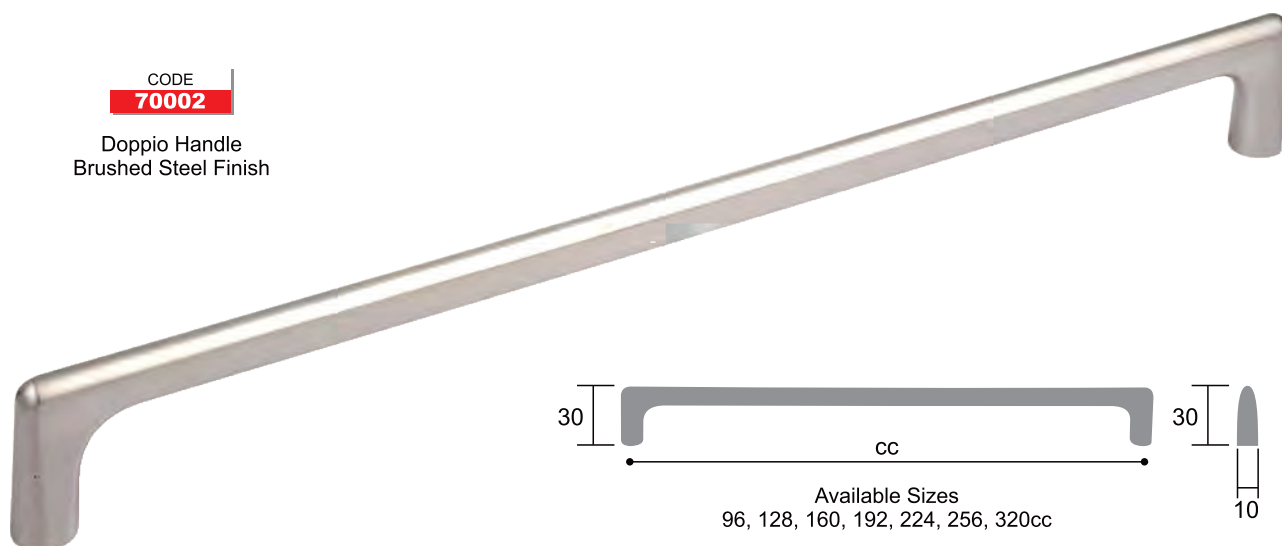

## Aluminium Handles

CODE

**1165**

Neptune Handle  
Satin Chrome

CODE

**70002**

Doppio Handle  
Brushed Steel Finish

CODE