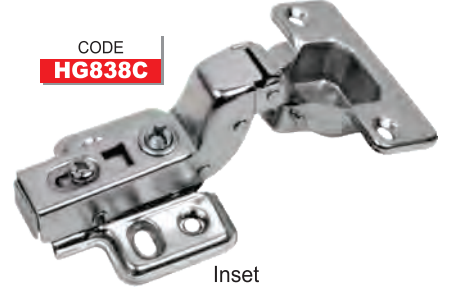

Soft Close Clip-On Hinges - 35mm, 4 Hole Plate (45cc configuration) (Hinge & Plate)