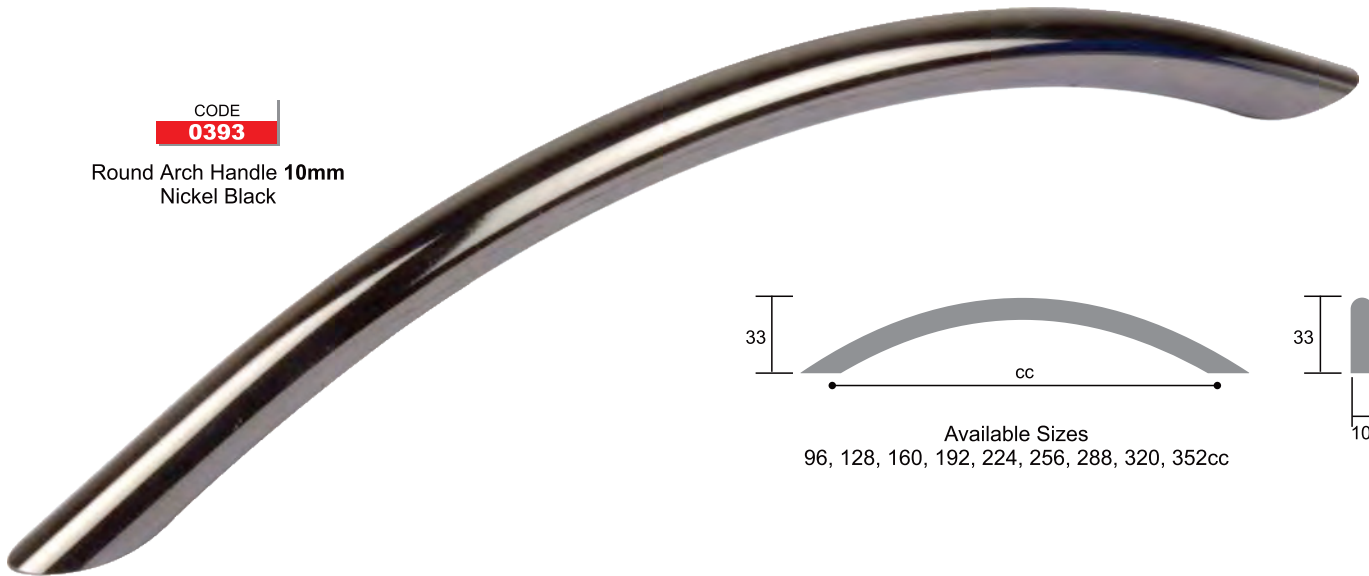

Available Sizes
96, 128, 160, 192, 224, 256, 288, 320, 352cc

CODE
0393

Round Arch Handle 10mm
Satin Chrome