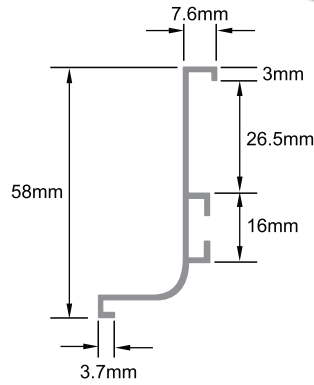

GOLA ALUMINIUM PROFILE HANDLE

CODE
SDS014
L-Type Anodized
Available Length
3m

CODE
SDS013
C-Type Anodized
Available Length
3m

Aesthetic, Handle Free Doors

CODE
SDS015
L-Bracket
L47xL47xW12.5
xT2.3mm
Nickel Plated