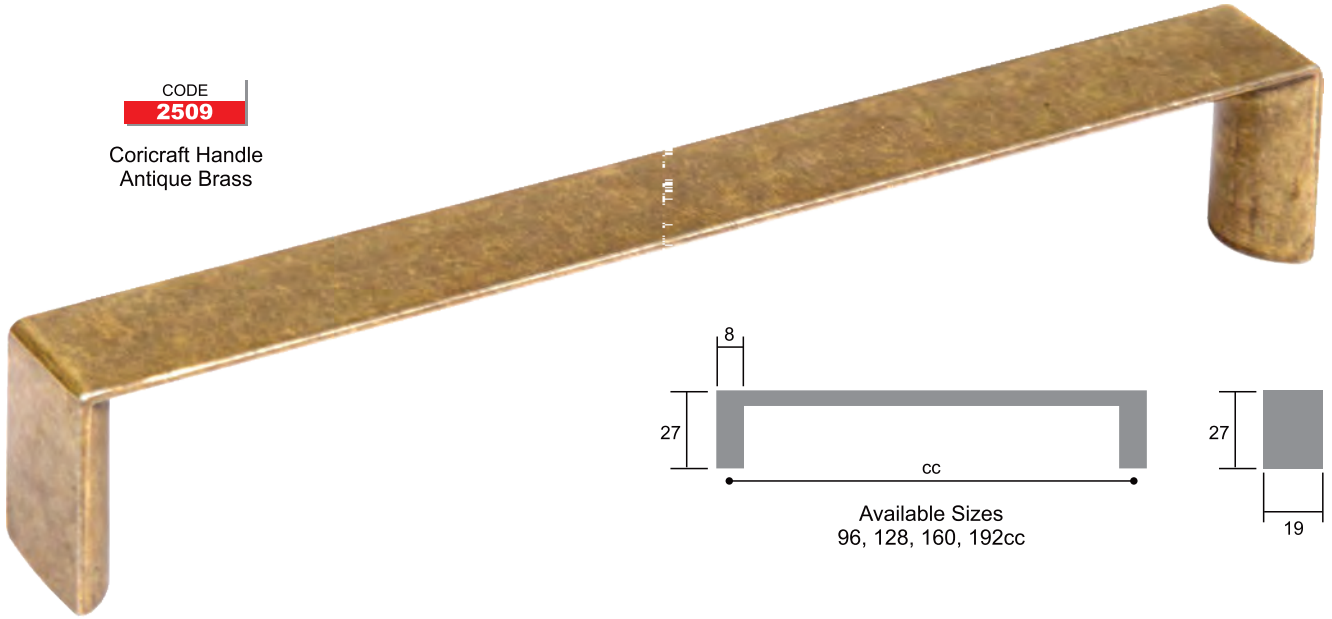

Available Sizes  
128, 160, 192cc

Zinc Handles

CODE  
**2509**

Coricraft Handle  
Antique Brass

CODE  
**2509**

Coricraft Handle  
Antique Copper

CODE  
**2509**

Coricraft Handle  
Antique Pewter