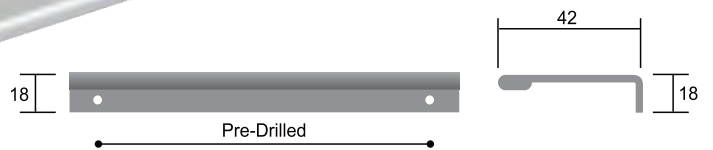

Available Sizes
96, 128, 160, 192, 224, 256, 288, 320cc

CODE

A775

Overlay Handle
Satin Chrome