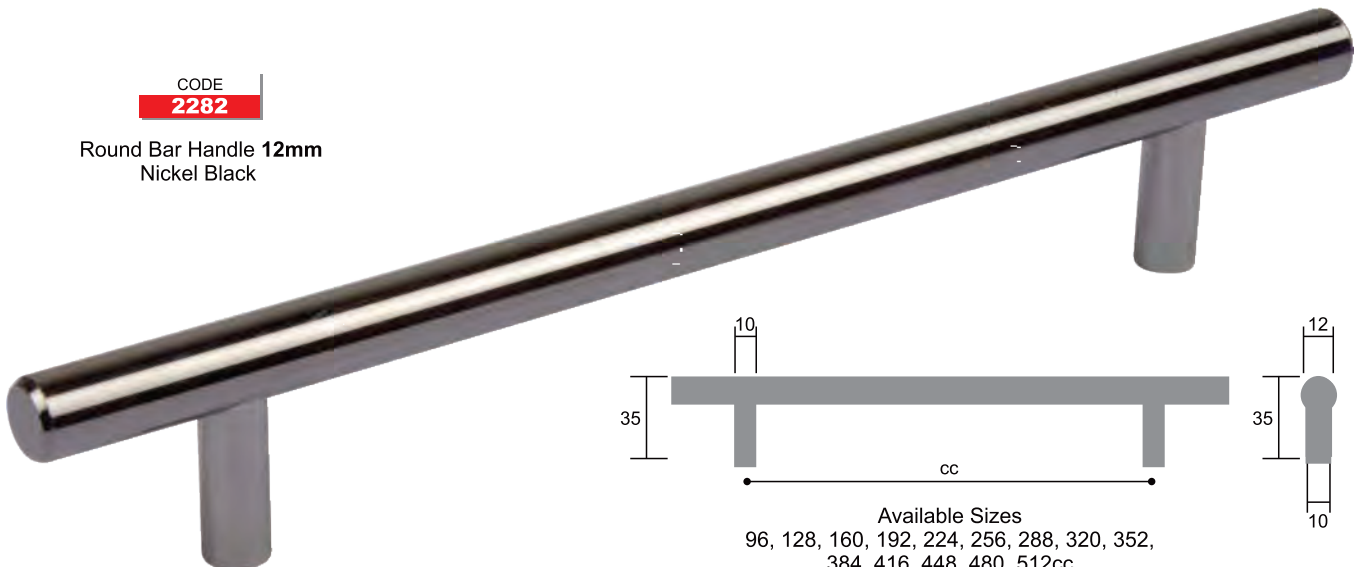

CODE  
**1147**

Round Bar Handle 14mm  
Brushed Steel Finish

Available Sizes  
96, 128, 160, 192, 224, 256, 288cc

CODE  
**2282**

Round Bar Handle 12mm  
Nickel Black

Available Sizes  
96, 128, 160, 192, 224, 256, 288, 320, 352,  
384, 416, 448, 480, 512cc