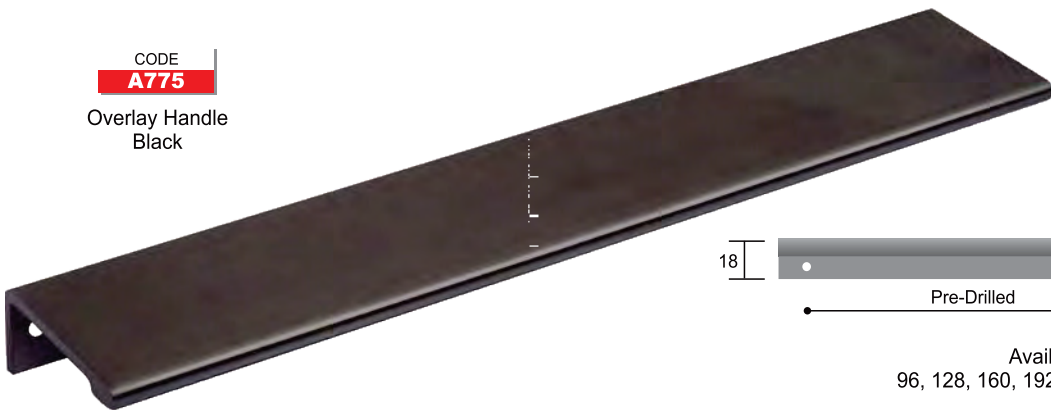

Available Sizes  
96, 128, 160, 192, 224, 256, 288, 320cc

CODE

**A775**

Overlay Handle  
Satin Chrome

Available Sizes  
96, 128, 160, 192, 224, 256, 288, 320cc

CODE

**A775**

Overlay Handle  
Black