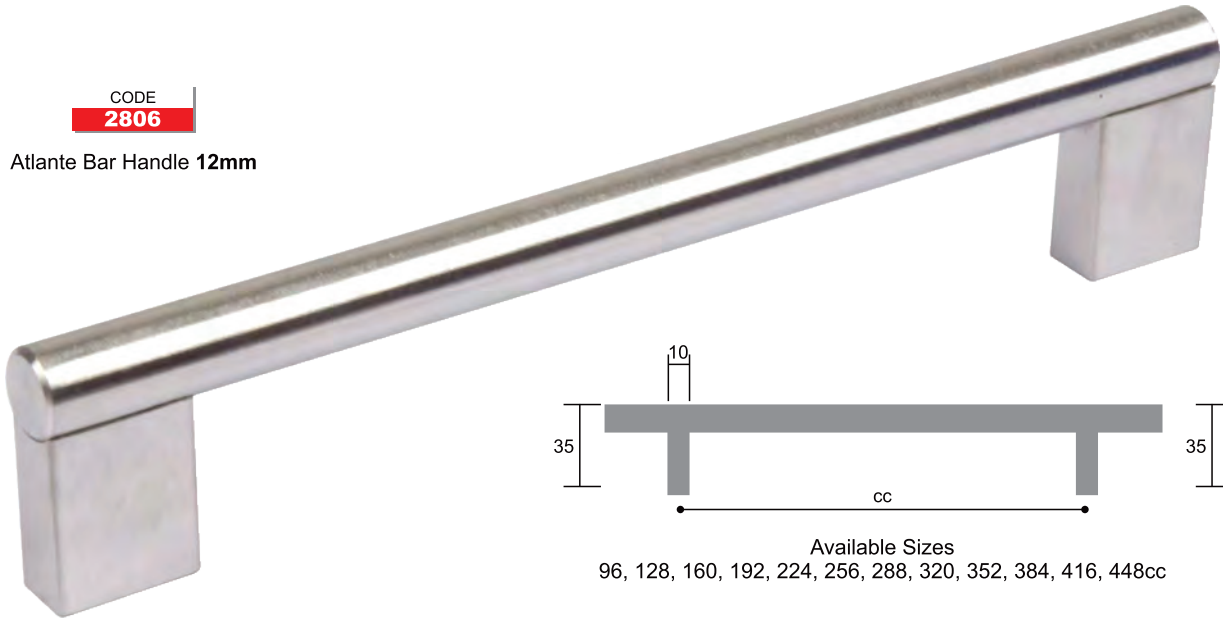

CODE  
**2806**  
Atlante Bar Handle 12mm

Available Sizes  
96, 128, 160, 192, 224, 256, 288, 320, 352, 384, 416, 448cc

CODE  
**2186**  
Roman Bar Handle 12mm

Available Sizes  
96, 128, 160, 192, 224, 256, 288, 320, 352, 384, 416, 448cc