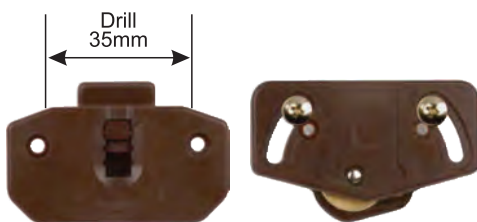

Top & Bottom (2 Piece Set)
Nylon Wheel Brown

CODE
L602S

Top & Bottom (2 Piece Set)
Brass Wheel Brown