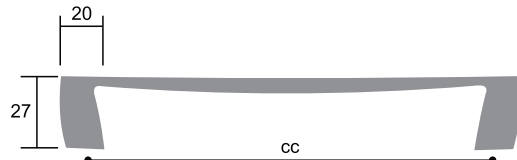

## Zinc Handles

CODE

**817**

Cindy Handle  
Brushed Steel Finish

Available Sizes  
128, 160, 192cc

CODE

**2516**

Cuba Handle  
Brushed Steel Finish