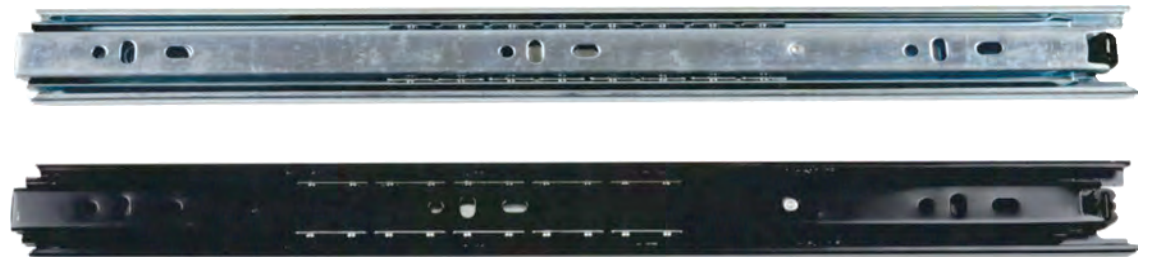

## Ball Bearing Runners

CODE

**27mm SERIES**

T1.0, 1.0mm 27mm 2-Part  
Ball Bearing Slides  
300, 350, 400 & 450mm  
Lengths Available (Pairs)

Available in Silver or Black

CODE

**35mm SERIES**

T1.0, 1.0, 1.2mm 35mm 3-Part  
Ball Bearing Slides  
250, 300, 350, 400, 450, 500mm  
Lengths Available (Pairs)