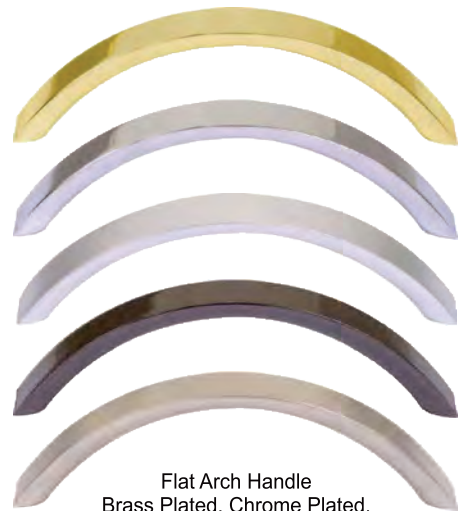

Flat Arch Handle
Brass Plated, Chrome Plated,
Satin Chrome, Nickel Black,
Brushed Steel

CODE
1876