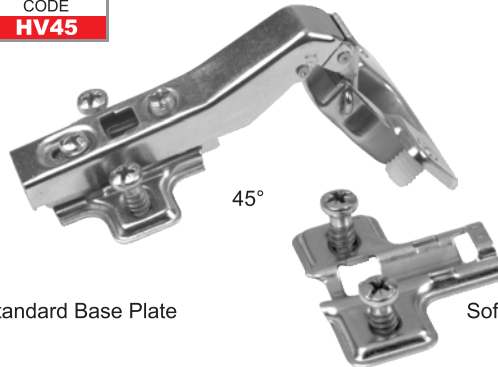

Half Overlay

Standard Base Plate

CODE
HV45

45°