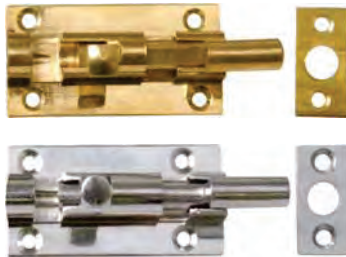

### Castors With Plate

CODE  
**SDS014**  
L-Type Anodized  
Available Length  
3m

CODE  
**SDS013**  
C-Type Anodized  
Available Length  
3m

Aesthetic, Handle Free Doors

CODE  
**SDS015**  
L-Bracket  
L47xL47xW12.5  
xT2.3mm  
Nickel Plated

## Barrel Bolts - Necked - Solid Brass

CODE  
**BB50NK**

L50mm  
Brass Plated or Chrome Plated

CODE  
**BB64NK**

L64mm  
Brass Plated or Chrome Plated

CODE  
**BB76NK**

L76mm  
Brass Plated or Chrome Plated