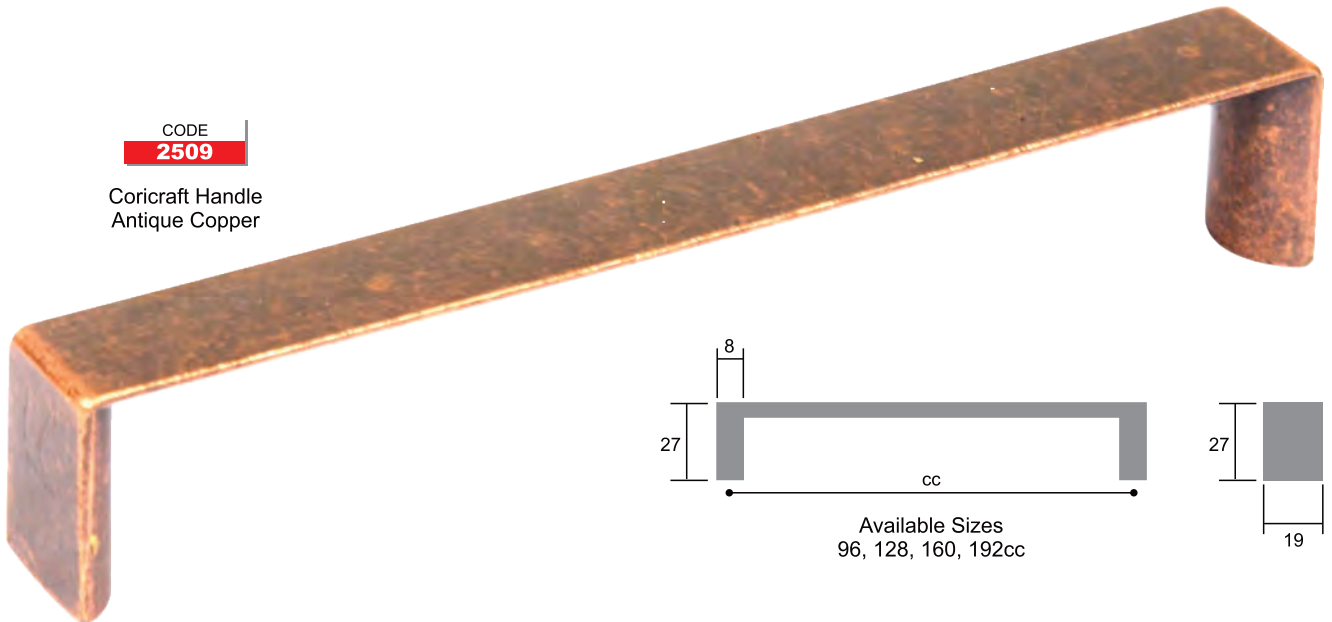

Available Sizes  
128, 160, 192cc

Zinc Handles

CODE  
**2509**

Coricraft Handle  
Antique Brass

CODE  
**2509**

Coricraft Handle  
Antique Copper

CODE  
**2509**

Coricraft Handle  
Antique Pewter