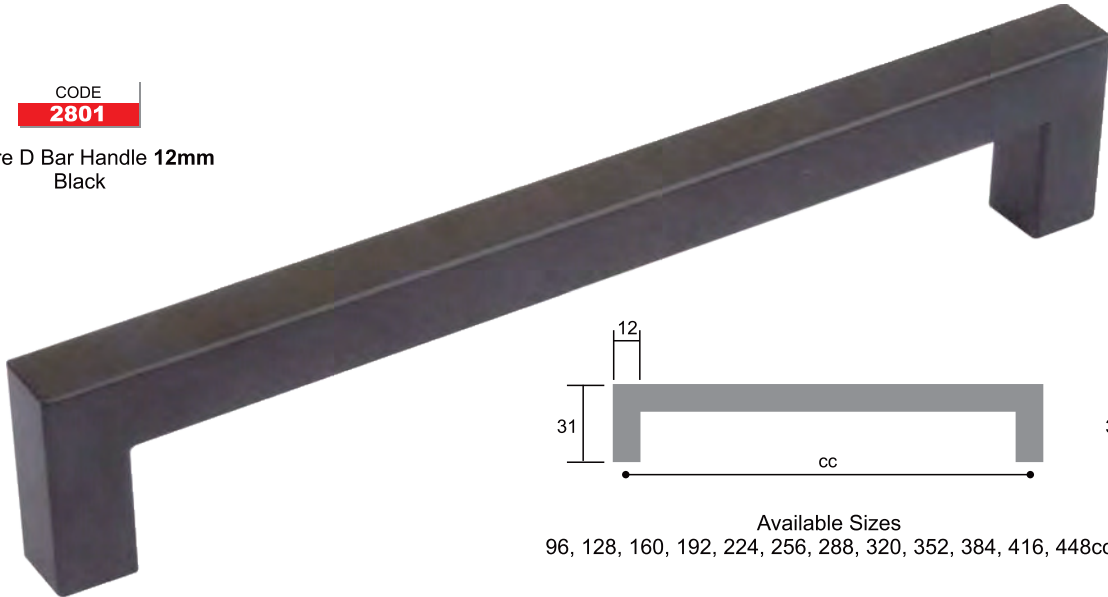

Available Sizes  
96, 128, 160, 192, 224, 256, 288, 320, 352, 384, 416, 448cc

CODE  
**2801**  
Square D Bar Handle 12mm  
Black

Available Sizes  
96, 128, 160, 192, 224, 256, 288, 320, 352, 384, 416, 448cc