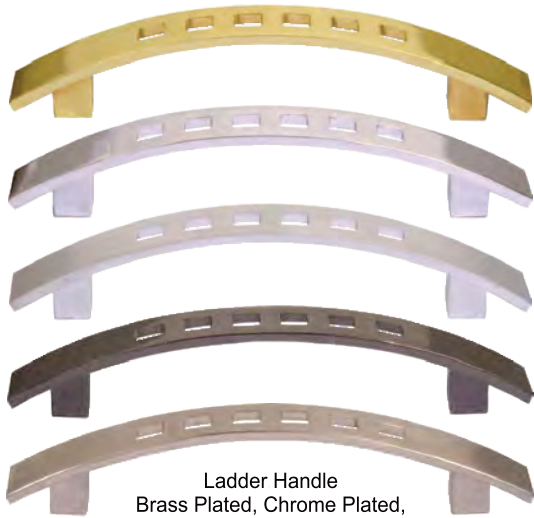

CODE  
**1876**

Dice Handle  
Brass Plated, Chrome Plated,  
Satin Chrome, Nickel Black,  
Brushed Steel

CODE  
**1012**

Galaxy Handle  
Brass Plated, Chrome Plated,  
Satin Chrome, Nickel Black,  
Brushed Steel

## Handles 96cc

CODE  
**1064**

Ladder Handle  
Brass Plated, Chrome Plated,  
Satin Chrome, Nickel Black,  
Brushed Steel

CODE  
**33038**

5 Hole Handle  
Brass Plated, Chrome Plated,  
Satin Chrome, Nickel Black,  
Brushed Steel