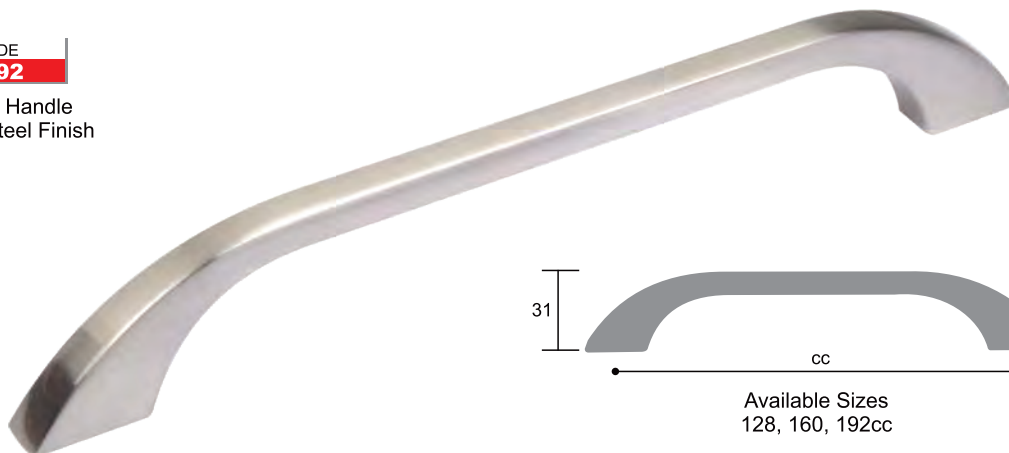

Available Sizes  
128, 160, 192cc

Zinc Handles

CODE  
**2509**

Coricraft Handle  
Antique Brass

CODE  
**2509**

Coricraft Handle  
Antique Copper

CODE  
**2509**

Coricraft Handle  
Antique Pewter