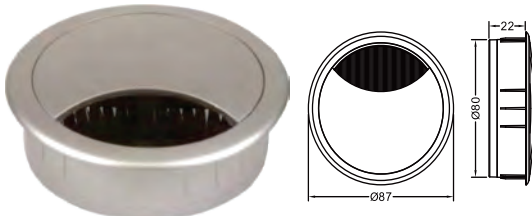

White

Black

Light Grey

CODE

737SC

Wire Management
D80/87mm
Satin Chrome