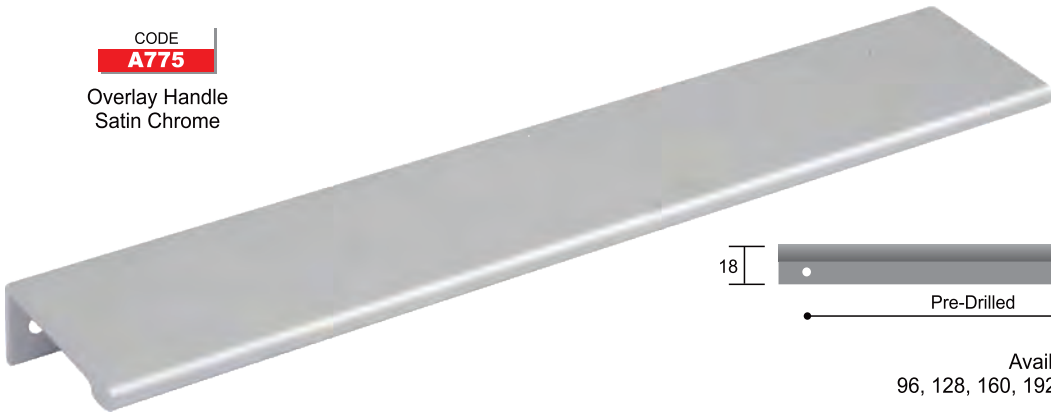

Available Sizes
96, 128, 160, 192, 224, 256, 288, 320cc

CODE

A775

Overlay Handle
Satin Chrome