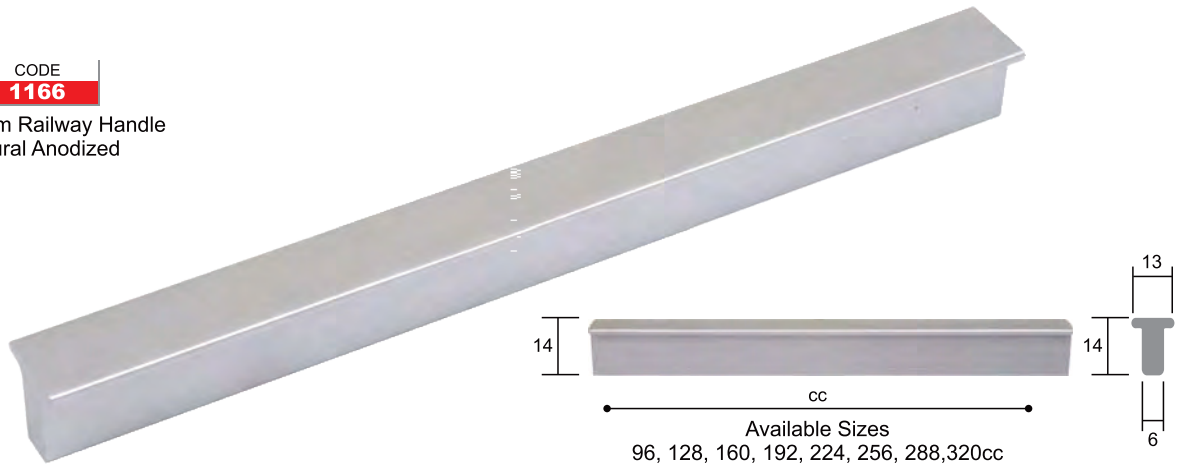

CODE
1166
Aluminium Railway Handle
Natural Anodized