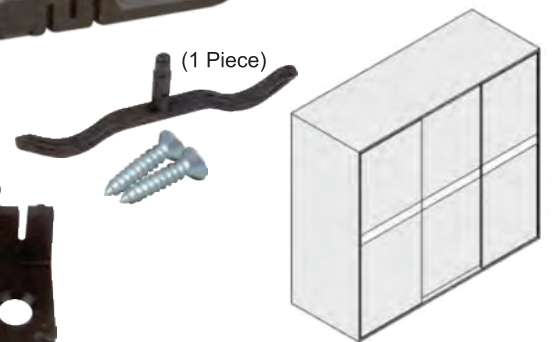

3 Door System