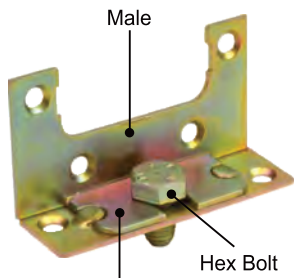

CODE  
**L1226**

Ladder Hook  
Nickel Plated  
L65xW20xT2.0mm

L930xD6mm

CODE  
**L0242**

Cot Fitting Set  
Nickel Plated

CODE  
**TH363**

Bed Bracket (8 Piece Set)  
L135xT1.2mm  
Brass Plated

CODE  
**L1873**

Bed Bracket Set  
L85xW25mm

Male

Hex Bolt

Female  
L80xW40mm  
Brass Plated

CODE  
**SB040**

Sleigh Bed  
Fitting Set  
Brass Plated

CODE  
**L1843**

Wedge Fitting  
L70xW16xT2.0mm  
Brass Plated