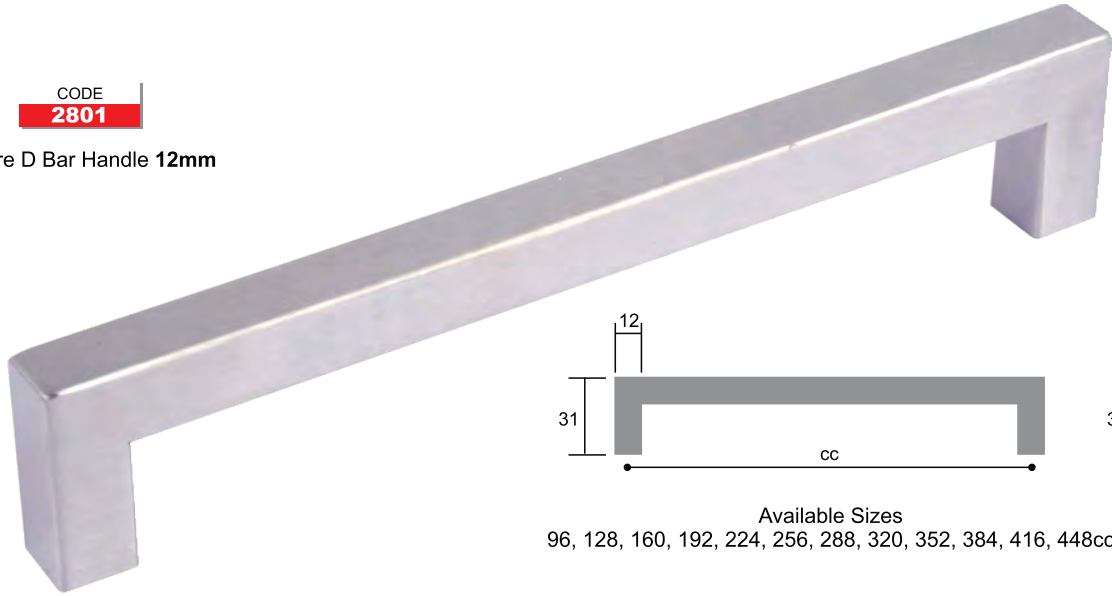

Available Sizes  
96, 128, 160, 192, 224, 256, 288, 320, 352, 384, 416, 448cc

CODE  
**2801**  
Square D Bar Handle 12mm  
Black

Available Sizes  
96, 128, 160, 192, 224, 256, 288, 320, 352, 384, 416, 448cc