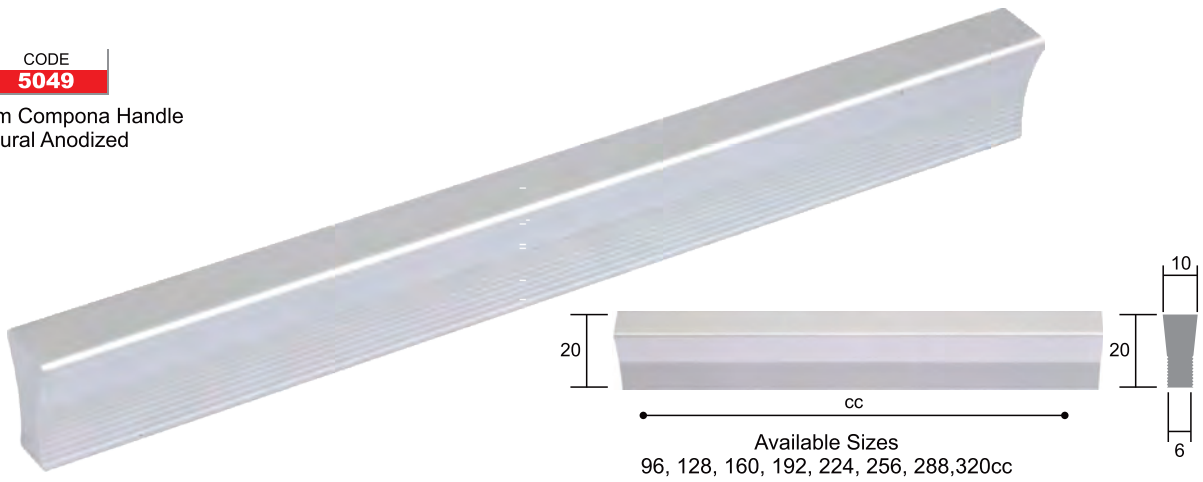

CODE
5049
Aluminium Compona Handle
Natural Anodized