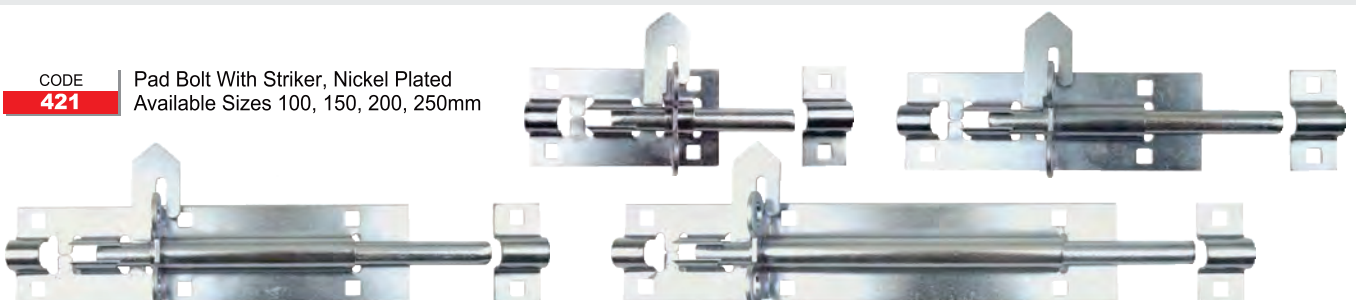

## Barrel Bolts - Straight - Solid Brass

CODE  
**BB50ST**

L50mm  
Brass Plated or Chrome Plated

CODE  
**BB64ST**

L64mm  
Brass Plated or Chrome Plated

CODE  
**BB76ST**

L76mm  
Brass Plated or Chrome Plated

## Cupboard Bolts

CODE  
**123ST**

Flush Bolt With Striker  
Brass Plated or  
Chrome Plated

CODE  
**123NK**

Necked Bolt With Striker  
Brass Plated or  
Chrome Plated

## Pad Bolts

CODE  
**421**

Pad Bolt With Striker, Nickel Plated  
Available Sizes 100, 150, 200, 250mm