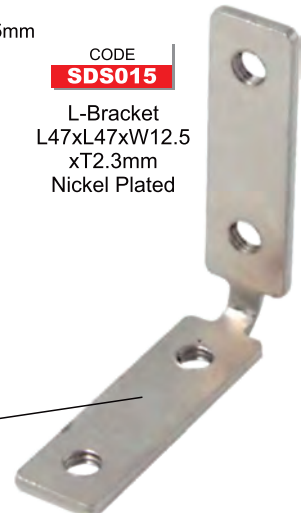

GOLA ALUMINIUM PROFILE HANDLE

CODE
SDS014
L-Type Anodized
Available Length
3m

CODE
SDS013
C-Type Anodized
Available Length
3m

Aesthetic, Handle Free Doors

CODE
SDS015
L-Bracket
L47xL47xW12.5
xT2.3mm
Nickel Plated