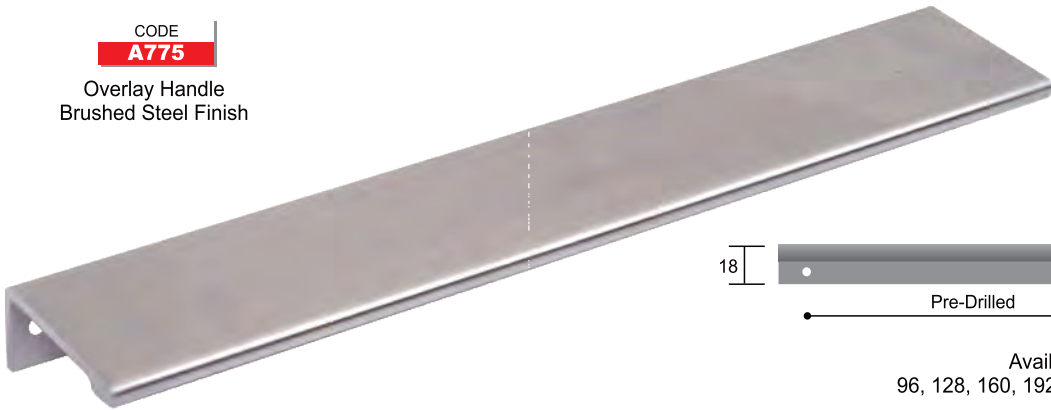

## Aluminium Handles

CODE

**A775**

Overlay Handle  
Chrome Plated

Available Sizes  
96, 128, 160, 192, 224, 256, 288, 320cc

CODE

**A775**

Overlay Handle  
Brushed Steel Finish