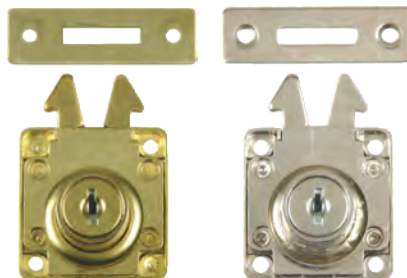

Concealed Hinges are hinges that are hidden from view when the cabinet door is closed. Hinges are mortised into both the carcass and edge of a door.

Slide-On Hinges - 35mm, 4 Hole Plate (45cc configuration) (Hinge & Plate)

CODE  
**L0115**

Nickel Plated

CODE  
**BH**

Double Action  
201 Stainless  
Steel

Available Sizes  
150, 200mm  
(Pairs)

Locks are devices used for securing doors, drawers, or the like in position when closed, consisting of a bolt or system of bolts propelled and withdrawn by a mechanism operated by a key.

### Slam Locks

CODE  
**338**

Brass Plated  
Chrome Plated  
L22mm (KA or KD)

### Mortice Locks

CODE  
**202**

Brass Plated  
Chrome Plated  
L22mm (KA or KD)