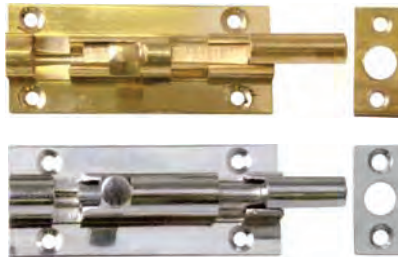

Furniture fittings are products that are used to support the furniture look, design and durability. Devices, fittings or mechanisms for opening, closing, supporting or locking.

## Barrel Bolts - Necked - Solid Brass

CODE  
**BB50NK**

L50mm  
Brass Plated or Chrome Plated

CODE  
**BB64NK**

L64mm  
Brass Plated or Chrome Plated

CODE  
**BB76NK**

L76mm  
Brass Plated or Chrome Plated