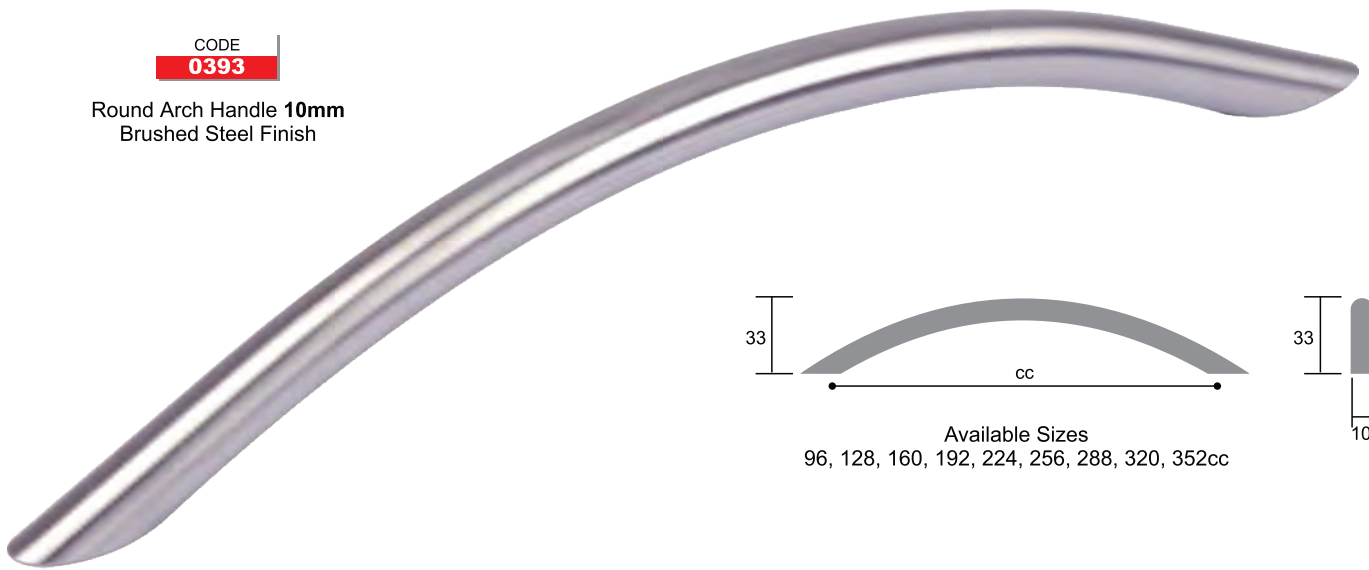

Solid Steel Handles

CODE
0393

Round Arch Handle 10mm
Brushed Steel Finish

Available Sizes
96, 128, 160, 192, 224, 256, 288, 320, 352cc

CODE
0393

Round Arch Handle 10mm
Nickel Black