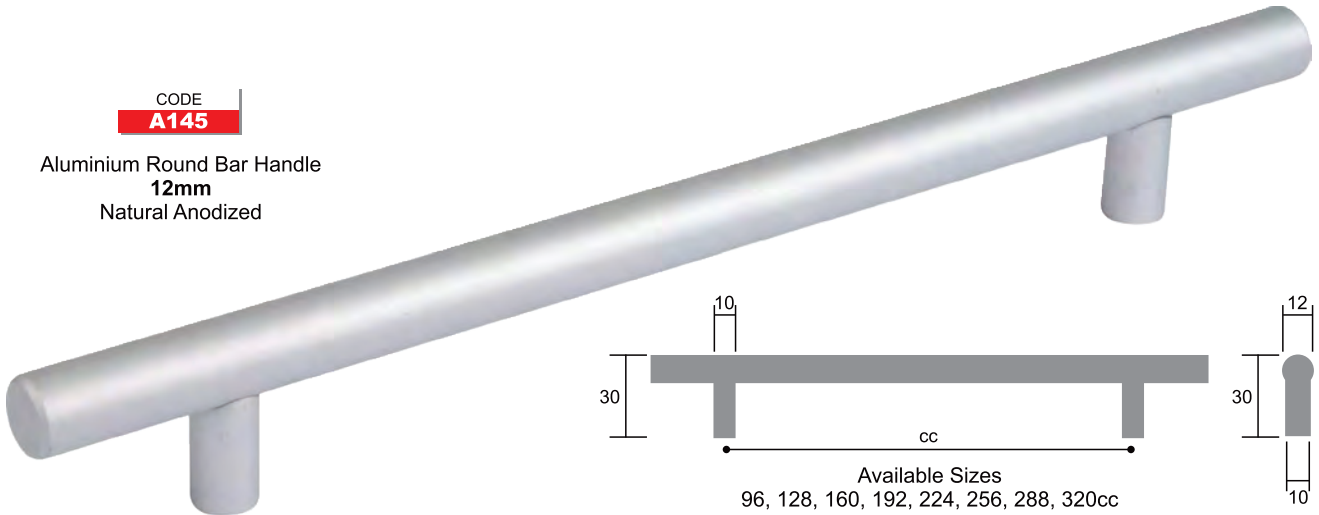

## Aluminium Handles

CODE

**A145**

Aluminium Round Bar Handle  
**12mm**  
Natural Anodized

Available Sizes  
96, 128, 160, 192, 224, 256, 288, 320cc

CODE

**A146**

Aluminium Round Bar Handle  
**14mm**  
Natural Anodized