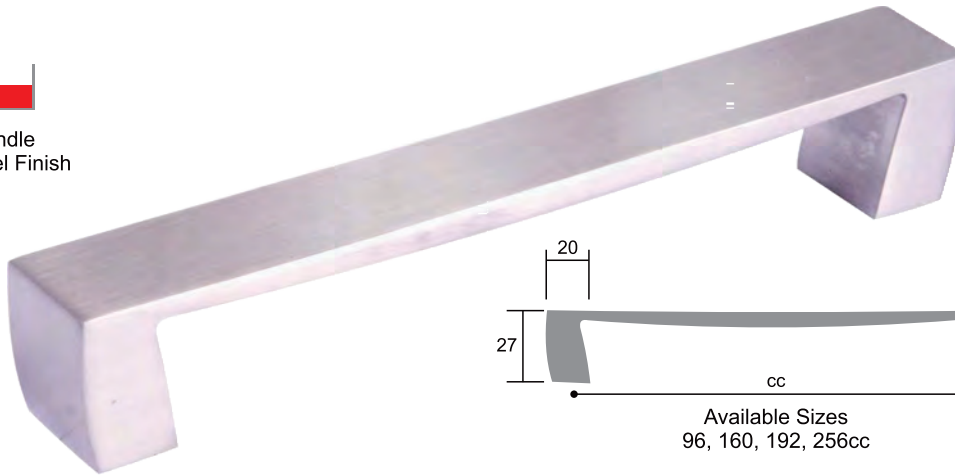

## Zinc Handles

CODE

**817**

Cindy Handle  
Brushed Steel Finish

Available Sizes  
128, 160, 192cc

CODE

**2516**

Cuba Handle  
Brushed Steel Finish