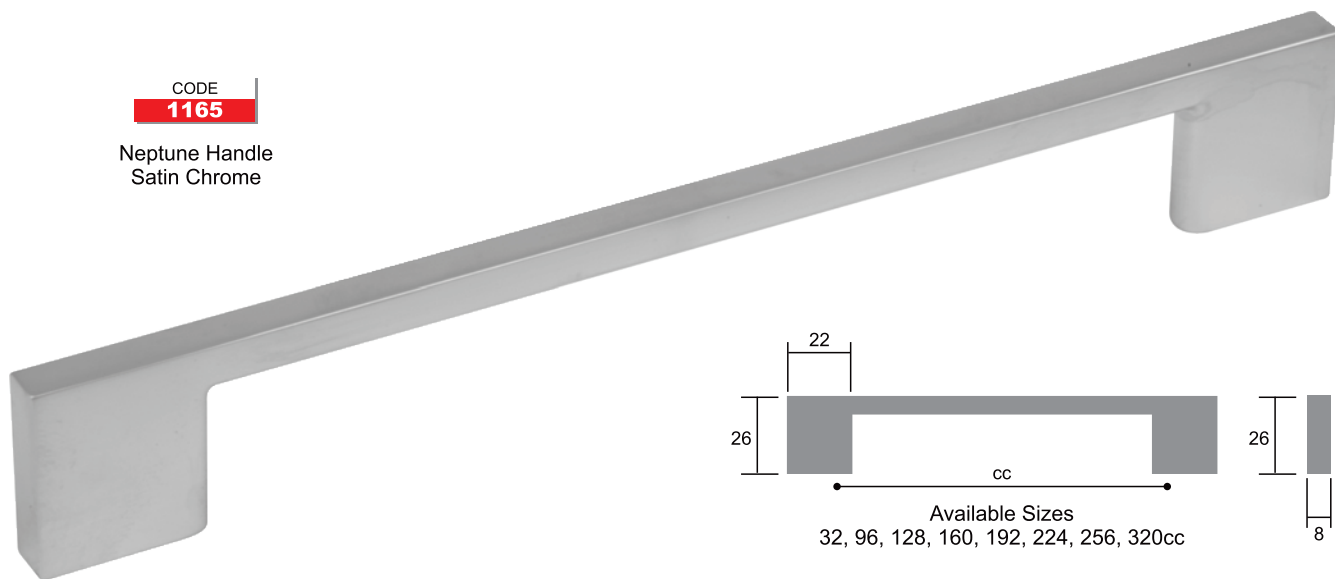

Aluminium Handles

CODE

1165

Neptune Handle
Satin Chrome