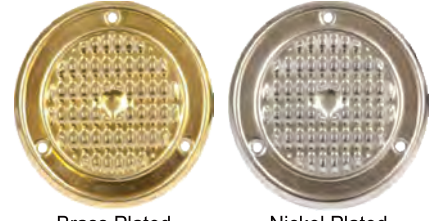

## Air Vents

CODE

**AV**

Air Vent Round - D75mm  
White, Black, Brown, Tan

CODE

**153**

Air Vent Round - D70mm

Brass Plated