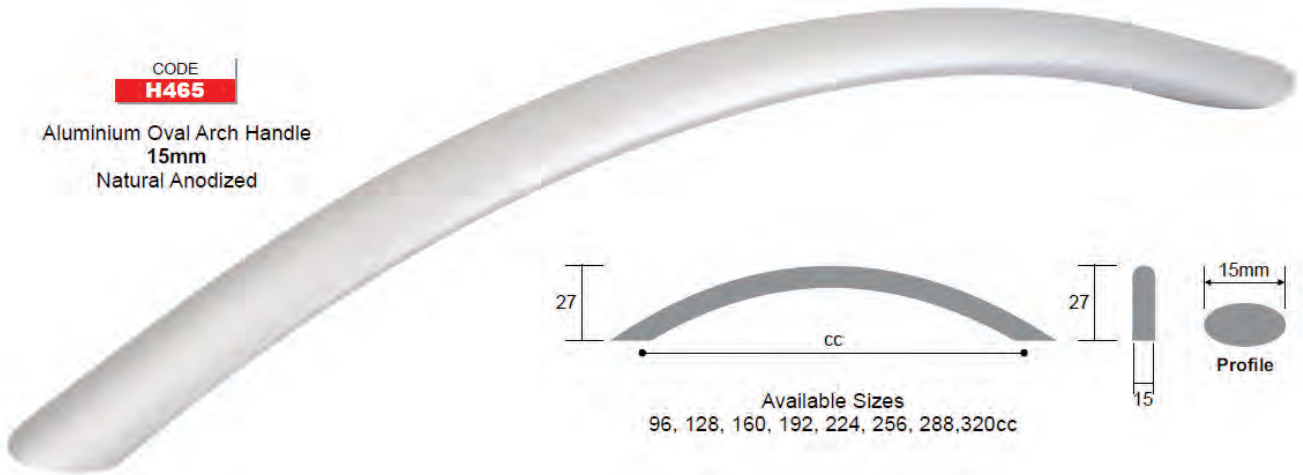

Aluminium Handles

CODE
H465

Aluminium Oval Arch Handle
15mm
Natural Anodized