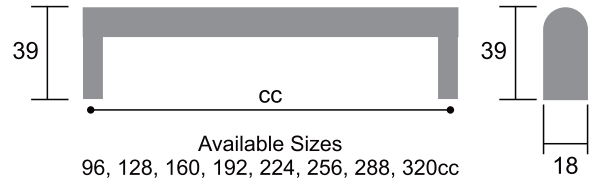

Aluminium Handles

CODE
6613
Knurled Handle 14mm
Black