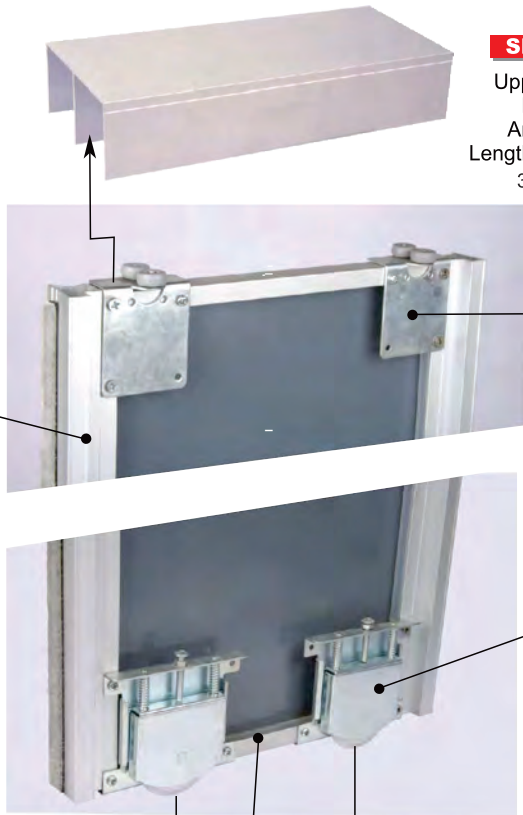

(2 Piece Set)

(3 Piece Set)

2 Door System

3 Door System

Sliding Door System (Heavy Duty)

CODE  
**SDS005**  
Handle Profile  
Anodized  
2.7m Lengths

CODE  
**SDS001**  
Upper Track  
Profile  
Anodized  
Lengths Available  
3m, 4m  
(2 Pieces per Set)