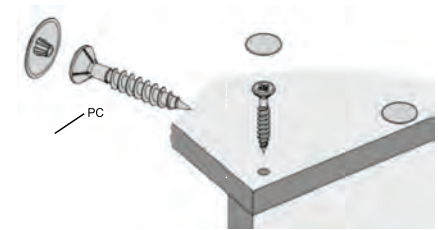

Hinge Hole Covers, Nut Covers & Screw Hole Covers

Cam Cover Caps

Adhesive Screw Covers

Glass clips

Push To Open & Soft Close Mechanisms

Plastic Drawer Catches

Magnetic Catches

Push Button Catch