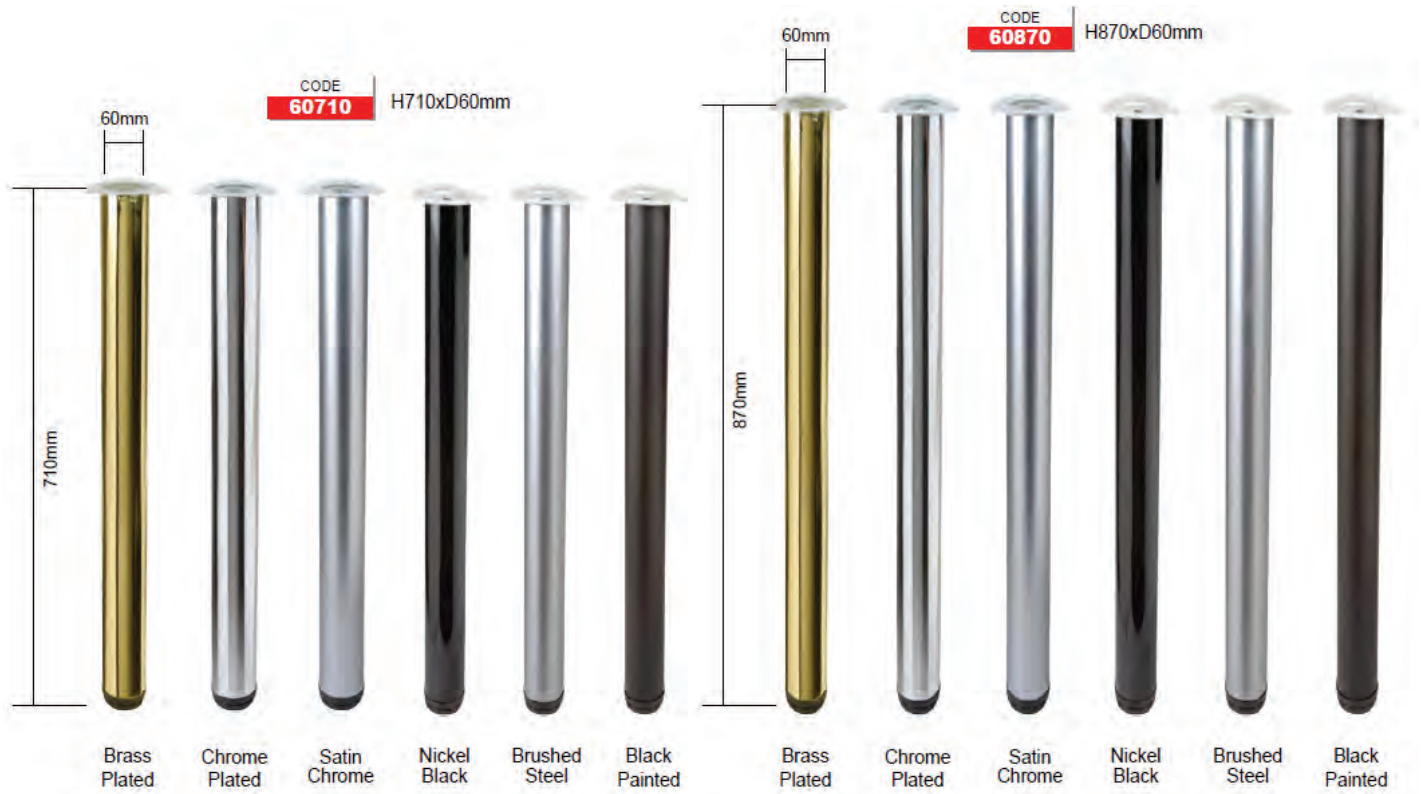

Kitchen Legs (80mm Medium)

Kitchen Legs (120mm Heavy)

Kitchen Legs (Tapered)

**Kitchen Legs 60mm Slimline**
**Kitchen Legs 80mm Medium**

**Kick Plate System**
**Legs - Adjustable**

A handle, the attached piece of hardware that is used to open and close a cabinet door or drawer. Handles are available in many styles, materials and finishes. Handles are vital to door and drawer operation while they also complete the aesthetics of the room. Cabinet handles are usually adhered to the face of a door or drawer by screws that completely pass through to the other side.