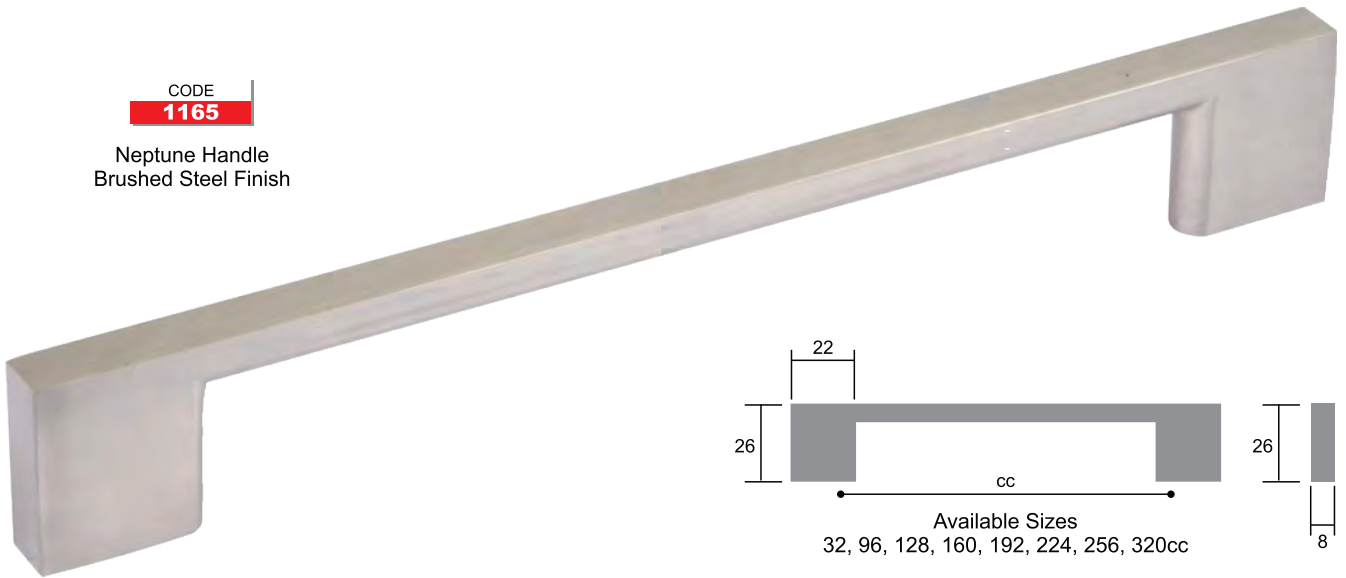

CODE
1165

Neptune Handle
Brushed Steel Finish