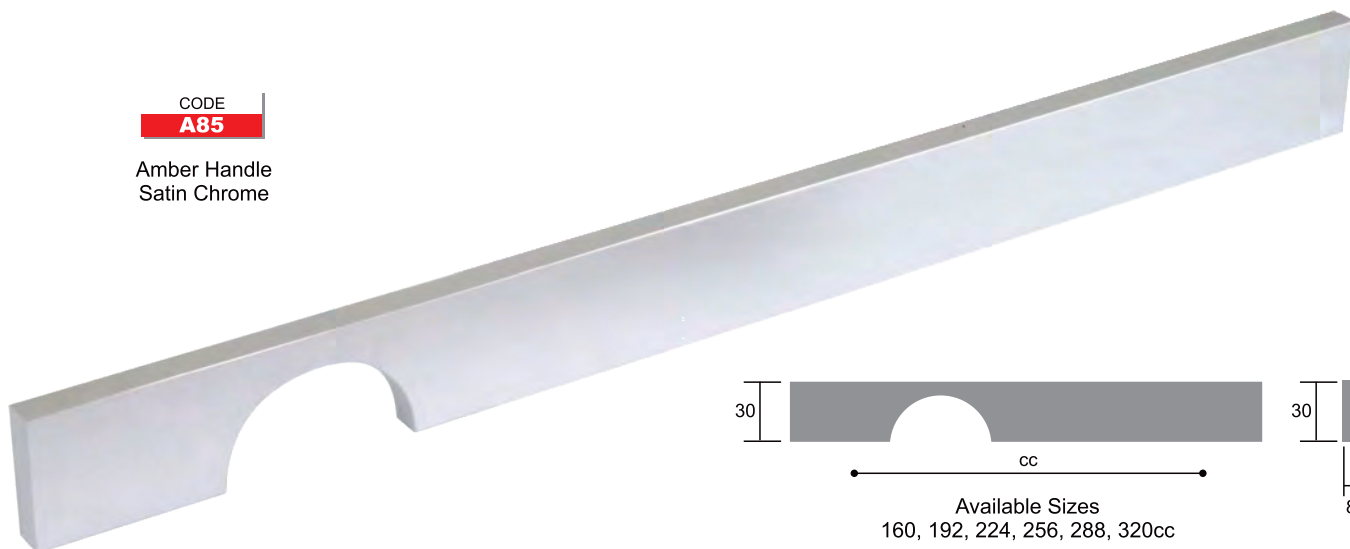

CODE

A85

Amber Handle
Satin Chrome