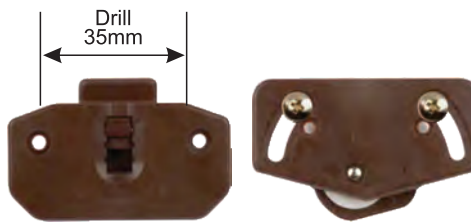

Top & Bottom (2 Piece Set)
Nylon Wheel Brown

CODE
L602