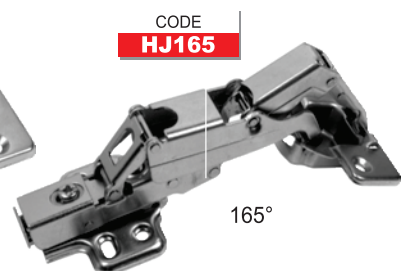

Reverse Action Hinge - 35mm (Hinge & Plate)

Slide-On Hinges - 35mm, 4 Hole Plate (Hinge & Plate) 30°, 90° & 135°

Slide-On Hinges - 35mm, 4 Hole Plate (Hinge & Plate) 45°

270° Hinge - 35mm

Soft Close Clip-On Hinges - 35mm, 4 Hole Plate (45cc configuration) 45°, 90°, 135° & 165°

Interchangeable Clip-On Hinge Series - 35mm, 2 Hole Plate (45cc configuration) with Euro Screws & Dowels (Hinge & Plate)

Available in Standard or Soft Close

CODE  
**HV98A**

Full Overlay

CODE  
**HV98B**

Half Overlay