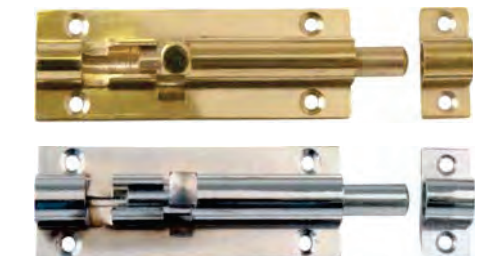

## Barrel Bolts - Necked - Solid Brass

CODE  
**BB50NK**

L50mm  
Brass Plated or Chrome Plated

CODE  
**BB64NK**

L64mm  
Brass Plated or Chrome Plated

CODE  
**BB76NK**

L76mm  
Brass Plated or Chrome Plated

## Barrel Bolts - Straight - Solid Brass

CODE  
**BB50ST**

L50mm  
Brass Plated or Chrome Plated

CODE  
**BB64ST**

L64mm  
Brass Plated or Chrome Plated

CODE  
**BB76ST**

L76mm  
Brass Plated or Chrome Plated