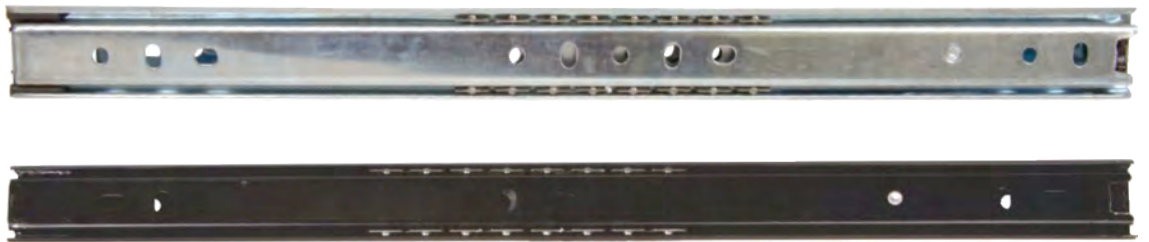

Soft Close Ball Bearing Runners

CODE

SC45

45mm 3-Part Soft Close
Ball Bearing Slides Silver
300, 350, 400, 450 & 500mm
Lengths Available (Pairs)

Push To Open Ball Bearing Runners

CODE

PO45

45mm 3-Part Push to Open Ball
Bearing Slides Silver
300, 350, 400, 450 & 500mm
Lengths Available (Pairs)

Ball Bearing Runners

CODE

27mm SERIES

T1.0, 1.0mm 27mm 2-Part
Ball Bearing Slides
300, 350, 400 & 450mm
Lengths Available (Pairs)

Available in Silver or Black

CODE

35mm SERIES

T1.0, 1.0, 1.2mm 35mm 3-Part
Ball Bearing Slides
250, 300, 350, 400, 450, 500mm
Lengths Available (Pairs)

Available in Silver or Black

CODE

45mm SERIES

T 1.0, 1.0, 1.2mm 45mm 3-Part
Ball Bearing Slides
250, 300, 350, 400, 450, 500, 550,
600, 650 & 700mm Lengths
Available (Pairs)

Available in Silver or Black