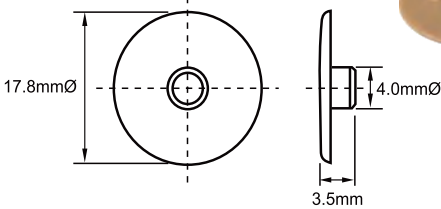

CODE **L15A** | Cam Cover Caps
D17.8mm
White, Tan, Brown, Black