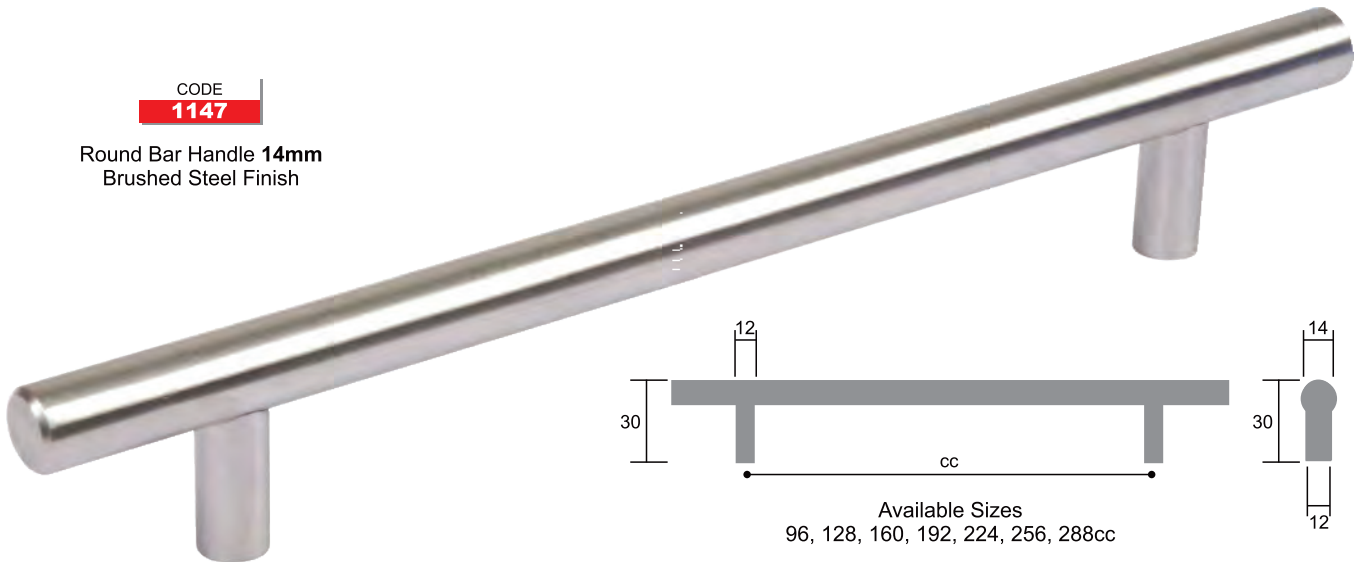

Available Sizes
96, 128, 160, 192, 224, 256, 288cc

CODE
2282

Round Bar Handle 12mm
Nickel Black