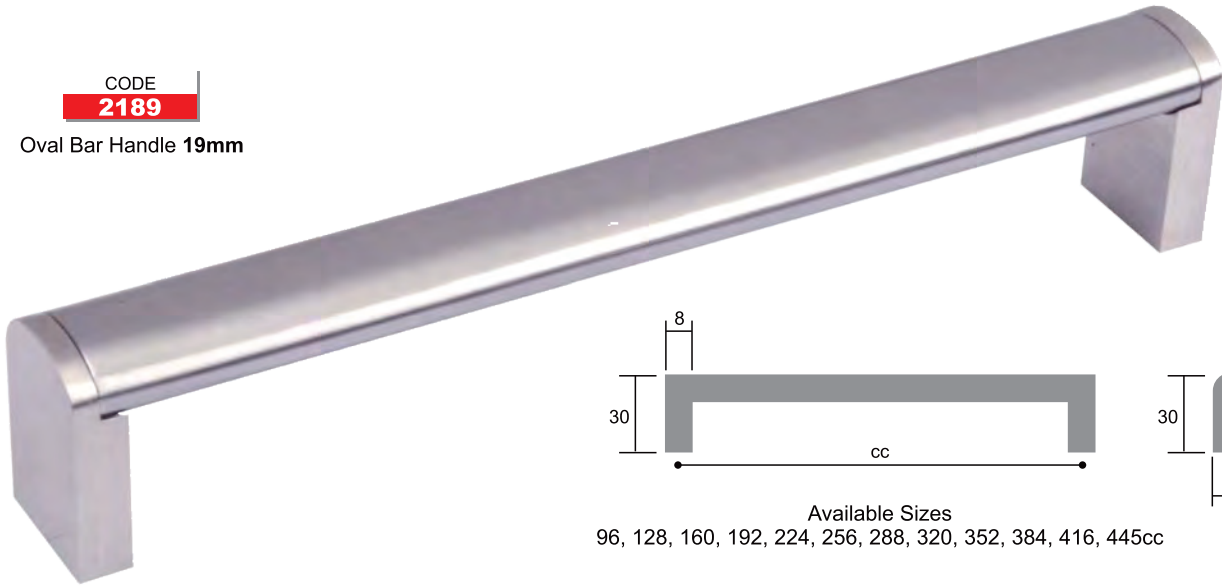

Hollow Stainless Steel Handles

CODE
2189

Oval Bar Handle 19mm

Available Sizes
96, 128, 160, 192, 224, 256, 288, 320, 352, 384, 416, 445cc

CODE
2802

Russian Bar Handle 12mm