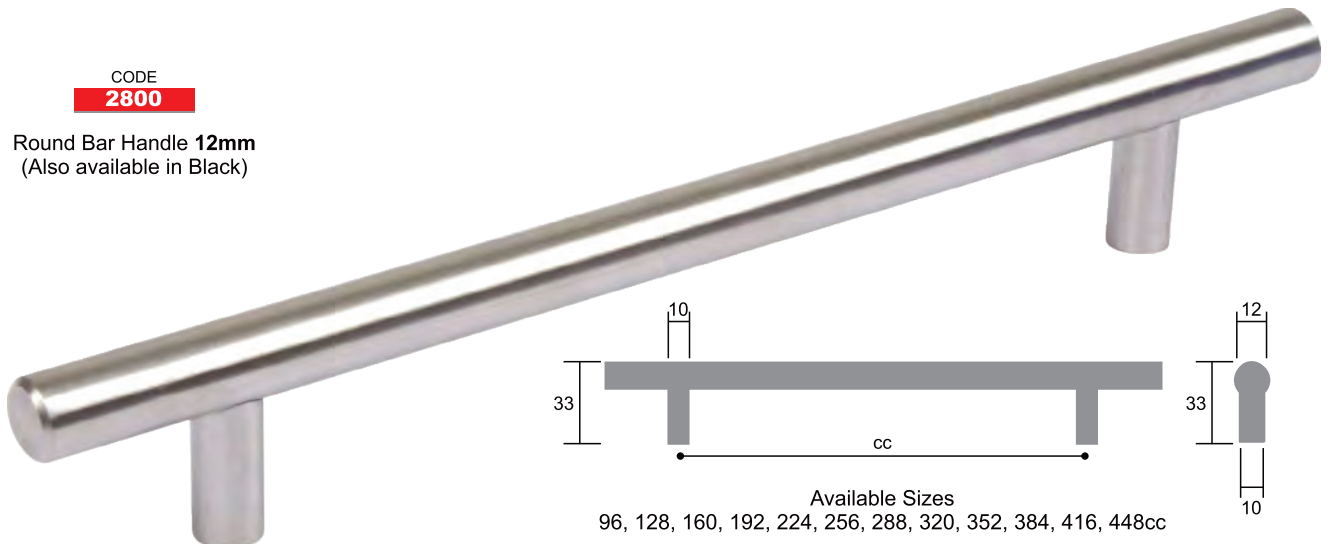

CODE  
**2800**

Round Bar Handle 12mm  
(Also available in Black)

Available Sizes  
96, 128, 160, 192, 224, 256, 288, 320, 352, 384, 416, 448cc

Hollow Stainless Steel Handles

CODE  
**2801**  
Square D Bar Handle 12mm