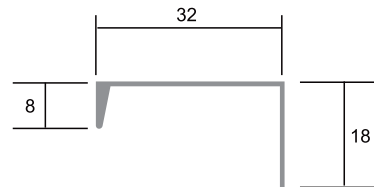

Available Sizes  
96, 128, 160, 192, 224, 256, 288, 320cc

Aluminium Handles - 3m Lengths (Cut & Drill to Required Spec.)

CODE

**SD5016**

Overlay Handle  
Brushed Steel Finish

CODE

**SD5012**

Overlay Handle  
Natural Anodized  
Aluminium