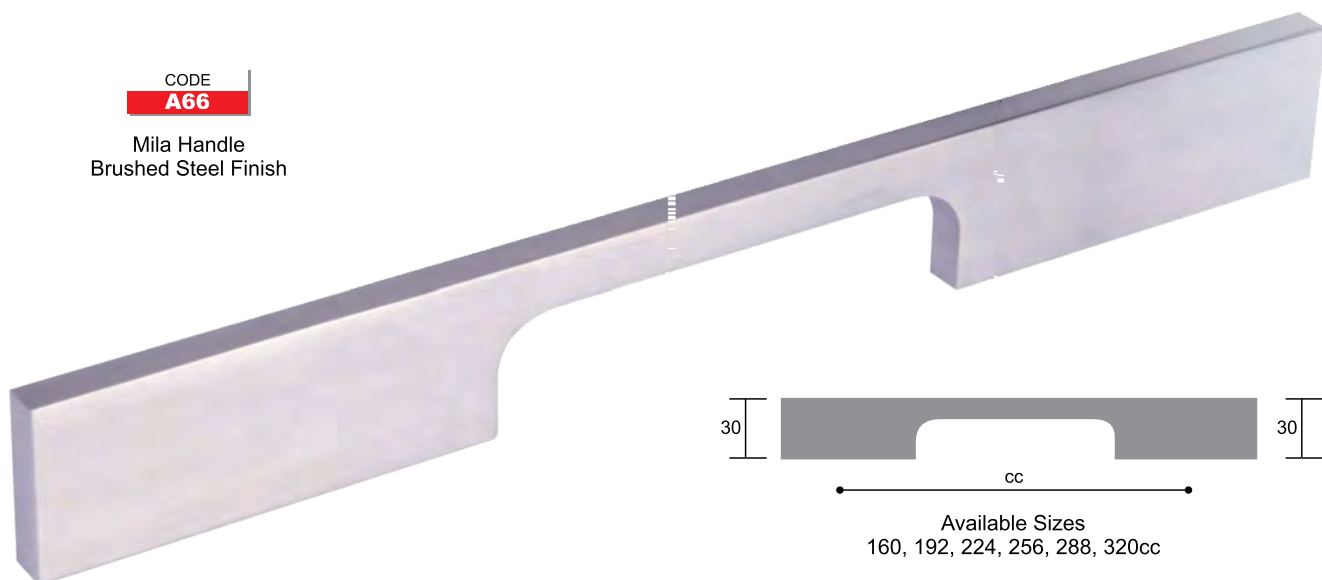

## Aluminium Handles

CODE

**A66**Mila Handle  
Chrome Plated

CODE

**A66**Mila Handle  
Brushed Steel Finish

CODE

**68020**Georgia Handle  
Brushed Steel Finish

Aluminium Handles