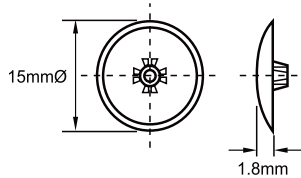

Hinge Hole Covers, Nut Covers & Screw Hole Covers

Cam Cover Caps

Adhesive Screw Covers

Glass clips

Push To Open & Soft Close Mechanisms

Plastic Drawer Catches

Magnetic Catches

Push Button Catch