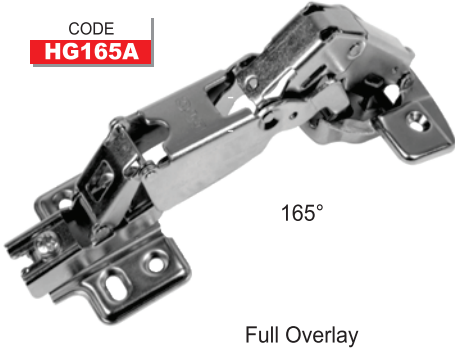

Half Overlay

CODE  
**HG621C**

Inset

Soft Close Clip-On Hinges - 35mm, 4 Hole Plate (45cc configuration) (Hinge & Plate)

Slide-On Hinge - 35mm, 4 Hole Plate (45cc configuration) (Hinge & Plate) 165°

Frame Hinge - 35mm (Hinge & Plate)

Interchangeable Clip-On Hinge Series - 35mm, 2 Hole Plate (45cc configuration) with Euro Screws & Dowels (Hinge & Plate)

Available in Standard or Soft Close

CODE  
**HV98A**

Full Overlay

CODE  
**HV98B**

Half Overlay