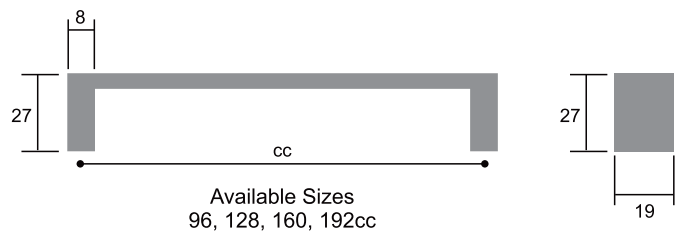

Available Sizes  
128, 160, 192cc

Zinc Handles

CODE  
**2509**

Coricraft Handle  
Antique Brass

CODE  
**2509**

Coricraft Handle  
Antique Copper

CODE  
**2509**

Coricraft Handle  
Antique Pewter