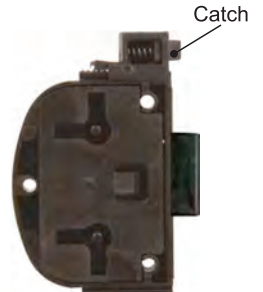

CODE
PLC

Plastic Lock with Catch
Black
L23mm