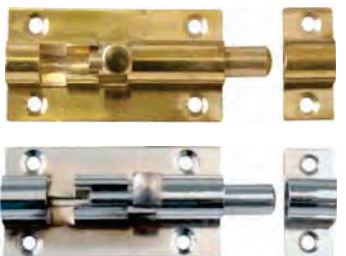

## Barrel Bolts - Necked - Solid Brass

CODE  
**BB50NK**

L50mm  
Brass Plated or Chrome Plated

CODE  
**BB64NK**

L64mm  
Brass Plated or Chrome Plated

CODE  
**BB76NK**

L76mm  
Brass Plated or Chrome Plated

## Barrel Bolts - Straight - Solid Brass

CODE  
**BB50ST**

L50mm  
Brass Plated or Chrome Plated

CODE  
**BB64ST**

L64mm  
Brass Plated or Chrome Plated

CODE  
**BB76ST**

L76mm  
Brass Plated or Chrome Plated