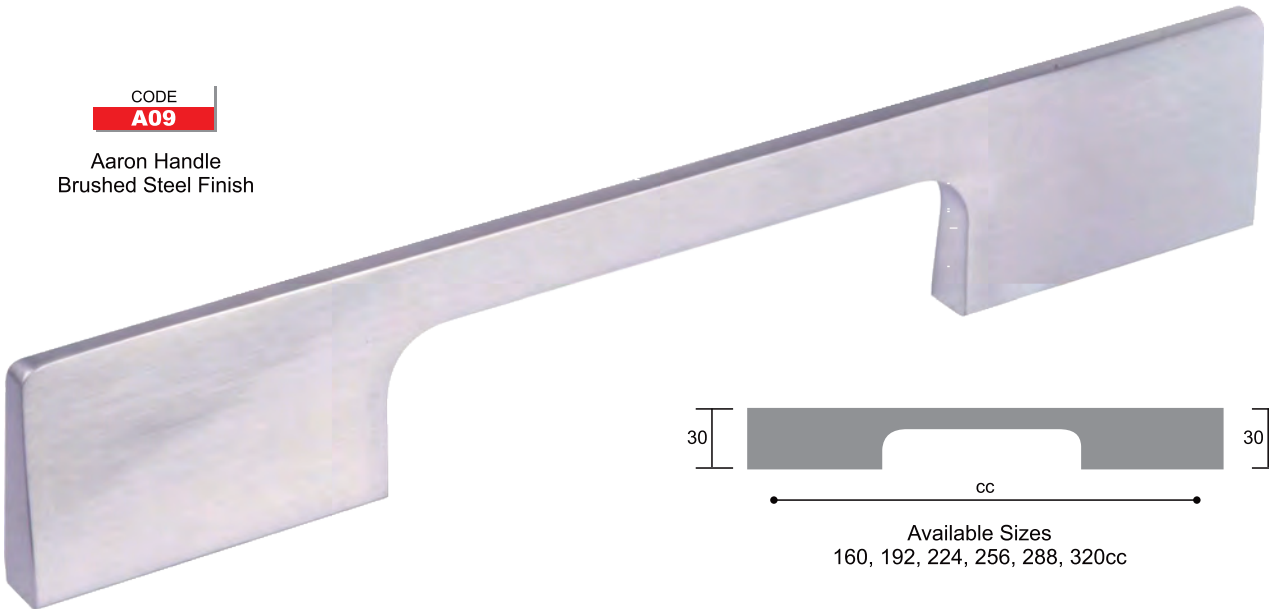

**18113**

Manhattan Handle  
Brushed Steel Finish

Aluminium Handles

CODE  
**A09**

Aaron Handle  
Chrome Plated

CODE  
**A09**

Aaron Handle  
Brushed Steel Finish

CODE  
**A09**