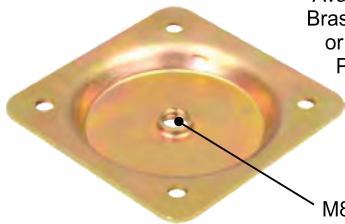

Bed Bracket Set  
L85xW25mm

Male

Hex Bolt

Female  
L80xW40mm  
Brass Plated

CODE  
**SB040**

Sleigh Bed  
Fitting Set  
Brass Plated

CODE  
**L1843**

Wedge Fitting  
L70xW16xT2.0mm  
Brass Plated

CODE  
**L0272**

Leg Plates  
Available in  
Brass Plated  
or Nickel  
Plated

Straight  
Available Sizes  
W45xL45mm, W65xL65mm

CODE  
**L2072-S**

Splayed  
Available Sizes  
W45xL45mm, W65xL65mm

CODE  
**L2062**