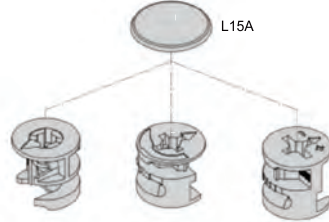

Hinge Hole Covers, Nut Covers & Screw Hole Covers

Cam Cover Caps

CODE **L15A** | Cam Cover Caps
D17.8mm
White, Tan, Brown, Black

Adhesive Screw Covers

Glass clips

Push To Open & Soft Close Mechanisms

Plastic Drawer Catches

Magnetic Catches

Push Button Catch