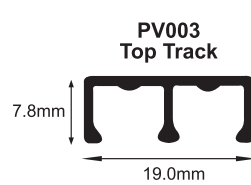

### Double Plastic Track

CODE

**PV003**

Top Track - 3.0m Lengths  
White, Black, Brown & Tan

CODE

**PV004**

Bottom Track - 3.0m Lengths  
White, Black, Brown & Tan

CODE  
**L603**