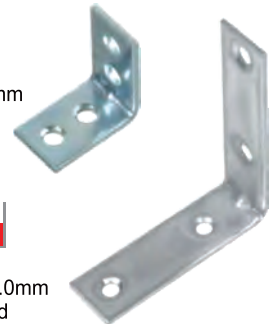

CODE
BR25
Bracket
L25/25xW16xT2.0mm
Nickel Plated