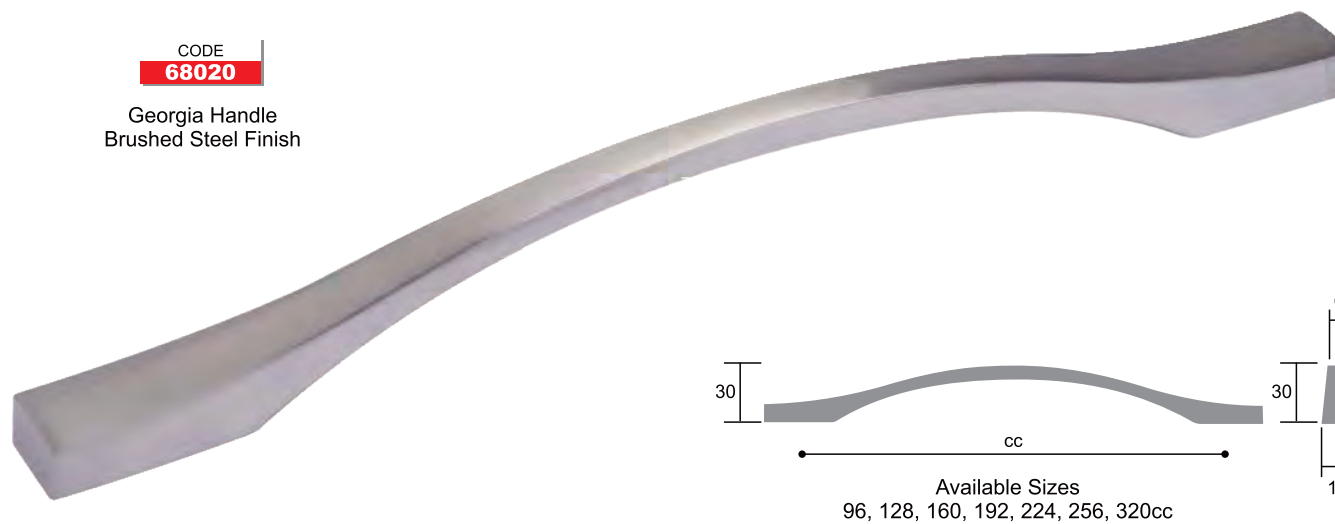

## Aluminium Handles

CODE

**A66**Mila Handle  
Chrome Plated

CODE

**A66**Mila Handle  
Brushed Steel Finish

CODE

**68020**Georgia Handle  
Brushed Steel Finish

Aluminium Handles