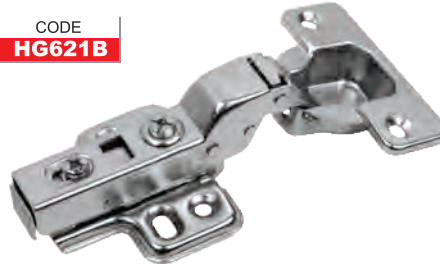

CODE  
**HG868B**

Half Overlay

CODE  
**HG868C**

Inset

Clip-On Hinges - 35mm, 4 Hole Plate (45cc configuration) (Hinge & Plate)

CODE  
**HG621A**

Full Overlay

CODE  
**HG621B**