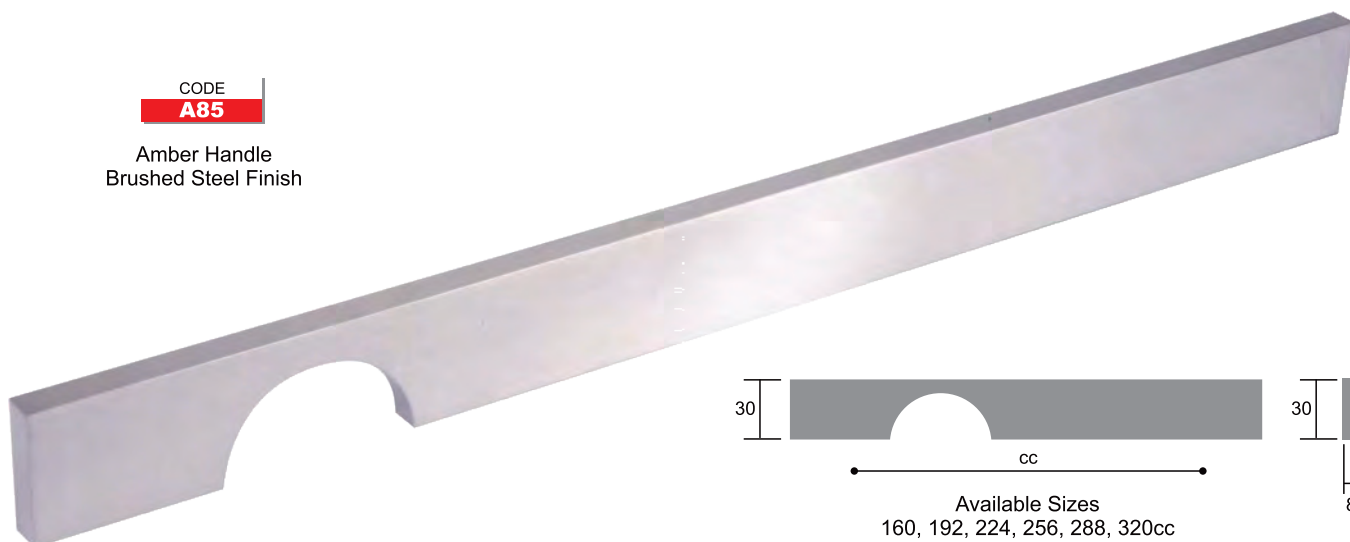

## Aluminium Handles

CODE

**A85**

Amber Handle  
Chrome Plated

CODE

**A85**

Amber Handle  
Brushed Steel Finish

CODE