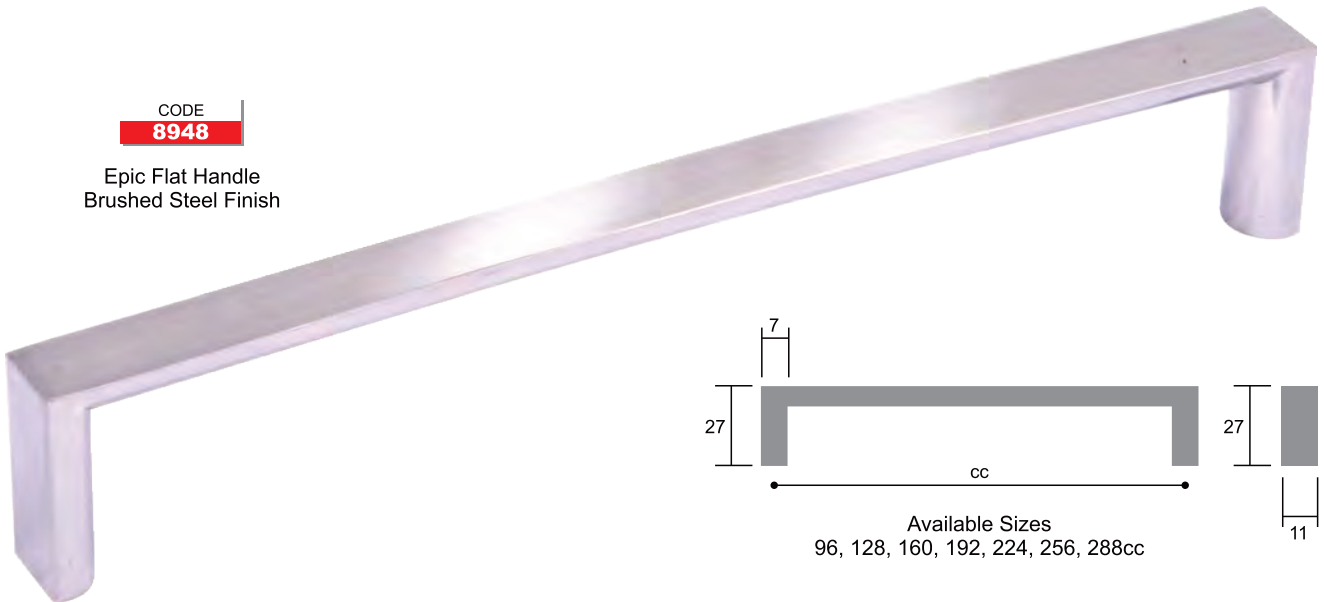

**70002**

Doppio Handle  
Black

Aluminium Handles

CODE  
**6613**  
Knurled Handle 14mm  
Black

CODE  
**8948**  
Epic Flat Handle  
Brushed Steel Finish

CODE  
**2118**  
Moon Handle  
Brushed Steel Finish