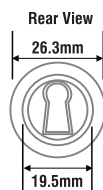

Wooden Knobs

CODE
TW

Mushroom Knob
Pine Unfinished & Lacquered

CODE
TW

Mushroom Knob
Pine Unfinished & Lacquered

Wooden Handles

CODE
4210

CODE
4213

CODE
31610

CODE
1106

Duckfoot Handle 76cc
Brass Plated, Antique Brass, Antique Copper

Steel Escutcheons

CODE
E15

W14xH42mm

CODE
E24

D35mm

CODE
E23

D25mm

CODE
E144

W20xH38mm

Steel Escutcheons

CODE
E22

W20xH34

CODE
EP1

Plastic Escutcheons

CODE
EP5

CODE
EP8