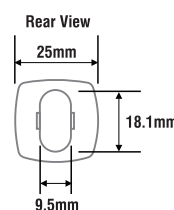

Plastic Escutcheons

CODE
EP5