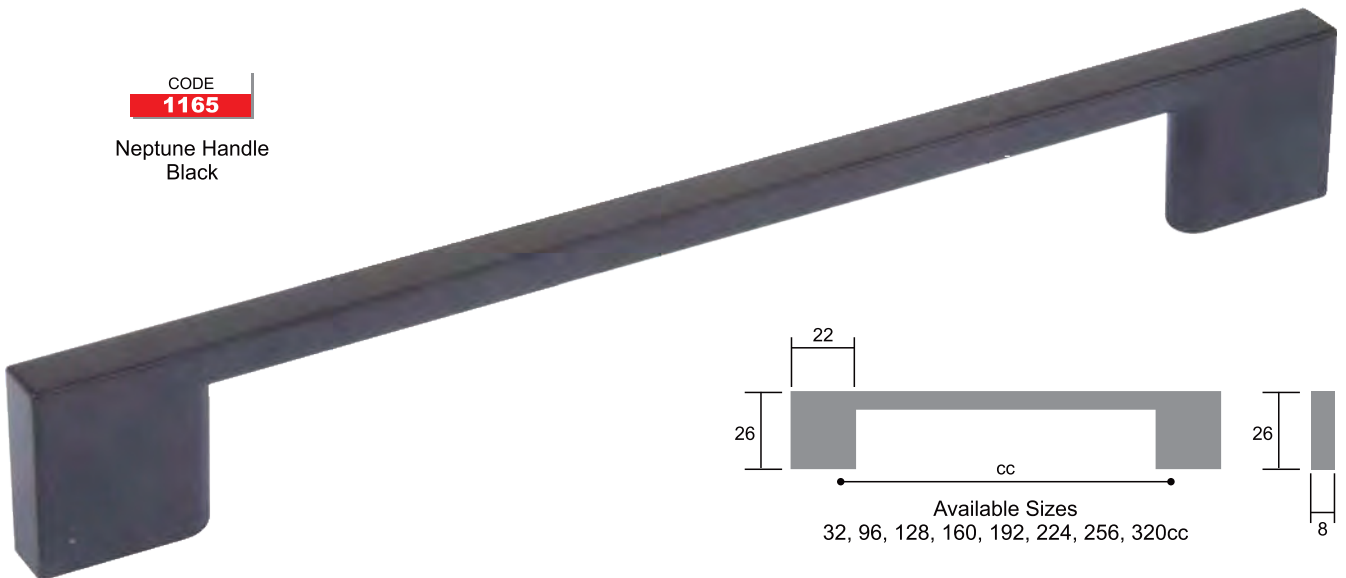

CODE  
**1165**

Neptune Handle  
Chrome Plated

CODE  
**1165**

Neptune Handle  
Brushed Steel Finish

CODE  
**1165**

Neptune Handle  
Black