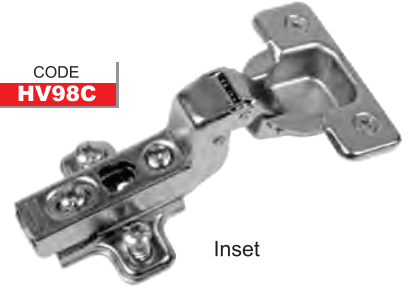

Interchangeable Clip-On Hinge Series - 35mm, 2 Hole Plate (45cc configuration) with Euro Screws & Dowels (Hinge & Plate)

Available in Standard or Soft Close

CODE
HV98A

CODE
HV98B

CODE
HV98C

CODE
HV165

CODE
HV45

CODE
HV90

Slide-On Hinges - 26mm (Hinge & Plate)

CODE
HG261A

CODE
HG261B

CODE
HG261C

Slide-On Hinges - 26mm with 8mm Dowels on the Cup (Hinge & Plate)

CODE
HG808A-D

CODE
HG808B-D

CODE
HG808C-D

Glass Door Hinges - 26mm (Hinge & Plate)

CODE
HG901A

CODE
HG901B

CODE
HG901C

Hinge Covers