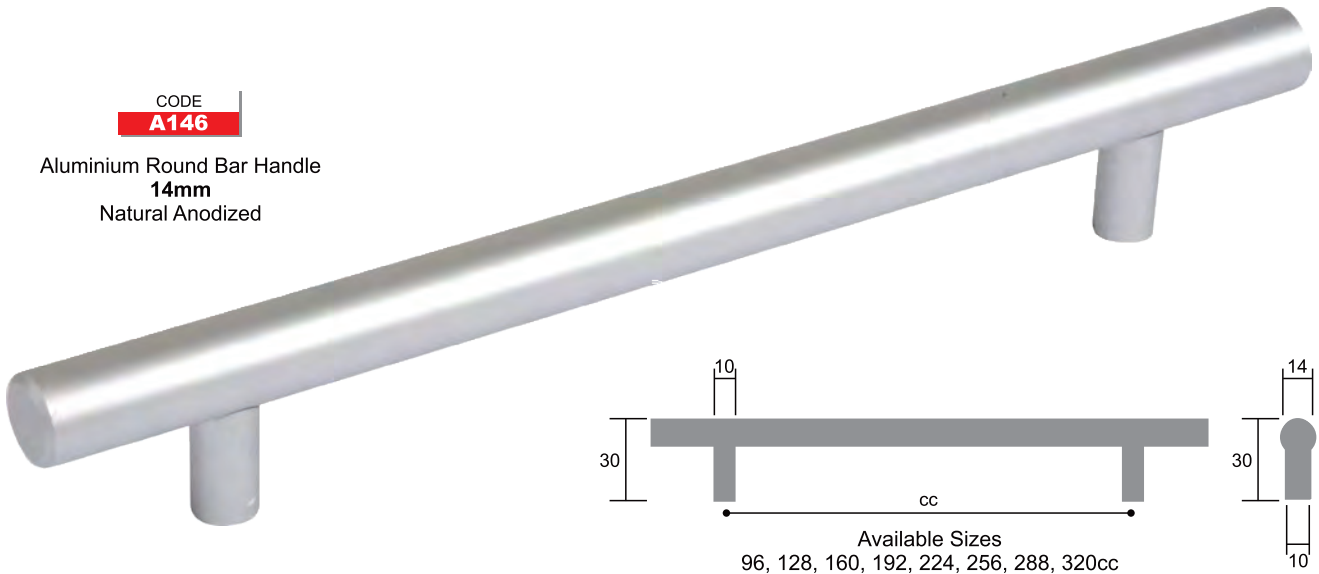

## Aluminium Handles

CODE

**A145**

Aluminium Round Bar Handle  
**12mm**  
Natural Anodized

Available Sizes  
96, 128, 160, 192, 224, 256, 288, 320cc

CODE

**A146**

Aluminium Round Bar Handle  
**14mm**  
Natural Anodized