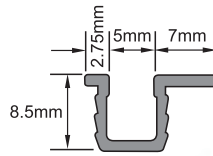

Sliding Door System (Light Duty)

CODE
TR-AL
Track Aluminium 4m

CODE
L611