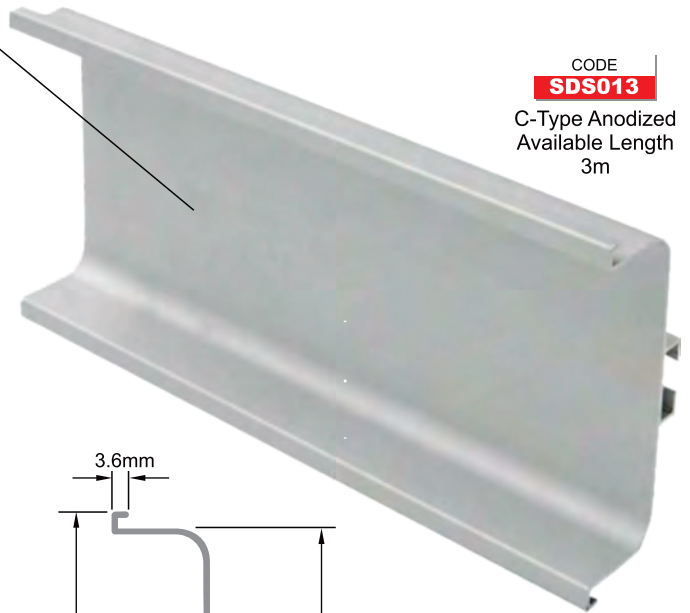

GOLA ALUMINIUM PROFILE HANDLE

CODE
SDS014
L-Type Anodized
Available Length
3m

CODE
SDS013
C-Type Anodized
Available Length
3m

Aesthetic, Handle Free Doors

CODE
SDS015
L-Bracket
L47xL47xW12.5
xT2.3mm
Nickel Plated