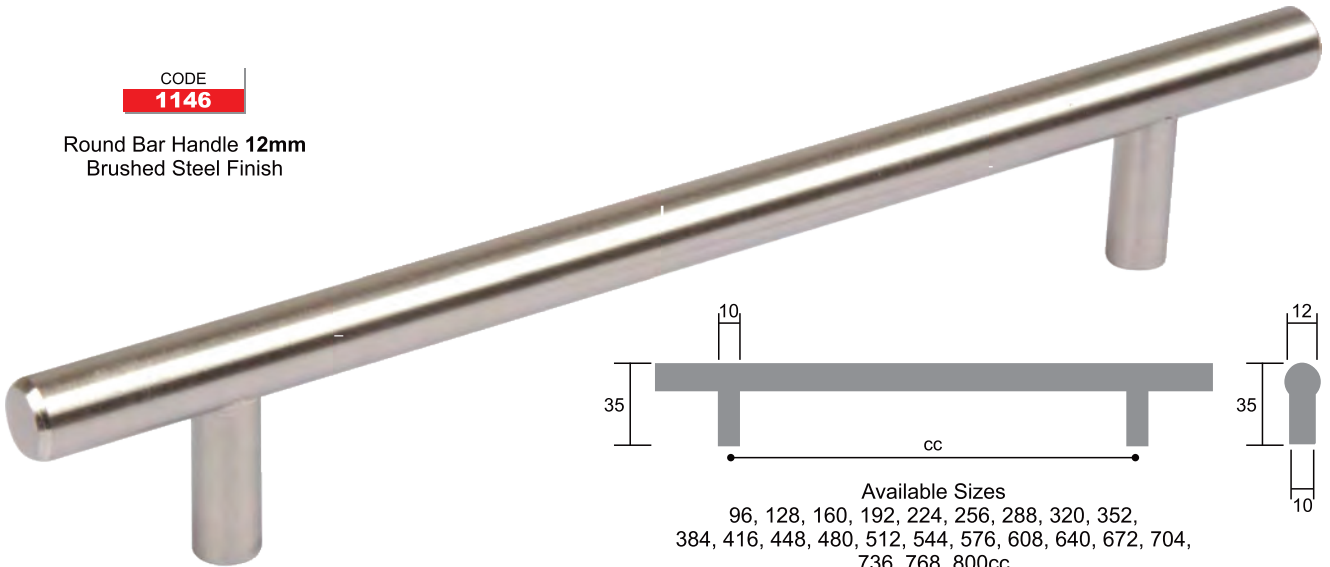

Solid Steel Handles

CODE
1146

Round Bar Handle 12mm
Brushed Steel Finish

Available Sizes
96, 128, 160, 192, 224, 256, 288, 320, 352,
384, 416, 448, 480, 512, 544, 576, 608, 640, 672, 704,
736, 768, 800cc

CODE
1147

Round Bar Handle 14mm
Brushed Steel Finish