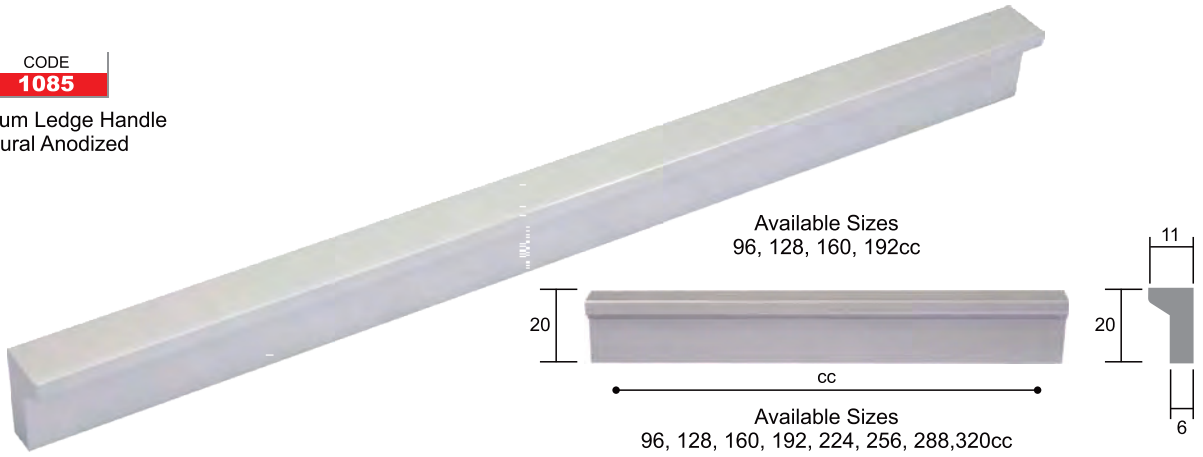

Available Sizes  
96, 128, 160, 192, 224, 256, 288, 320cc

CODE

**5045**

Aluminium Keyhole Handle  
Natural Anodized

Available Sizes  
96, 128, 160, 192, 224, 256, 288, 320cc

Aluminium Handles

CODE  
**1085**  
Aluminium Ledge Handle  
Natural Anodized