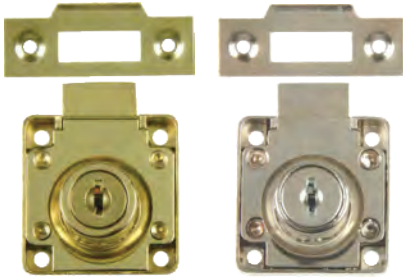

Brass Plated
Chrome Plated
L22mm (KA or KD)