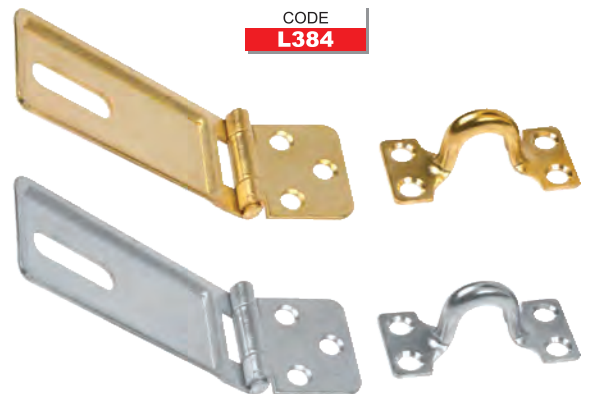

## Metal Fittings

CODE  
**121**

Tie Rail - L305mm  
Nickle Plated

CODE  
**142**

Card Holder  
L78xH44mm

Nickle Plated  
Brass Plated

## Hasp & Staples / Toggle Levers

CODE  
**L383**

Hasp & Staple  
Brass Plated or Nickle Plated  
L55 & 75mm

CODE  
**L0011**

Toggle Lever with Catch  
Brass Plated or Nickle Plated  
L85mm

CODE  
**L384**