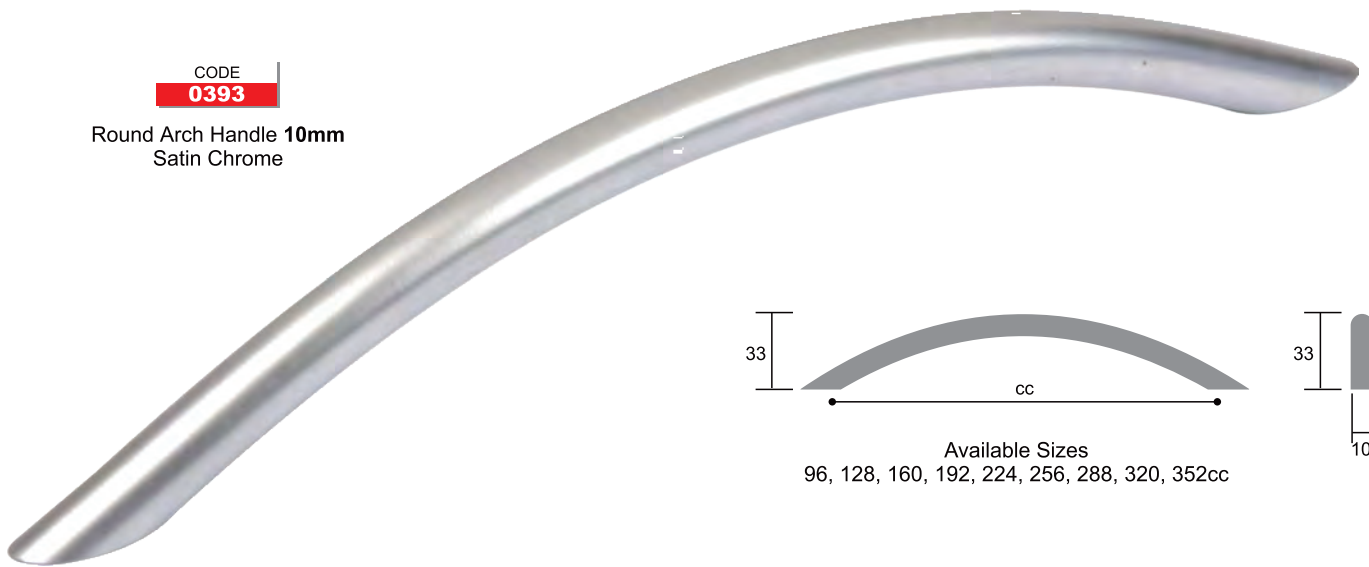

Available Sizes
96, 128, 160, 192, 224, 256, 288, 320, 352cc