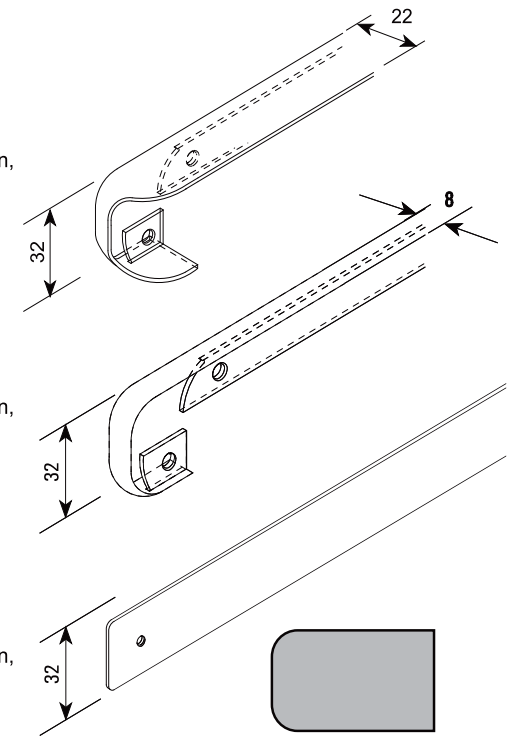

CODE
RWT

Squareline Postform C-Joint
Available Sizes 600, 900mm
Espresso Black, Mocha Dark Brown,
Cappuccino Brown, Caramel
Frappuccino, Ice Aluminium Grey,
Latté White

CODE
RWT

Squareline Postform T-Joint
Available Sizes 600, 900mm
Espresso Black, Mocha Dark Brown,
Cappuccino Brown, Caramel
Frappuccino, Ice Aluminium Grey,
Latté White

CODE
RWT

Squareline Postform End Trim
Available Sizes 600, 900mm
Espresso Black, Mocha Dark Brown,
Cappuccino Brown, Caramel
Frappuccino, Ice Aluminium Grey,
Latté White