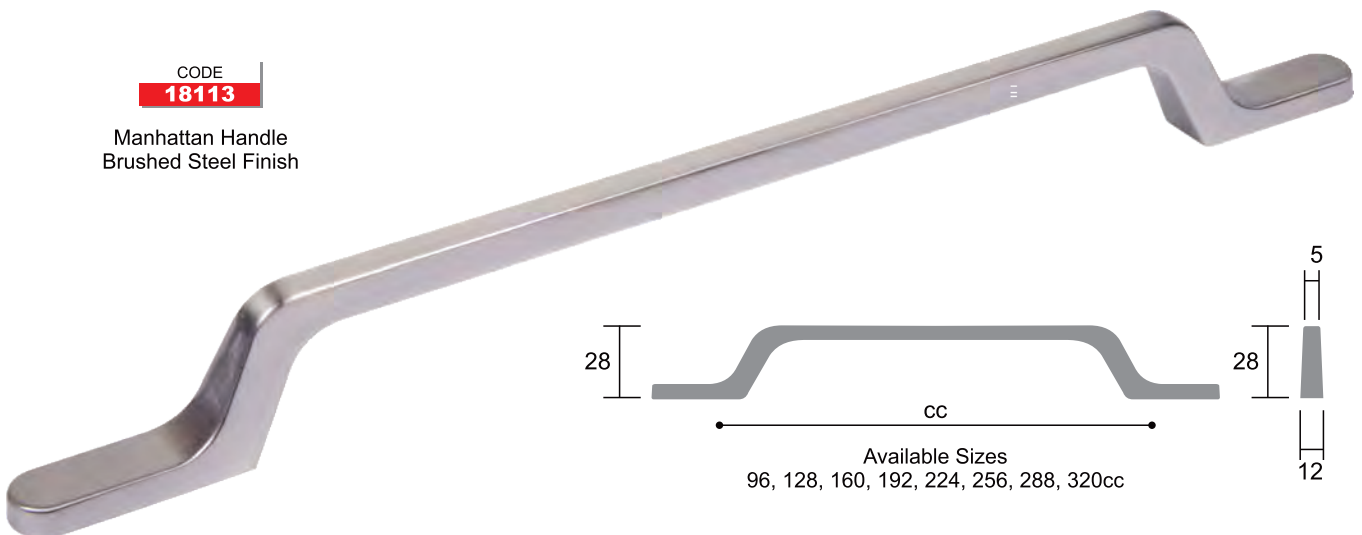

CODE

18113

Manhattan Handle
Brushed Steel Finish