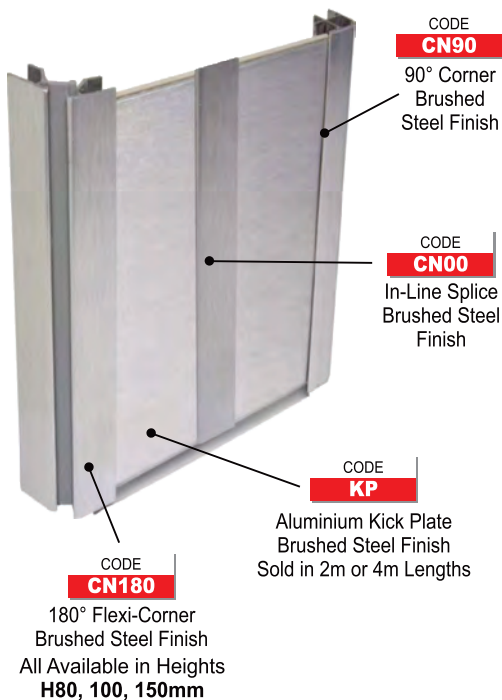

Kitchen Legs (80mm Medium)

Kitchen Legs (120mm Heavy)

Kitchen Legs (Tapered)

**Kitchen Legs 60mm Slimline**
**Kitchen Legs 80mm Medium**

**Kick Plate System**
**Legs - Adjustable**

A handle, the attached piece of hardware that is used to open and close a cabinet door or drawer. Handles are available in many styles, materials and finishes. Handles are vital to door and drawer operation while they also complete the aesthetics of the room. Cabinet handles are usually adhered to the face of a door or drawer by screws that completely pass through to the other side.