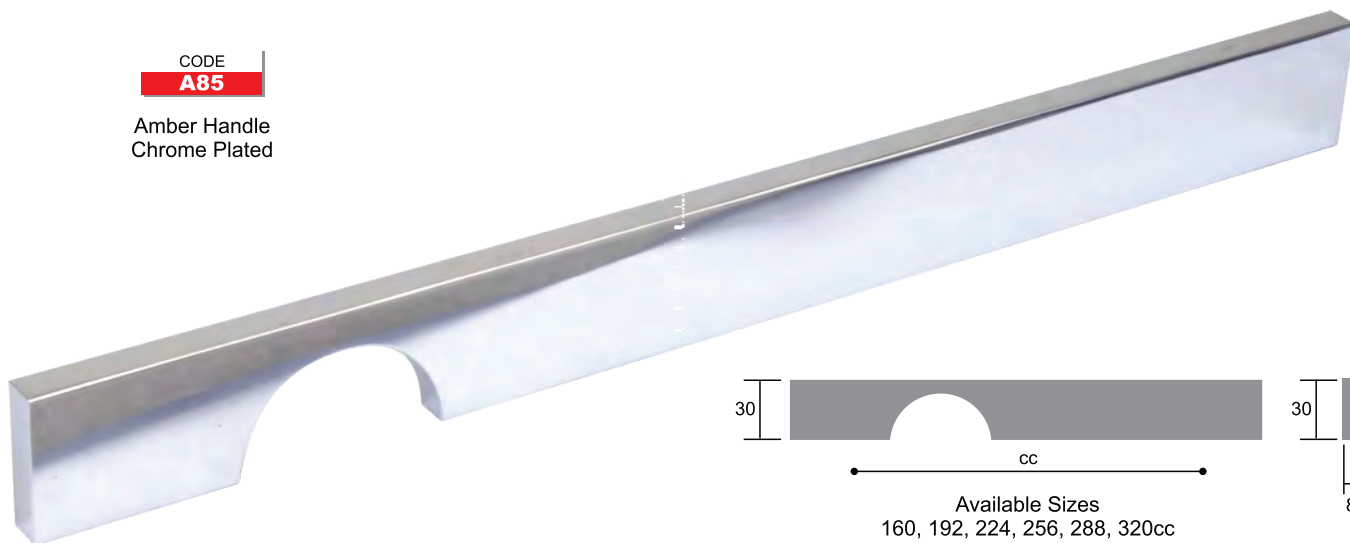

Aluminium Handles

CODE

A85

Amber Handle
Chrome Plated