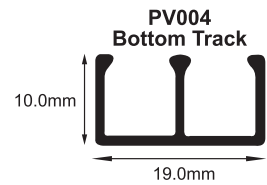

### Double Plastic Track

CODE

**PV003**

Top Track - 3.0m Lengths  
White, Black, Brown & Tan

CODE

**PV004**

Bottom Track - 3.0m Lengths  
White, Black, Brown & Tan

CODE  
**L603**