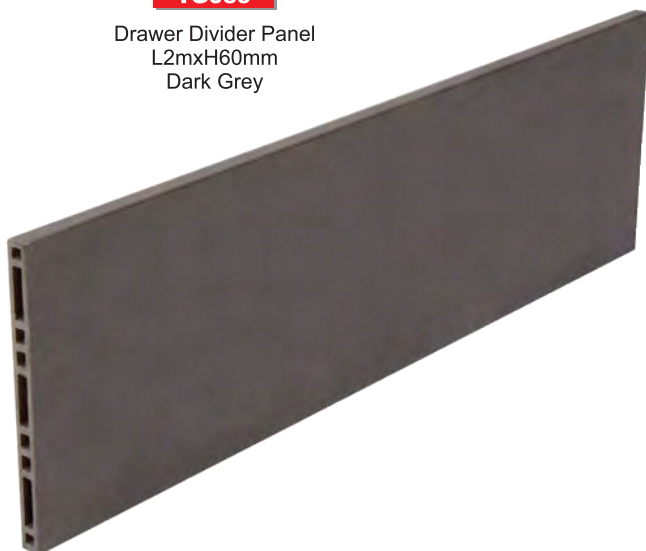

CODE
YG039A

CODE
YG039B