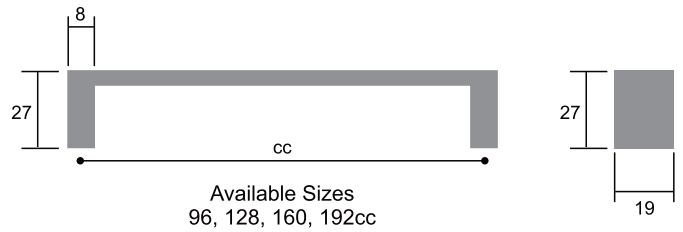

Available Sizes  
128, 160, 192cc

Zinc Handles

CODE  
**2509**

Coricraft Handle  
Antique Brass

CODE  
**2509**

Coricraft Handle  
Antique Copper

CODE  
**2509**

Coricraft Handle  
Antique Pewter