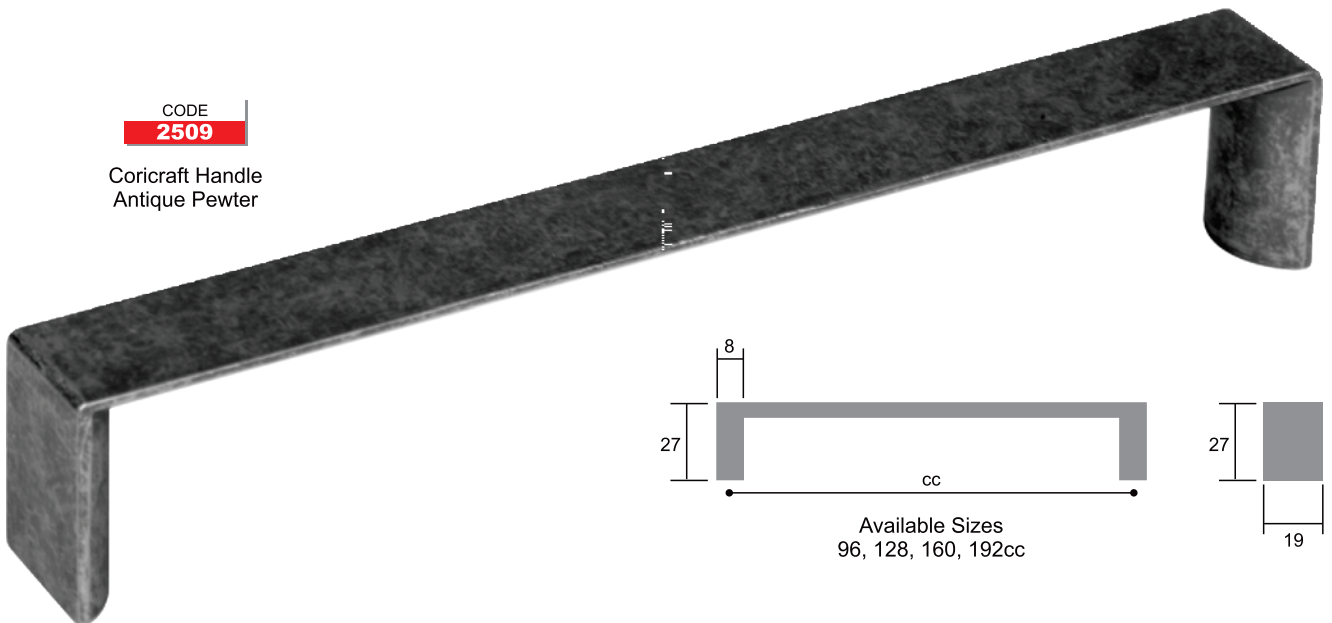

Available Sizes  
128, 160, 192cc

Zinc Handles

CODE  
**2509**

Coricraft Handle  
Antique Brass

CODE  
**2509**

Coricraft Handle  
Antique Copper

CODE  
**2509**

Coricraft Handle  
Antique Pewter