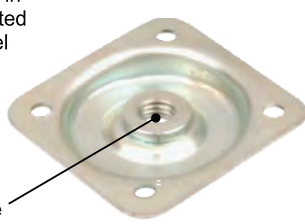

Bed Bracket Set  
L85xW25mm

Male

Hex Bolt

Female  
L80xW40mm  
Brass Plated

CODE  
**SB040**

Sleigh Bed  
Fitting Set  
Brass Plated

CODE  
**L1843**

Wedge Fitting  
L70xW16xT2.0mm  
Brass Plated

CODE  
**L0272**

Leg Plates  
Available in  
Brass Plated  
or Nickel  
Plated

Straight  
Available Sizes  
W45xL45mm, W65xL65mm

CODE  
**L2072-S**

Splayed  
Available Sizes  
W45xL45mm, W65xL65mm

CODE  
**L2062**