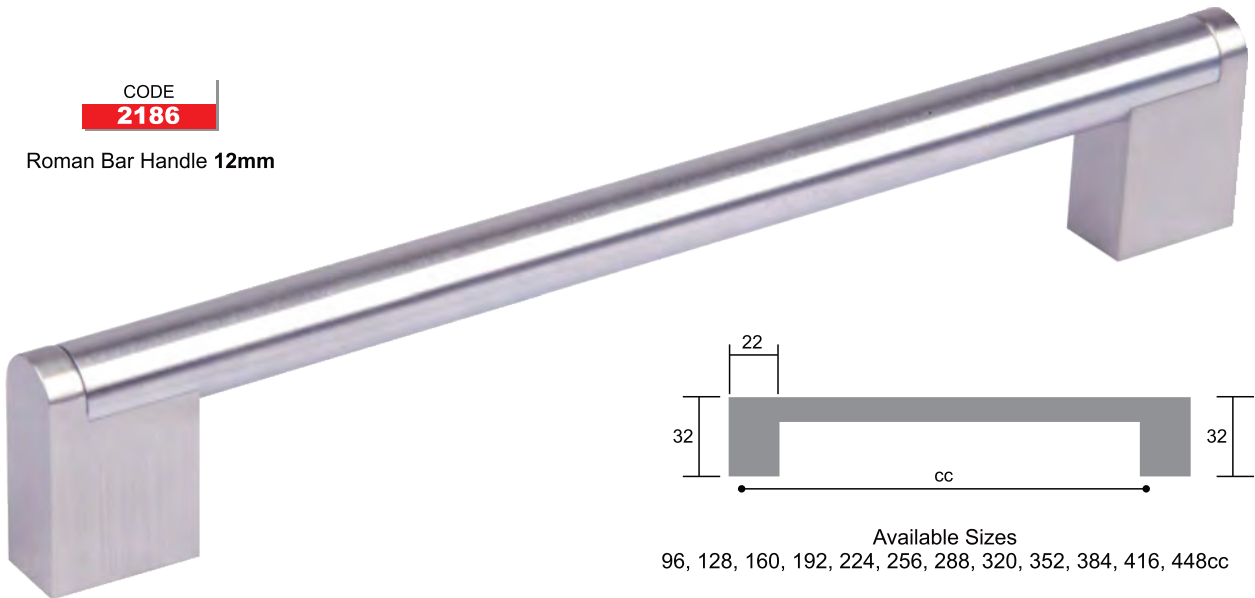

CODE  
**2806**  
Atlante Bar Handle 12mm

Available Sizes  
96, 128, 160, 192, 224, 256, 288, 320, 352, 384, 416, 448cc

CODE  
**2186**  
Roman Bar Handle 12mm

Available Sizes  
96, 128, 160, 192, 224, 256, 288, 320, 352, 384, 416, 448cc