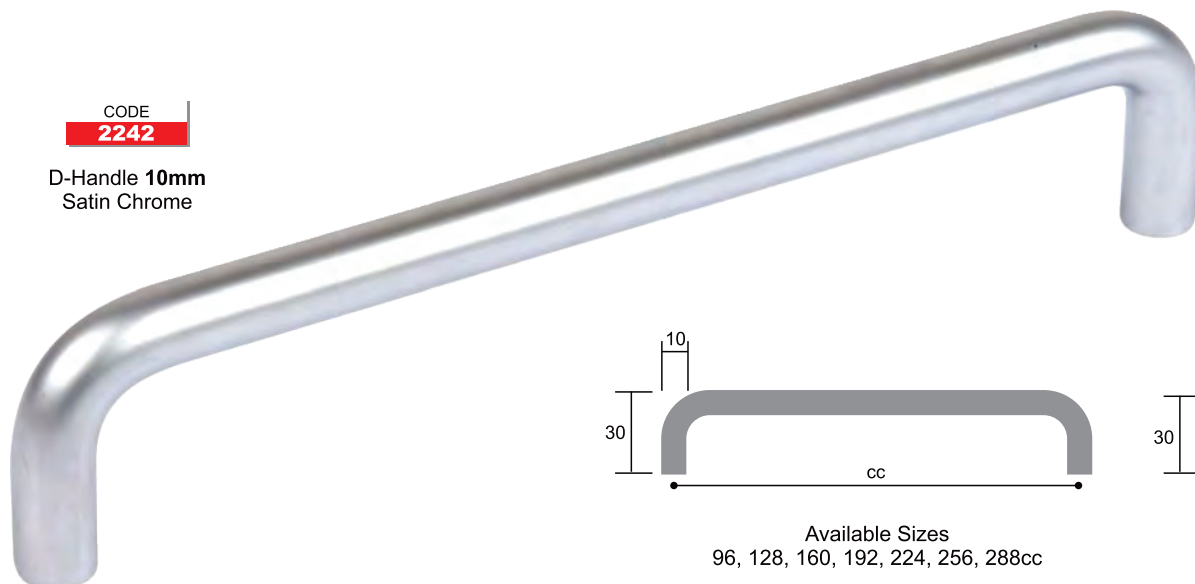

CODE
2242

D-Handle **10mm**
Satin Chrome