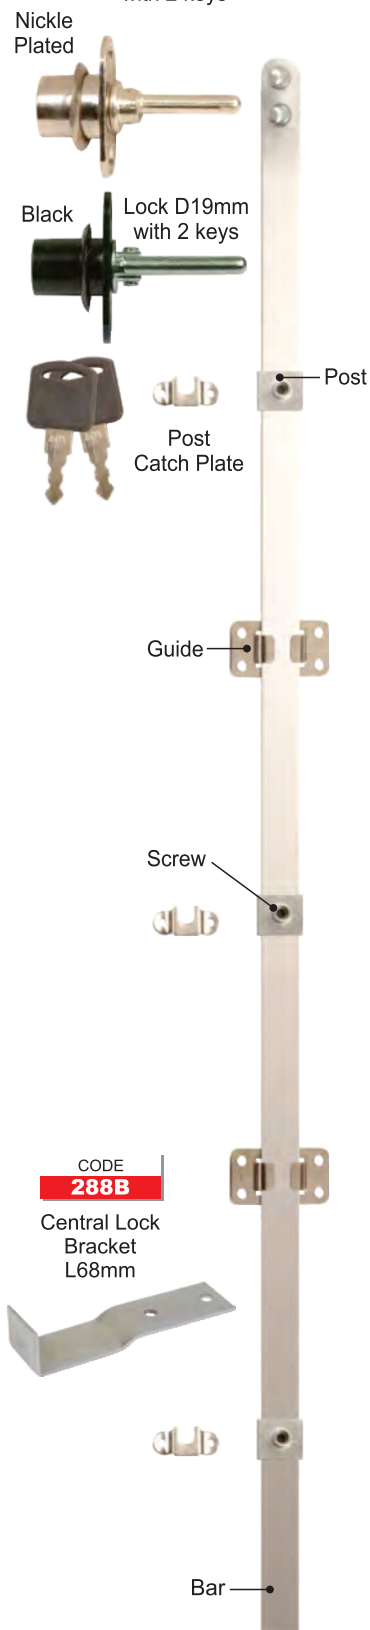

### Cam Lock Strikers

CODE  
**35ST**

L35mm Straight

CODE  
**47ST**

L47mm Hooked

CODE  
**60ST**

L60mm Hooked

CODE  
**103ST**

L47mm Cranked

**Side Mounted**

**Front Mounted**

**Front Mounted Master Keyed**

**Rotating Bar Lock Master Keyed**

**CODE 108NP**

Lock D19mm with 2 keys

Side Mount Central Lock System (Lock, Bar, & Fittings Included) 600mm & 1200mm Lengths Available

**CODE 288NP**

Lock D19 or 16.5mm with 2 keys

Front Mount Central Lock System (Lock, Bar, & Fittings Included) 600mm & 1200mm Lengths Available

**CODE N3700**

Removable Core Central Lock D19mm with 2 keys

Front Mount Central Lock System (Lock, Bar, & Fittings Included) 600mm & 1200mm Lengths Available

**CODE N3900**

Removable Core Lock with 2 Keys

Rotating Bar Lock System (Complete)

**CODE 288B**

Central Lock Bracket L68mm