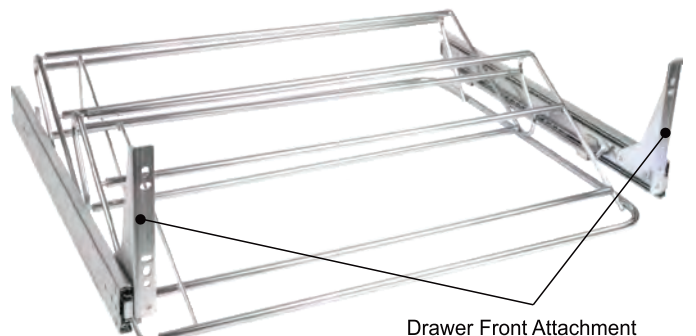

Drawer Front Attachment