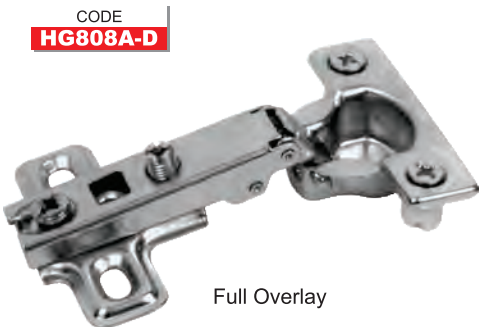

Slide-On Hinges - 26mm with 8mm Dowels on the Cup (Hinge & Plate)

CODE
HG808A-D

Full Overlay