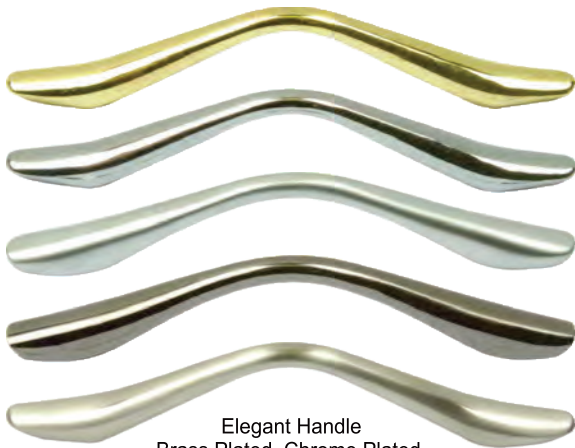

Elegant Handle
Brass Plated, Chrome Plated,
Satin Chrome, Nickel Black,
Brushed Steel

CODE
1102