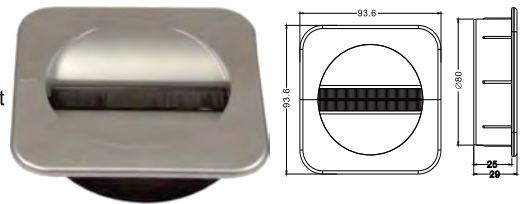

CODE

739SC

Wire Management
D80/93.6mm
Satin Chrome