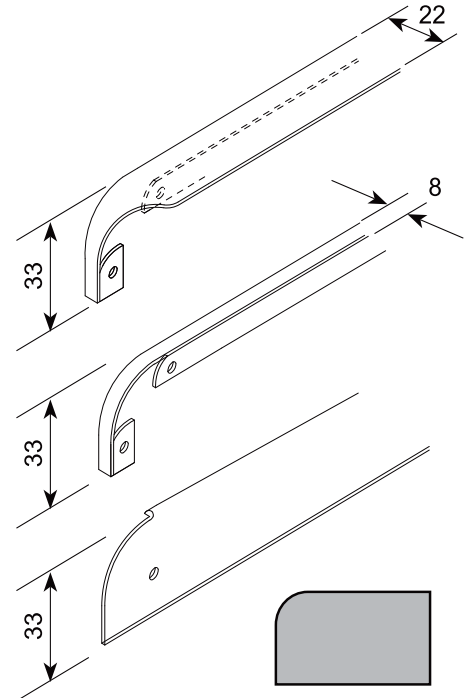

CODE
RWT

Postform End Trim
600 or 900mm
Aluminium, Beige Dust,
Biscuit, Black, Brown,
Silver Vein, White