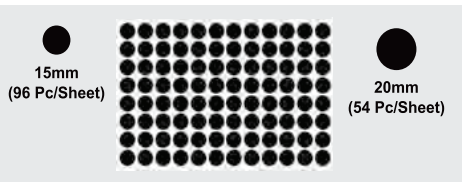

Stick-On Screw Cover Caps

Amber Oak	Cream	Oldenberg
Aluminium	Cherry	Pecan
Balsa	Dark Cherry	Royal Mahogany
Beech	Etimo	Sapele
Beige	Harvard Cherry	Silver
Black	Imbuia	Shale Oak
Bright White	Light Cherry	Striped Wenge
Bodensee	Lunar Ash	Summer Oak
Brown	Memphis Cherry	Walnut
Buche	Mahogany	Wenge
Burnt Oak	Maple	White High Gloss
Cedar	Oak	White