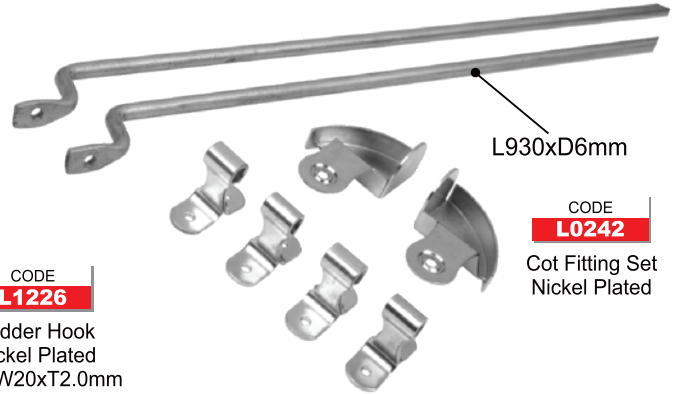

## Metal Fittings

CODE  
**121**

Tie Rail - L305mm  
Nickle Plated

CODE  
**142**

Card Holder  
L78xH44mm

Nickle Plated  
Brass Plated

## Hasp & Staples / Toggle Levers

CODE  
**L383**

Hasp & Staple  
Brass Plated or Nickle Plated  
L55 & 75mm

CODE  
**L0011**

Toggle Lever with Catch  
Brass Plated or Nickle Plated  
L85mm

CODE  
**L384**

Hasp & Staple  
Brass Plated or Nickle Plated  
L90, 115, 150mm

Bed Fittings, Couch Fittings & Metal Brackets

CODE  
**L3140**

Sofa Connector  
L100xW60xT2.0mm

Galvanised

CODE  
**L3144**

Bed Bracket Left & Right  
L105xW79xT2.5mm

CODE  
**L1226**

Ladder Hook  
Nickel Plated  
L65xW20xT2.0mm

L930xD6mm

CODE  
**L0242**

Cot Fitting Set  
Nickel Plated

CODE  
**TH363**

Bed Bracket (8 Piece Set)  
L135xT1.2mm  
Brass Plated

CODE  
**L1873**