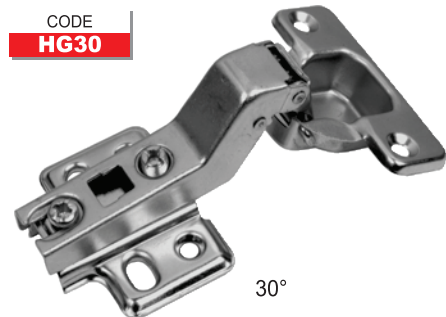

CODE  
**HG868B**

Half Overlay

CODE  
**HG868C**

Inset

Clip-On Hinges - 35mm, 4 Hole Plate (45cc configuration) (Hinge & Plate)

CODE  
**HG621A**

Full Overlay

CODE  
**HG621B**

Half Overlay

CODE  
**HG621C**

Inset

Soft Close Clip-On Hinges - 35mm, 4 Hole Plate (45cc configuration) (Hinge & Plate)

Slide-On Hinge - 35mm, 4 Hole Plate (45cc configuration) (Hinge & Plate) 165°

Frame Hinge - 35mm (Hinge & Plate)

Reverse Action Hinge - 35mm (Hinge & Plate)

Slide-On Hinges - 35mm, 4 Hole Plate (Hinge & Plate) 30°, 90° & 135°

Slide-On Hinges - 35mm, 4 Hole Plate (Hinge & Plate) 45°

270° Hinge - 35mm

Soft Close Clip-On Hinges - 35mm, 4 Hole Plate (45cc configuration) 45°, 90°, 135° & 165°

Interchangeable Clip-On Hinge Series - 35mm, 2 Hole Plate (45cc configuration) with Euro Screws & Dowels (Hinge & Plate)

Available in Standard or Soft Close

CODE  
**HV98A**

Full Overlay

CODE  
**HV98B**

Half Overlay