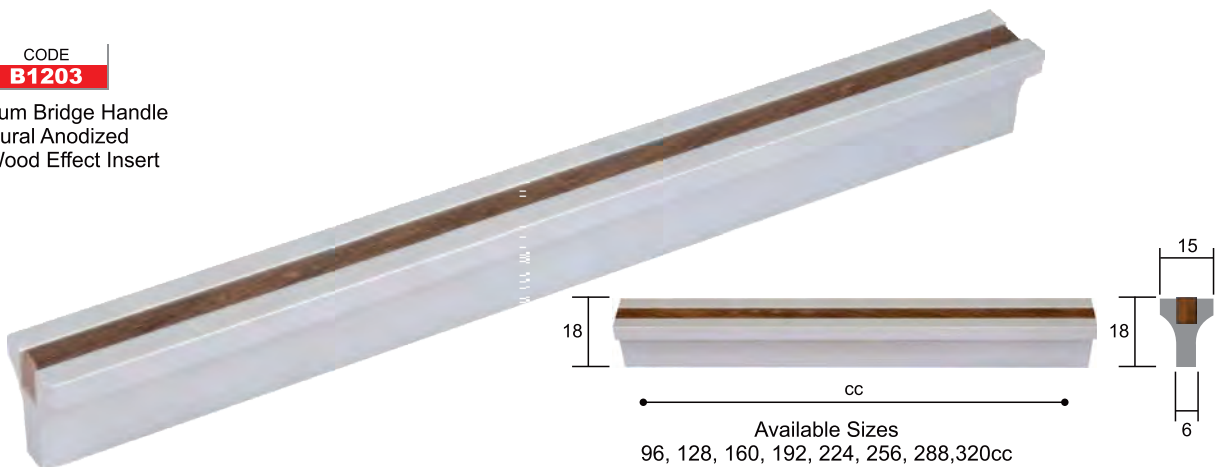

CODE
B1203
Aluminium Bridge Handle
Natural Anodized
With Wood Effect Insert