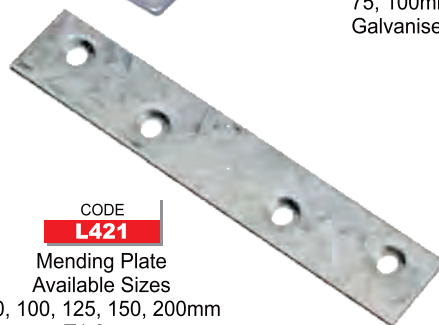

CODE
L421
Mending Plate
Available Sizes
50, 100, 125, 150, 200mm
T1.6mm