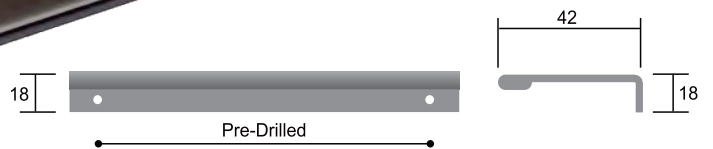

Available Sizes  
96, 128, 160, 192, 224, 256, 288, 320cc

CODE

**A775**

Overlay Handle  
Satin Chrome

Available Sizes  
96, 128, 160, 192, 224, 256, 288, 320cc

CODE

**A775**

Overlay Handle  
Black