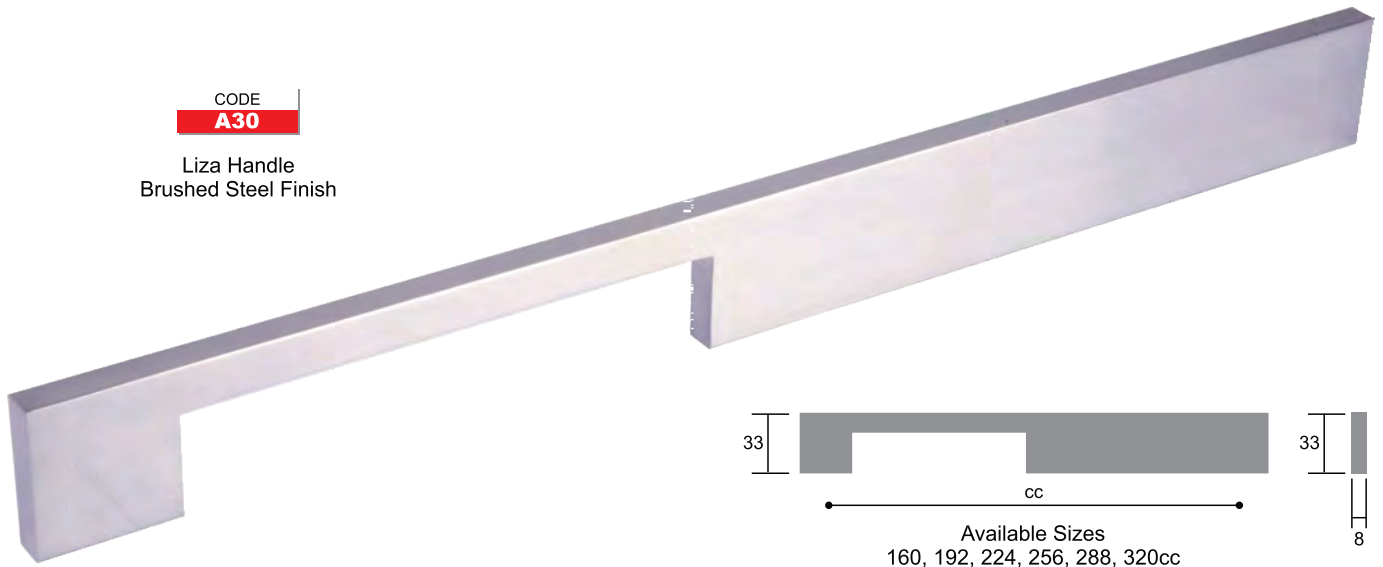

CODE

A30

Liza Handle
Brushed Steel Finish