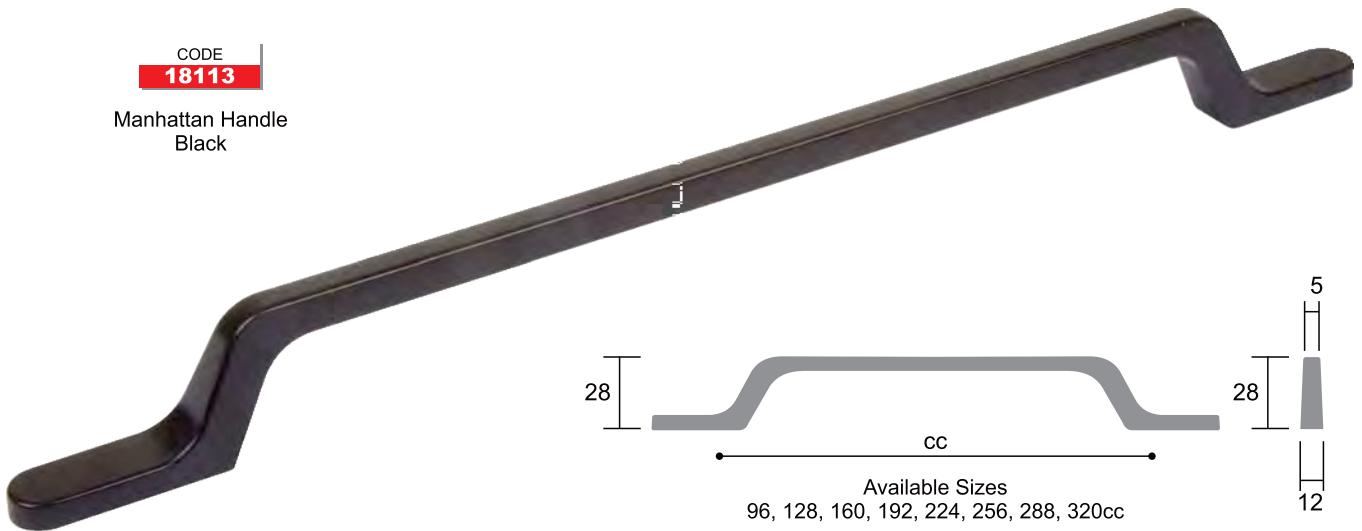

## Aluminium Handles

CODE

**1156**

Strap Handle  
Brushed Steel Finish

CODE

**18113**

Manhattan Handle  
Black

CODE