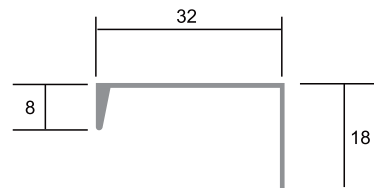

CODE

SD5013

Overlay Handle
Black