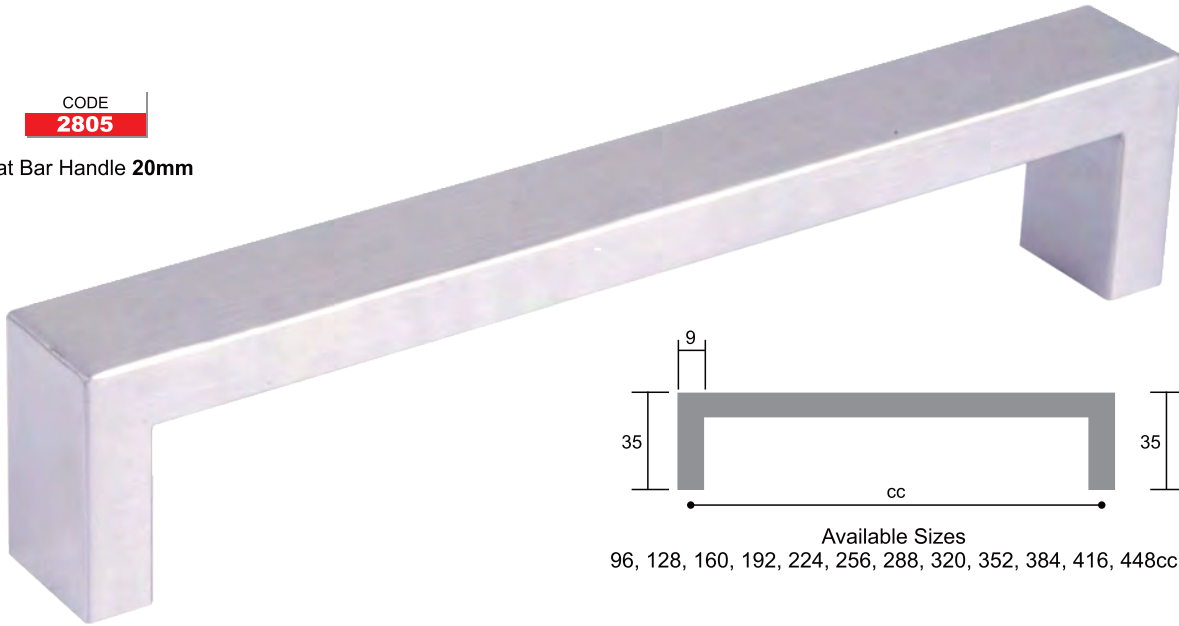

Hollow Stainless Steel Handles

CODE
2805

Flat Bar Handle **20mm**