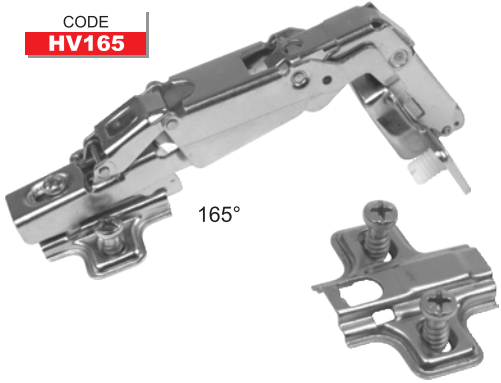

Full Overlay

Standard Base Plate

CODE
HV165

165°