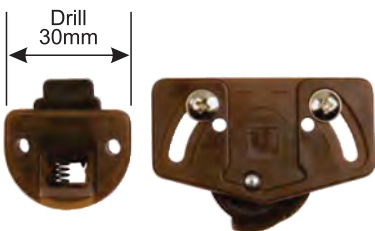

Top & Bottom (2 Piece Set)  
Nylon Wheel Brown

CODE  
**L602**

Top & Bottom (2 Piece Set)  
Nylon Wheel Brown

CODE  
**L602S**

Top & Bottom (2 Piece Set)  
Brass Wheel Brown