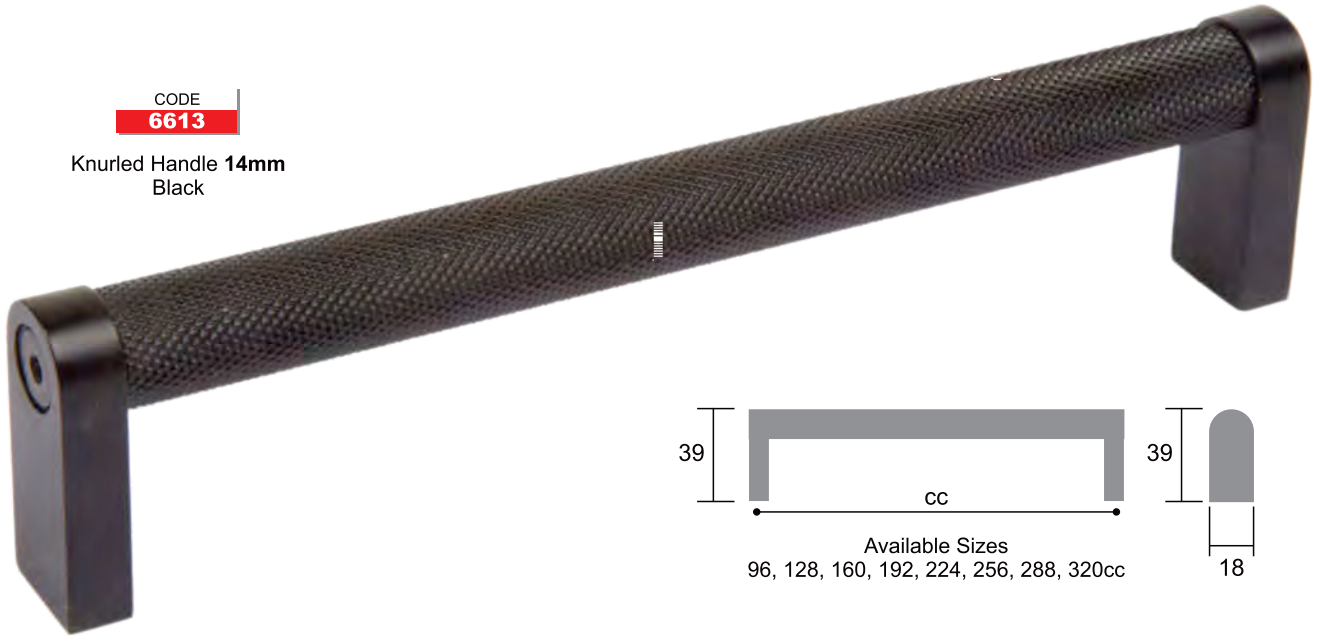

Aluminium Handles

CODE
6613
Knurled Handle 14mm
Black