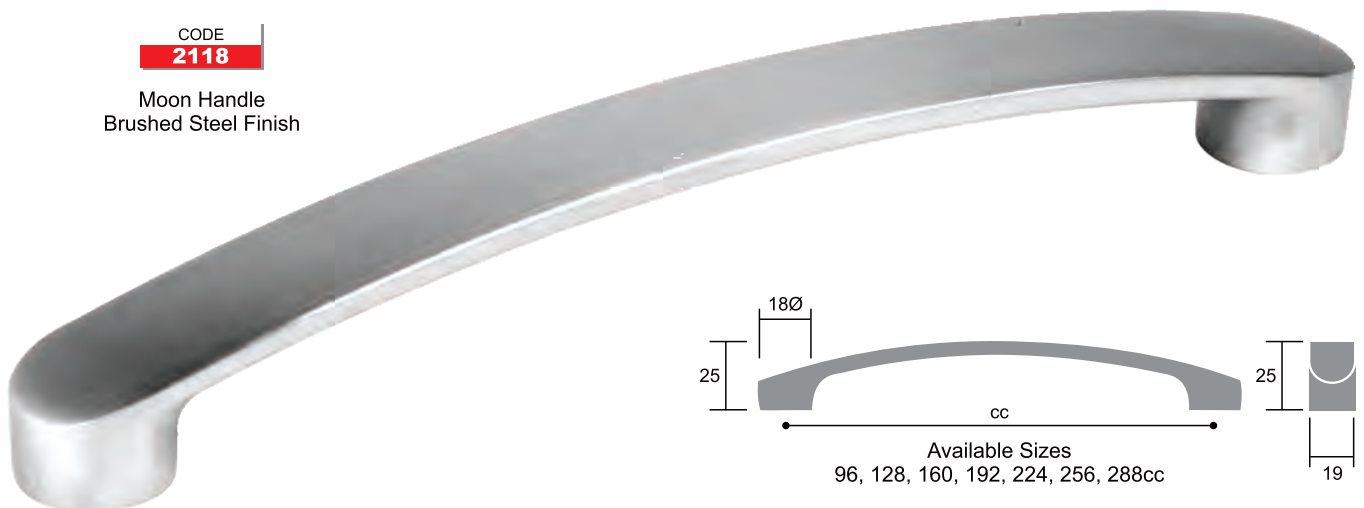

**70002**

Doppio Handle  
Black

Aluminium Handles

CODE  
**6613**  
Knurled Handle 14mm  
Black

CODE  
**8948**  
Epic Flat Handle  
Brushed Steel Finish

CODE  
**2118**  
Moon Handle  
Brushed Steel Finish