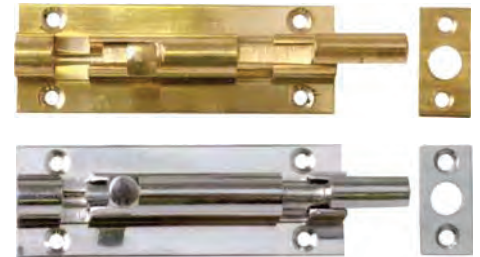

## Barrel Bolts - Necked - Solid Brass

CODE  
**BB50NK**

L50mm  
Brass Plated or Chrome Plated

CODE  
**BB64NK**

L64mm  
Brass Plated or Chrome Plated

CODE  
**BB76NK**

L76mm  
Brass Plated or Chrome Plated

## Barrel Bolts - Straight - Solid Brass

CODE  
**BB50ST**

L50mm  
Brass Plated or Chrome Plated

CODE  
**BB64ST**

L64mm  
Brass Plated or Chrome Plated

CODE  
**BB76ST**

L76mm  
Brass Plated or Chrome Plated