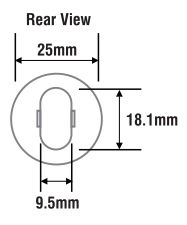

Wooden Knobs

CODE
TW

Mushroom Knob
Pine Unfinished & Lacquered

CODE
TW

Mushroom Knob
Pine Unfinished & Lacquered

Wooden Handles

CODE
4210

CODE
4213

CODE
31610

CODE
1106

Duckfoot Handle 76cc
Brass Plated, Antique Brass, Antique Copper

Steel Escutcheons

CODE
E15

W14xH42mm

CODE
E24

D35mm

CODE
E23

D25mm

CODE
E144

W20xH38mm

Steel Escutcheons

CODE
E22

W20xH34

CODE
EP1

Plastic Escutcheons

CODE
EP5

CODE
EP8