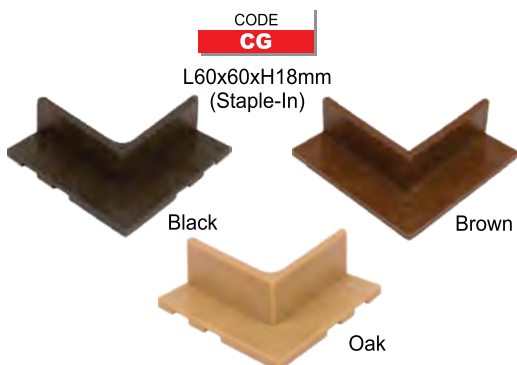

Plastic Glides

CODE
CG

L60x60xH18mm
(Staple-In)

Black

Brown

Oak

CODE
SG

L40x18x12mm
(Staple-In)

Black

CODE
CNR-PR

Corner Protector
Clear
(Staple-In)

CODE
G32

L50xW14xT3.0mm

32mm

Black or Brown