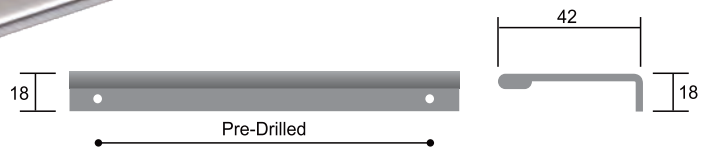

## Aluminium Handles

CODE

**A775**

Overlay Handle  
Chrome Plated

Available Sizes  
96, 128, 160, 192, 224, 256, 288, 320cc

CODE

**A775**

Overlay Handle  
Brushed Steel Finish