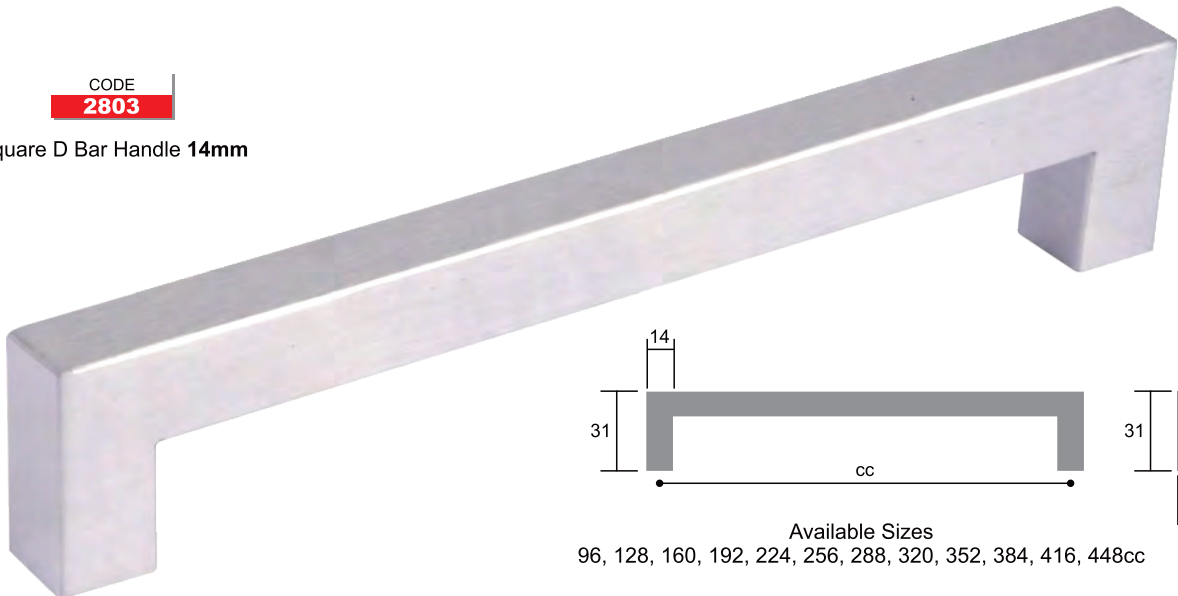

CODE
2803
Square D Bar Handle 14mm

Available Sizes
96, 128, 160, 192, 224, 256, 288, 320, 352, 384, 416, 448cc