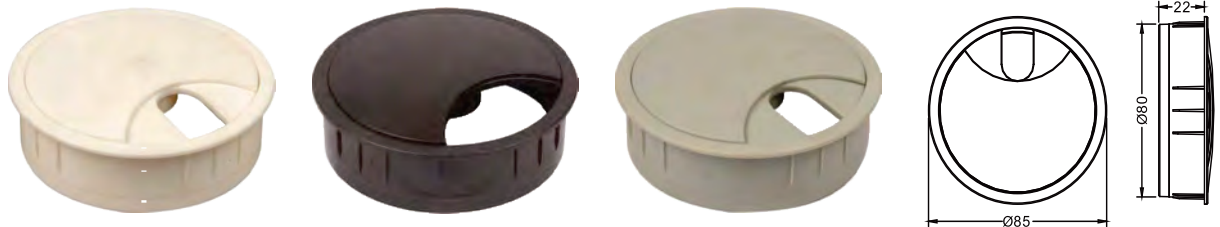

White

Black

Brown

Tan

Light Grey

Dark Grey

CODE

738

Wire Management
D80/85mm