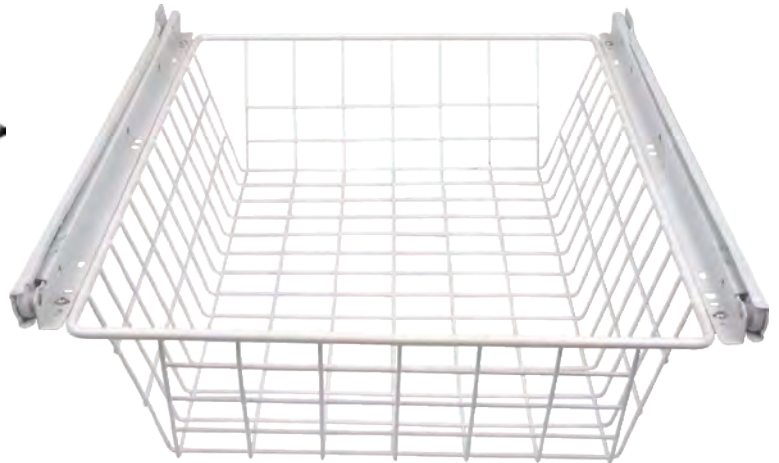

CODE  
**VBCP**

Grace Basket with Full Extension Runners  
Available Sizes 300, 350, 400, 450, 500, 600mm Units  
Chrome Plated

Also Available in Soft Close

CODE  
**VBWT**

White Basket with Drawer Runners  
H120 or H200mm  
Available Sizes 400, 450, 500, 600mm Units