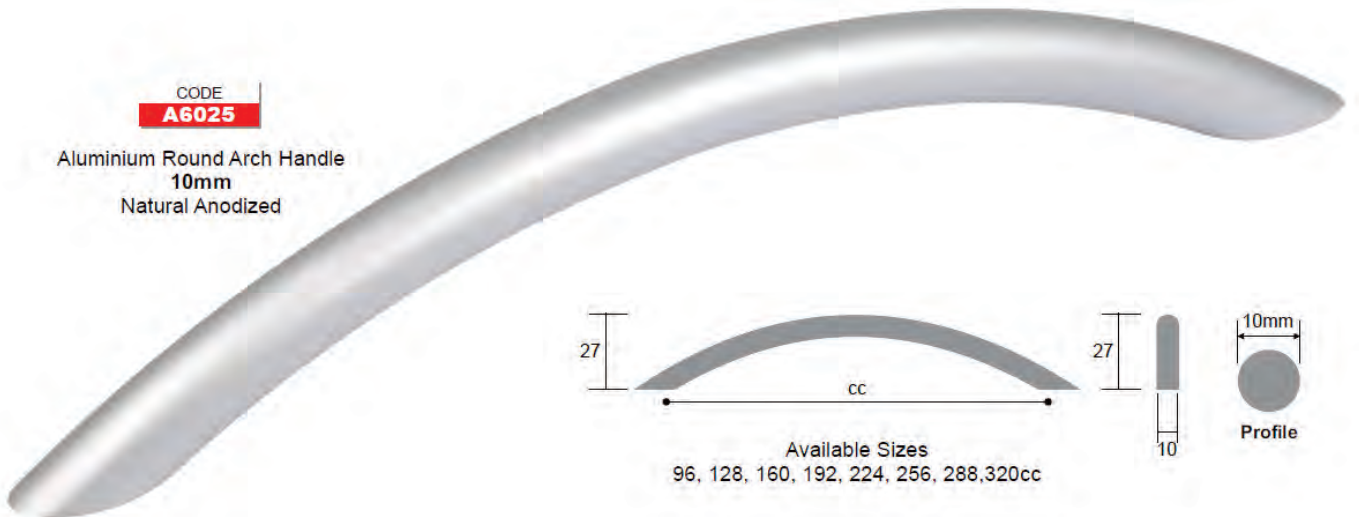

CODE
A6025

Aluminium Round Arch Handle
10mm
Natural Anodized