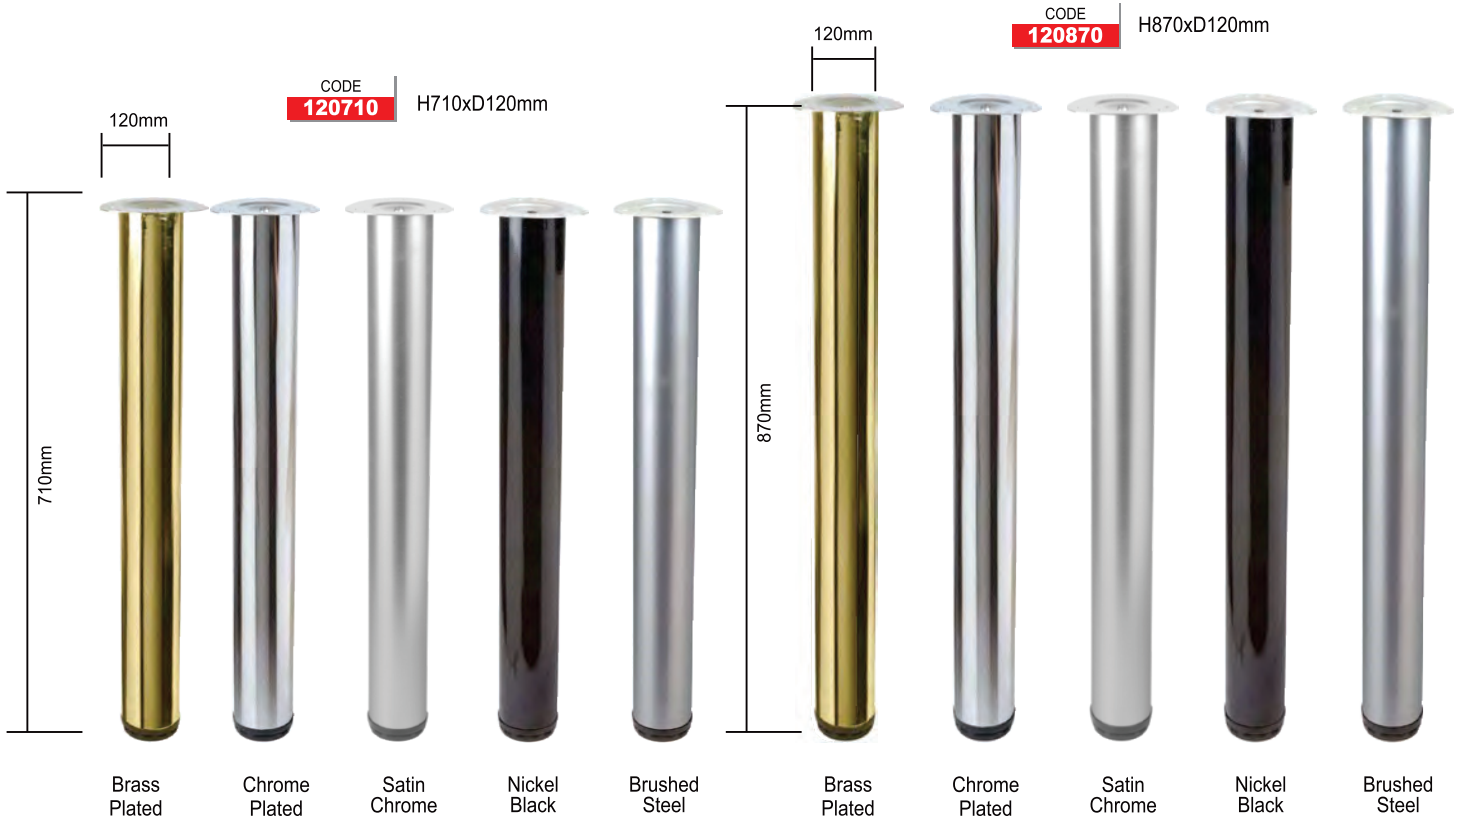

Kitchen Legs (120mm Heavy)