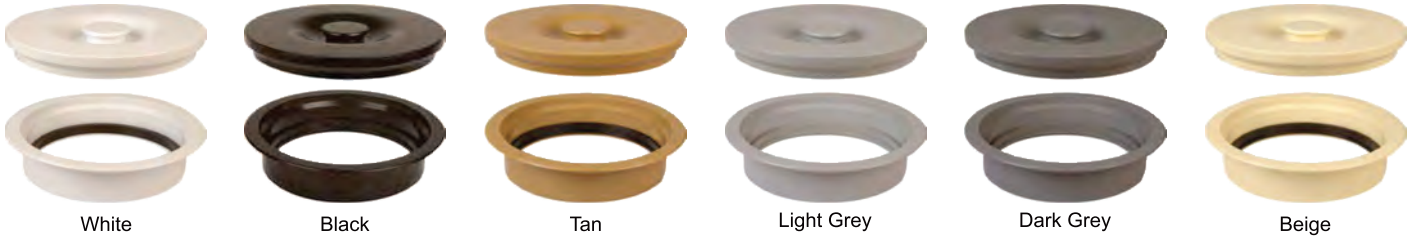

## Waste Rings

CODE **WTB** | Work Top Waste Ring & Lid Set 3 Piece  
Ø210mm Cutout

White

Black

Tan

Light Grey

Dark Grey

Beige