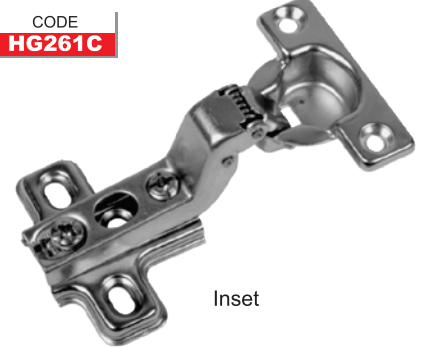

Interchangeable Clip-On Hinge Series - 35mm, 2 Hole Plate (45cc configuration) with Euro Screws & Dowels (Hinge & Plate)

Available in Standard or Soft Close

CODE  
**HV98A**

Full Overlay

CODE  
**HV98B**

Half Overlay

Standard Base Plate

Soft Close Base Plate

Slide-On Hinges - 26mm (Hinge & Plate)

CODE  
**HG261A**

Full Overlay

CODE  
**HG261B**

Half Overlay

CODE  
**HG261C**

Inset

Slide-On Hinges - 26mm with 8mm Dowels on the Cup (Hinge & Plate)

CODE  
**HG808A-D**

Full Overlay

CODE  
**HG808B-D**

Half Overlay

CODE  
**HG808C-D**

Inset

Sinkless hinges are hinges that are installed on the surface of a door and carcass without the need for mortising.