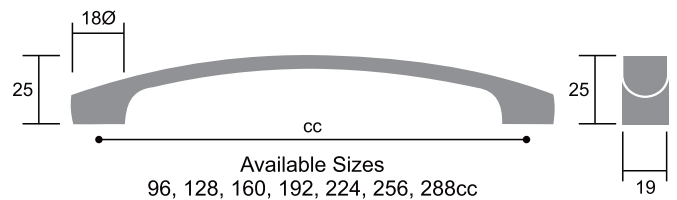

**70002**

Doppio Handle  
Black

Aluminium Handles

CODE  
**6613**  
Knurled Handle 14mm  
Black

CODE  
**8948**  
Epic Flat Handle  
Brushed Steel Finish

CODE  
**2118**  
Moon Handle  
Brushed Steel Finish