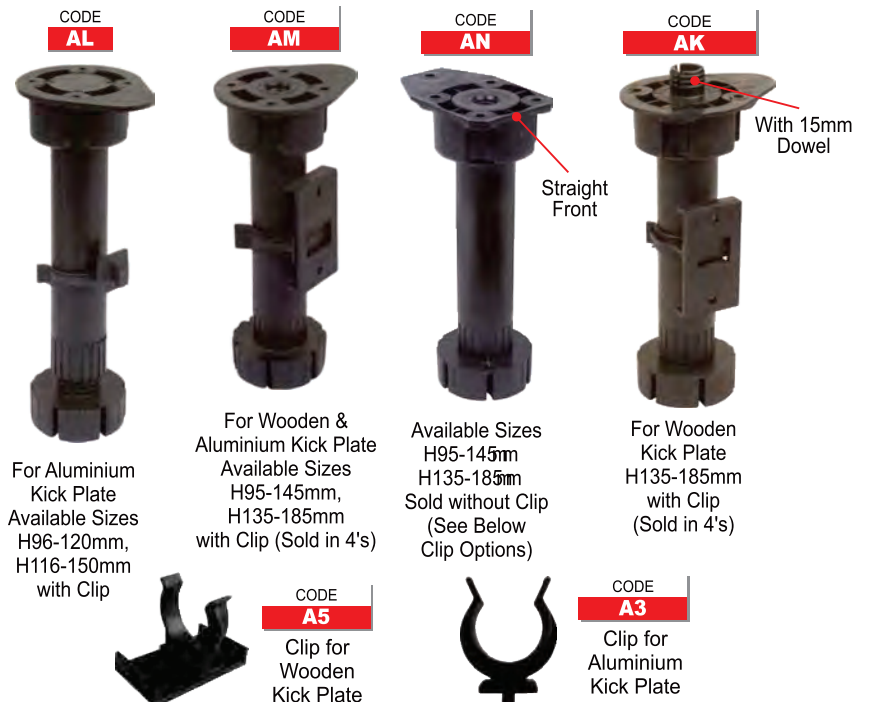

Kitchen Legs (80mm Medium)

Kitchen Legs (120mm Heavy)

Kitchen Legs (Tapered)

**Kitchen Legs 60mm Slimline**
**Kitchen Legs 80mm Medium**

**Kick Plate System**
**Legs - Adjustable**

A handle, the attached piece of hardware that is used to open and close a cabinet door or drawer. Handles are available in many styles, materials and finishes. Handles are vital to door and drawer operation while they also complete the aesthetics of the room. Cabinet handles are usually adhered to the face of a door or drawer by screws that completely pass through to the other side.