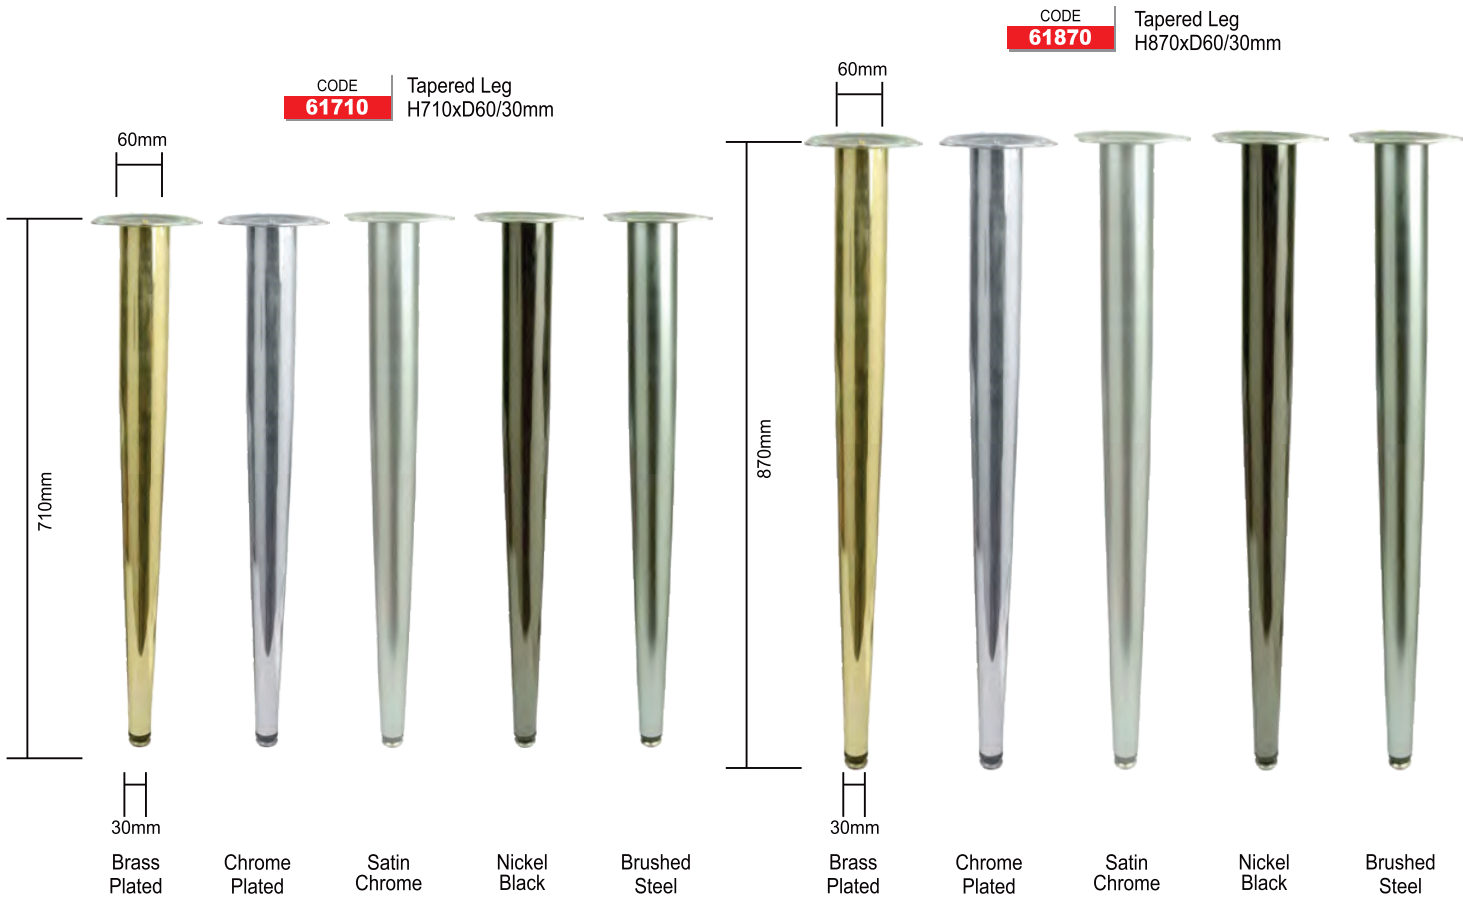

Kitchen Legs (80mm Medium)

Kitchen Legs (120mm Heavy)

Kitchen Legs (Tapered)

**Kitchen Legs 60mm Slimline**
**Kitchen Legs 80mm Medium**

**Kick Plate System**
**Legs - Adjustable**

A handle, the attached piece of hardware that is used to open and close a cabinet door or drawer. Handles are available in many styles, materials and finishes. Handles are vital to door and drawer operation while they also complete the aesthetics of the room. Cabinet handles are usually adhered to the face of a door or drawer by screws that completely pass through to the other side.