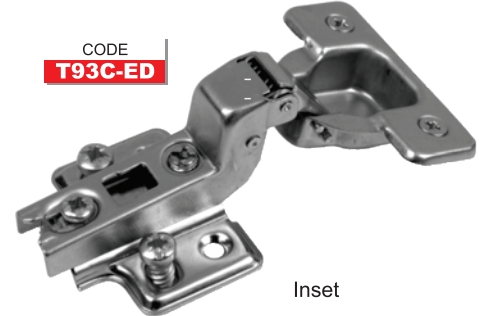

Concealed Hinges are hinges that are hidden from view when the cabinet door is closed. Hinges are mortised into both the carcass and edge of a door.

Slide-On Hinges - 35mm, 4 Hole Plate (45cc configuration) (Hinge & Plate)

CODE  
**9548**

Full Overlay

CODE  
**9558**

Half Overlay

CODE  
**9568**

Inset

Slide-On Hinges - 35mm, 4 Hole Plate (42cc configuration) with Euro Screws & Dowels (Hinge & Plate)

CODE  
**T93A-ED**

Full Overlay

CODE  
**T93B-ED**

Half Overlay

CODE  
**T93C-ED**

Inset

Soft Close Clip-On Hinges - 35mm, 3D Plate (48cc configuration) (Hinge & Plate)

CODE  
**HG868A**

Full Overlay

CODE  
**HG868B**

Half Overlay

CODE  
**HG868C**

Inset

Clip-On Hinges - 35mm, 4 Hole Plate (45cc configuration) (Hinge & Plate)

CODE  
**HG621A**

Full Overlay

CODE  
**HG621B**