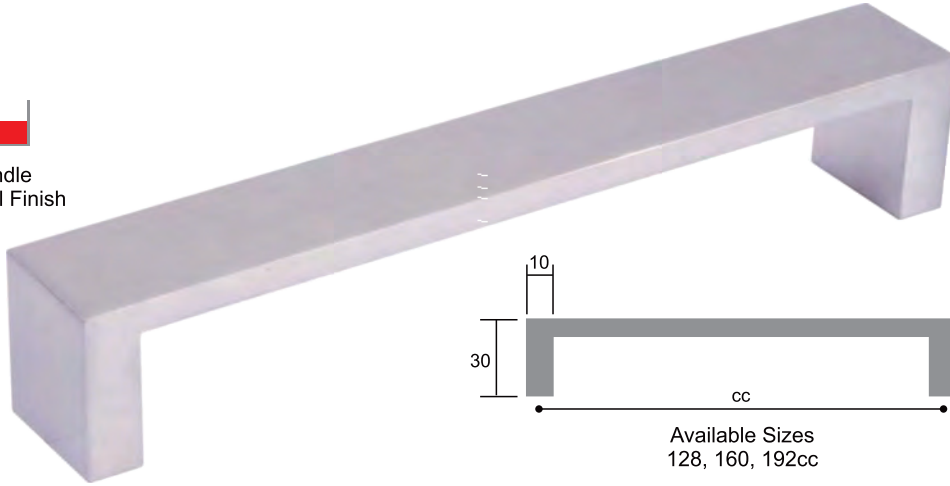

Zinc Handles

CODE

817

Cindy Handle
Brushed Steel Finish

Available Sizes
128, 160, 192cc

CODE

2516

Cuba Handle
Brushed Steel Finish