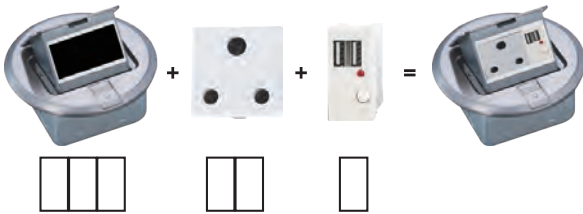

**Cut Out Size : 95mm**

UNPOPULATED FLOOR HOUSING

**FB-SPU-5S**

ALUMINIUM ALLOY. 3 WAY POP UP SQUARE HOUSING.

CREATE YOUR OWN COMBINATIONS

\*NOTE ALL WHITE MATRIX MODULES WILL FIT INTO THE POP UP FLOOR HOUSINGS EXCEPT FOR THE MXM-PO01USB, BK-MXM-PO1USB & T-MXM-PO1USB.