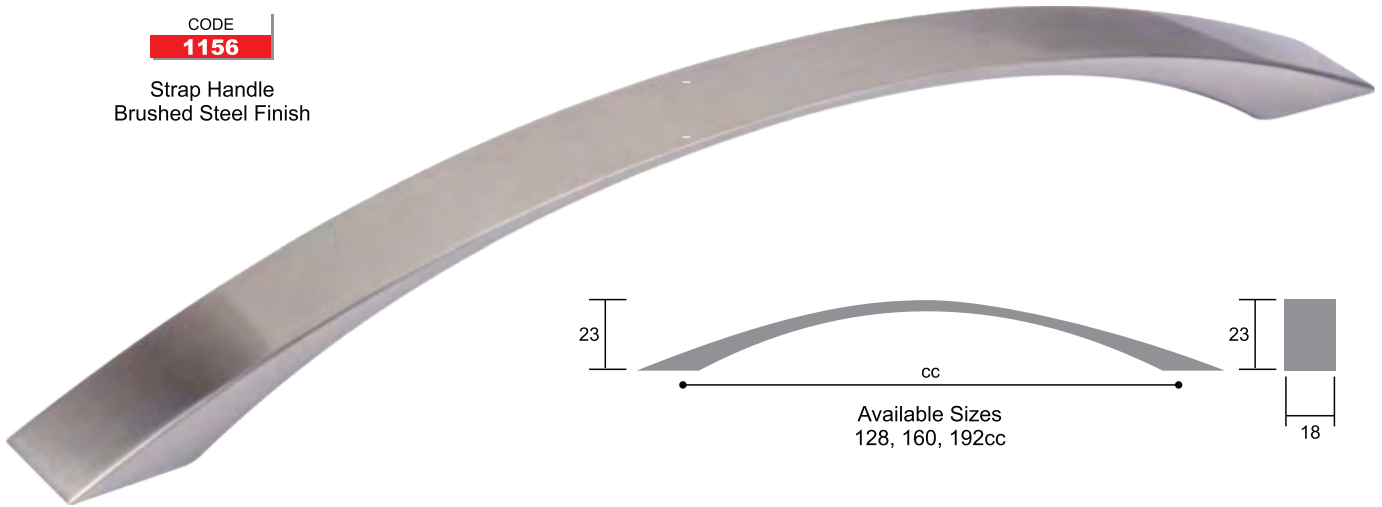

Aluminium Handles

CODE

1156

Strap Handle
Brushed Steel Finish