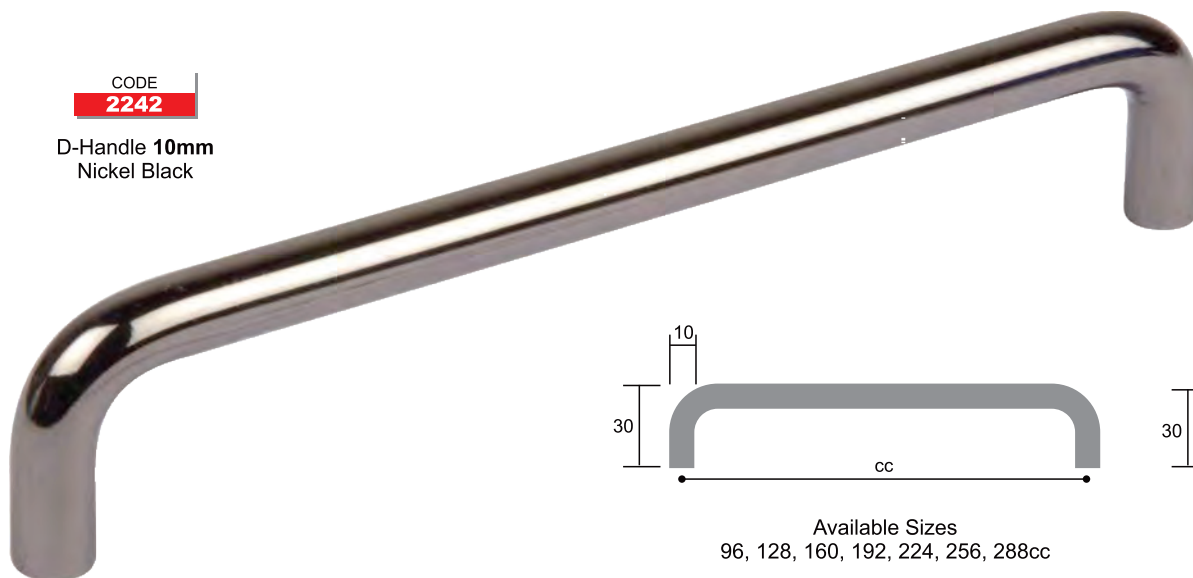

CODE
2242

D-Handle **10mm**
Nickel Black