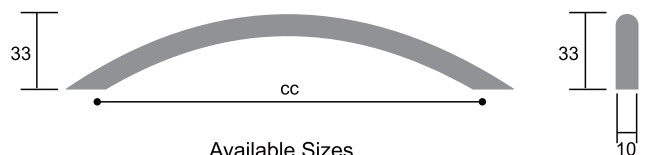

Available Sizes
96, 128, 160, 192, 224, 256, 288, 320, 352cc