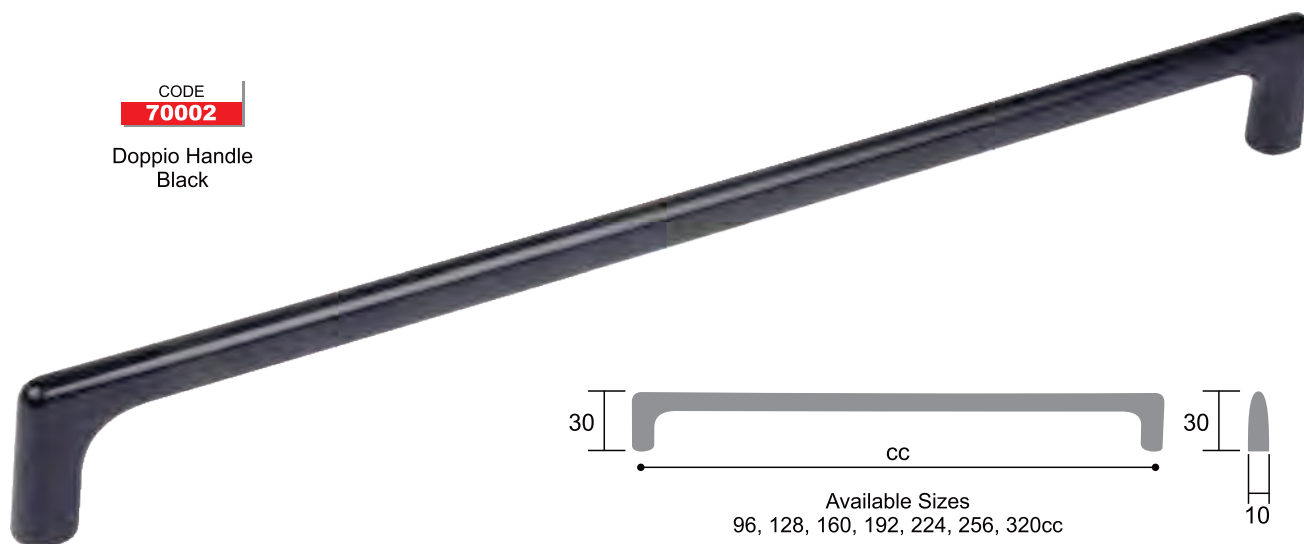

**70002**

Doppio Handle  
Black

Aluminium Handles

CODE  
**6613**  
Knurled Handle 14mm  
Black

CODE  
**8948**  
Epic Flat Handle  
Brushed Steel Finish

CODE  
**2118**  
Moon Handle  
Brushed Steel Finish