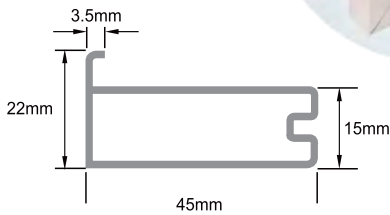

Aluminium Glass Door Profile System

Drill standard pot holes as required