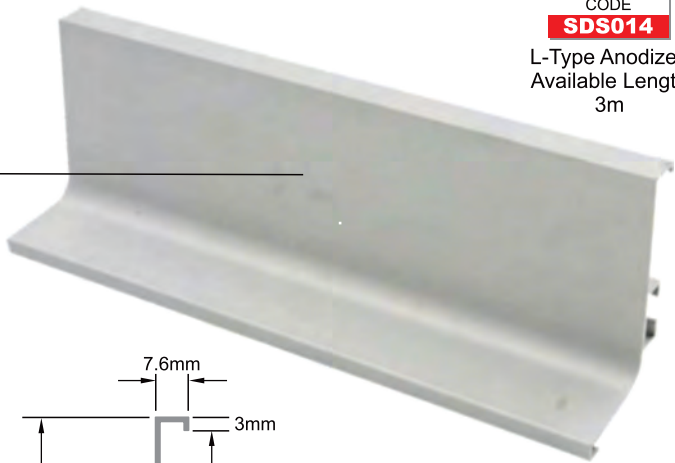

Black

CODE  
**CNR-PR**

Corner Protector  
Clear  
(Staple-In)

CODE  
**G32**

L50xW14xT3.0mm

32mm

Black or Brown

GOLA ALUMINIUM PROFILE HANDLE