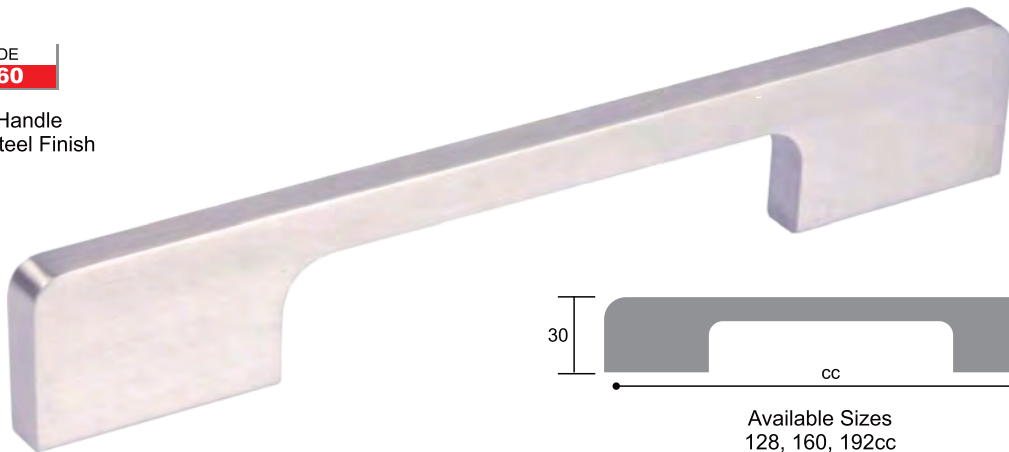

Available Sizes
128, 160, 192cc

CODE

1192

Portland Handle
Brushed Steel Finish