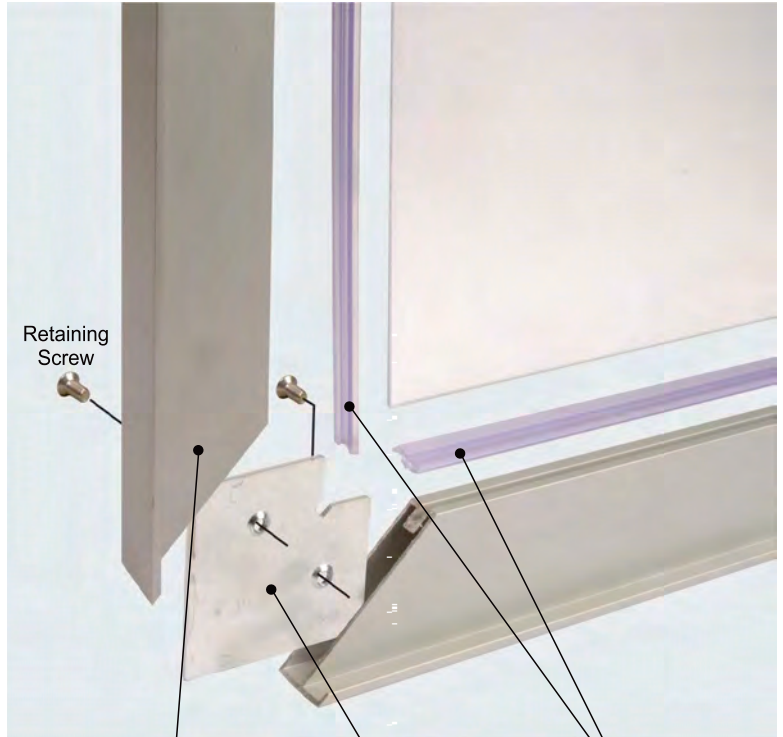

## Aluminium Glass Door Profile System

Drill standard pot holes as required

CODE  
**7916**

Aluminium Extrusion Anodized  
Available Length 3m  
(Mitre cut to size as required)

CODE  
**C5**

Corner Bracket  
Supplied with 2 Screws  
(4 Pieces per Set)