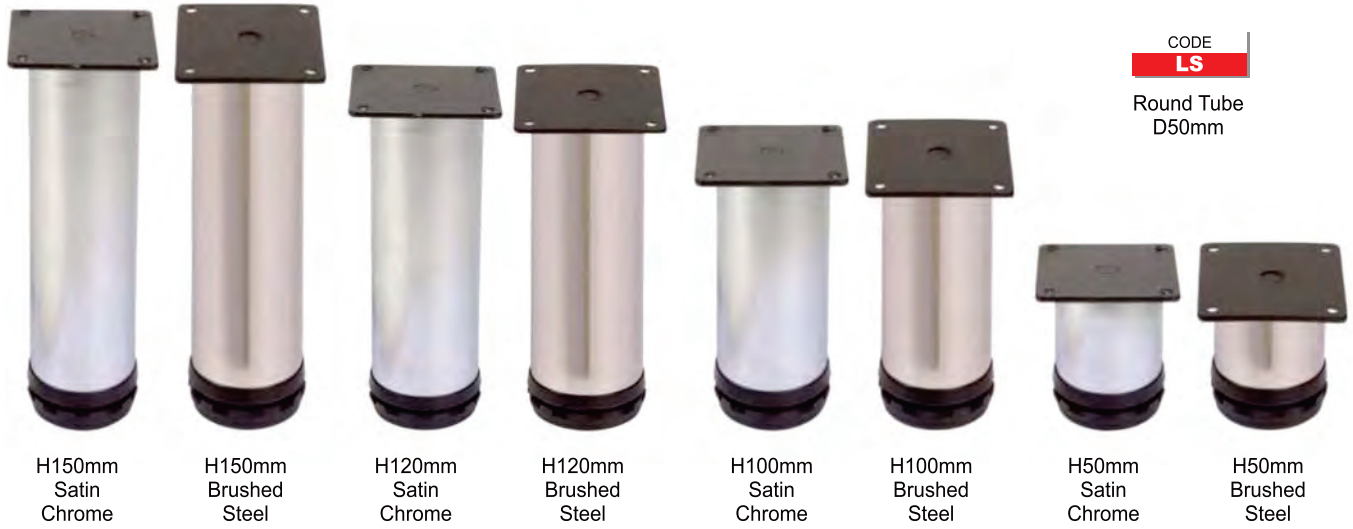

Furniture Legs