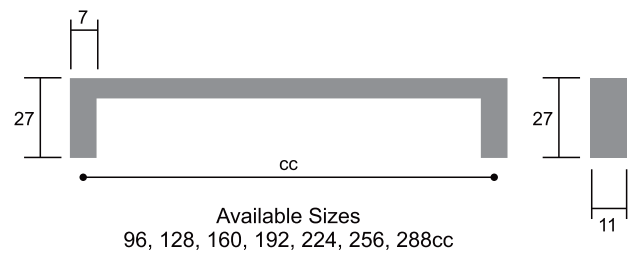

**70002**

Doppio Handle  
Black

Aluminium Handles

CODE  
**6613**  
Knurled Handle 14mm  
Black

CODE  
**8948**  
Epic Flat Handle  
Brushed Steel Finish

CODE  
**2118**  
Moon Handle  
Brushed Steel Finish