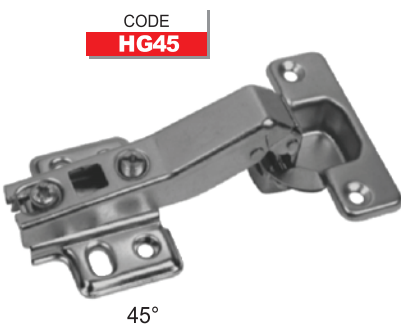

Half Overlay

CODE  
**HG621C**

Inset

Soft Close Clip-On Hinges - 35mm, 4 Hole Plate (45cc configuration) (Hinge & Plate)

Slide-On Hinge - 35mm, 4 Hole Plate (45cc configuration) (Hinge & Plate) 165°

Frame Hinge - 35mm (Hinge & Plate)

Reverse Action Hinge - 35mm (Hinge & Plate)

Slide-On Hinges - 35mm, 4 Hole Plate (Hinge & Plate) 30°, 90° & 135°

Slide-On Hinges - 35mm, 4 Hole Plate (Hinge & Plate) 45°

270° Hinge - 35mm

Soft Close Clip-On Hinges - 35mm, 4 Hole Plate (45cc configuration) 45°, 90°, 135° & 165°