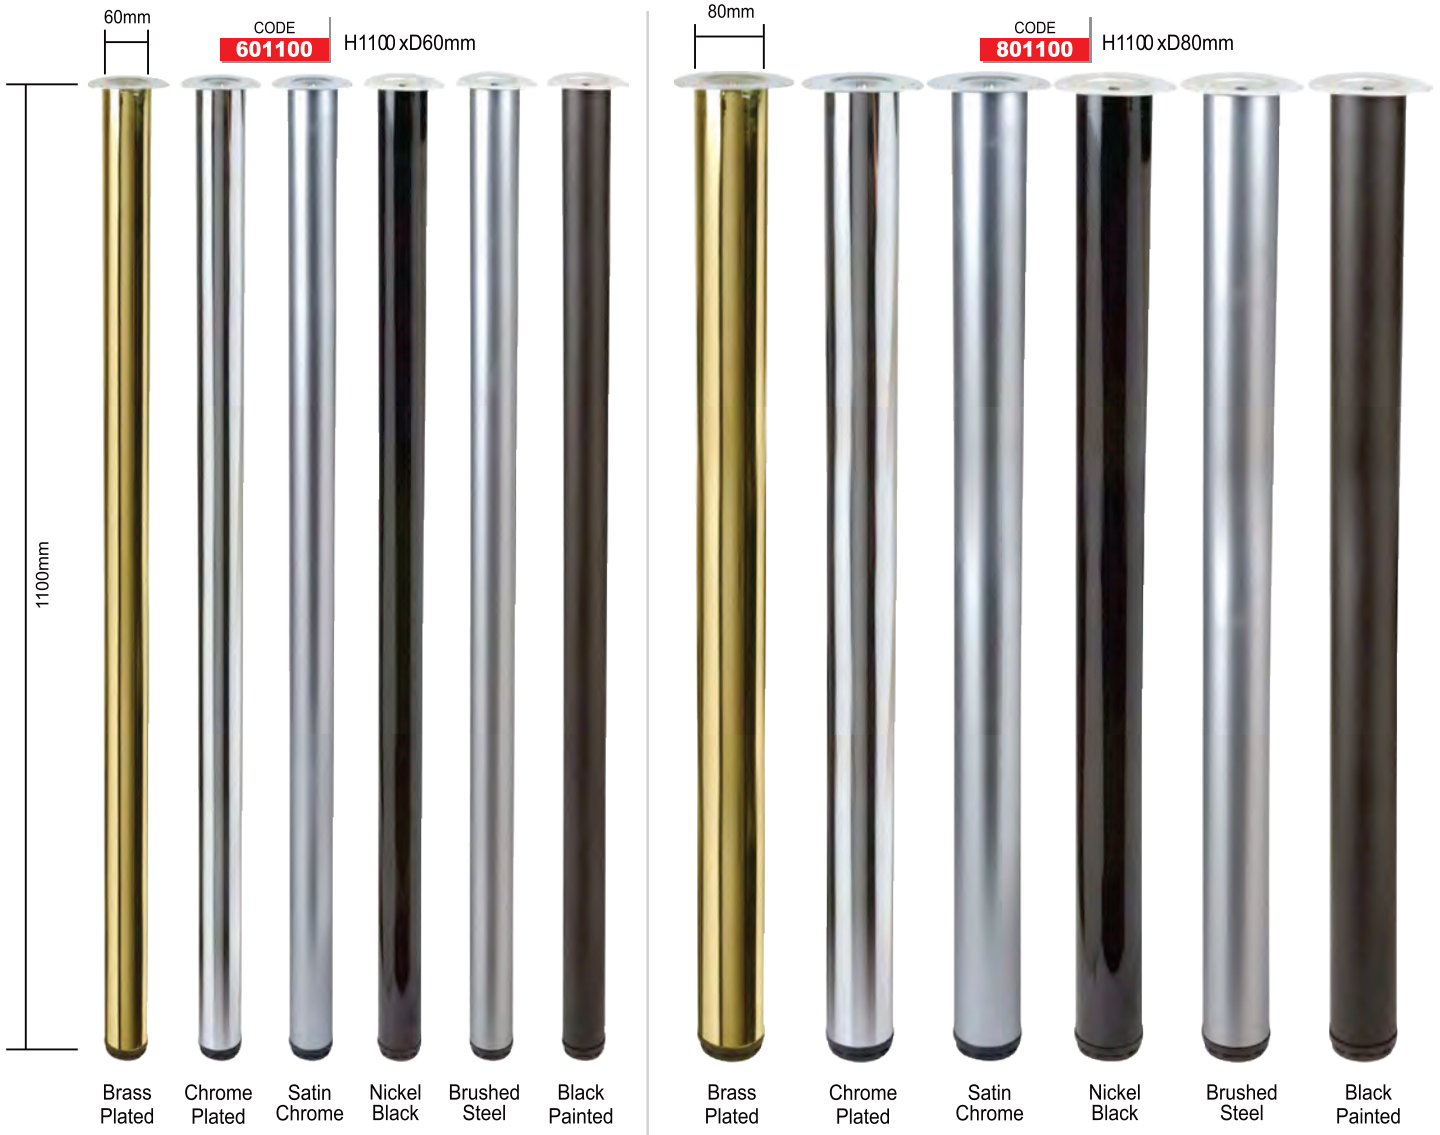

Kitchen Legs (80mm Medium)

Kitchen Legs (120mm Heavy)

Kitchen Legs (Tapered)

**Kitchen Legs 60mm Slimline**
**Kitchen Legs 80mm Medium**

**Kick Plate System**
**Legs - Adjustable**

A handle, the attached piece of hardware that is used to open and close a cabinet door or drawer. Handles are available in many styles, materials and finishes. Handles are vital to door and drawer operation while they also complete the aesthetics of the room. Cabinet handles are usually adhered to the face of a door or drawer by screws that completely pass through to the other side.