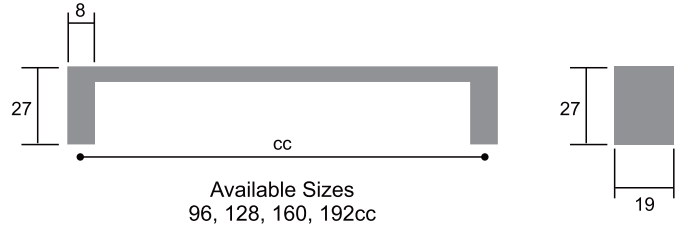

Available Sizes  
128, 160, 192cc

Zinc Handles

CODE  
**2509**

Coricraft Handle  
Antique Brass

CODE  
**2509**

Coricraft Handle  
Antique Copper

CODE  
**2509**

Coricraft Handle  
Antique Pewter