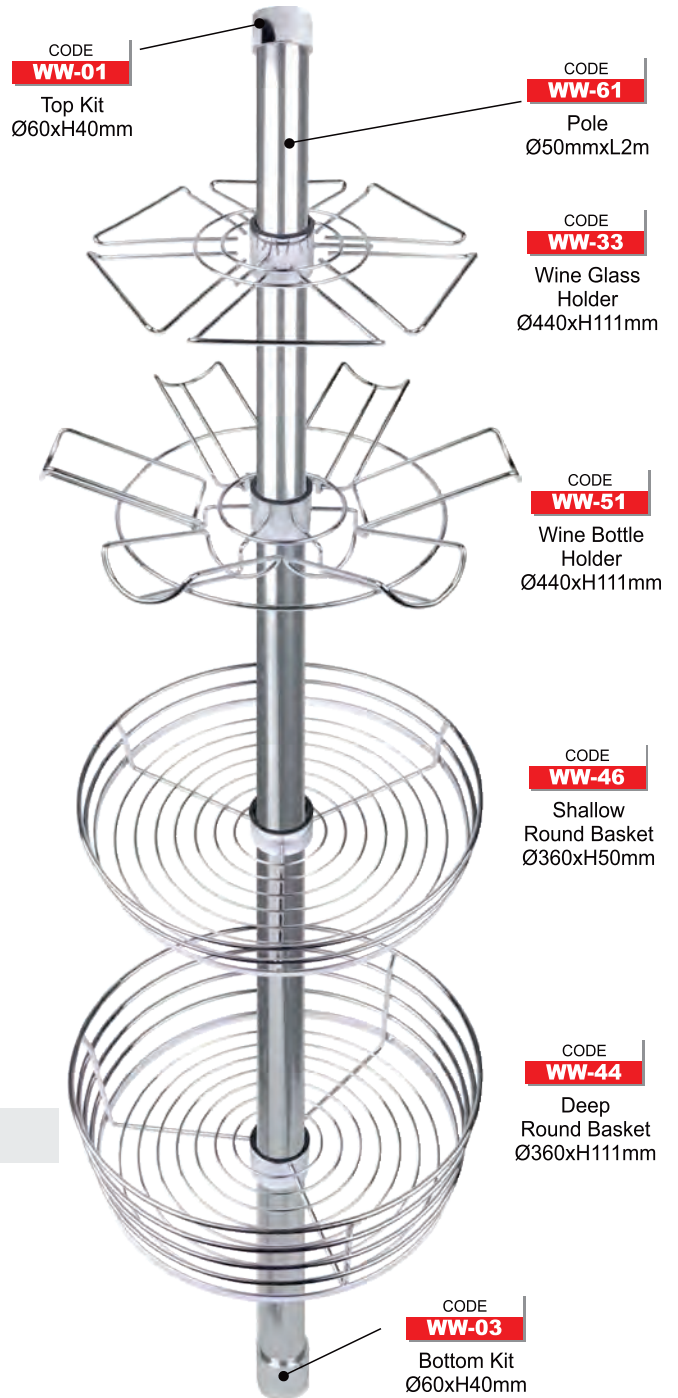

CODE  
**3601**  
Pull Out Trouser  
9 Bar  
Chrome Plated

CODE  
**WW-01**  
Top Kit  
Ø60xH40mm

CODE  
**WW-61**  
Pole  
Ø50mmxL2m

CODE  
**WW-33**  
Wine Glass  
Holder  
Ø440xH111mm

CODE  
**WW-51**  
Wine Bottle  
Holder  
Ø440xH111mm