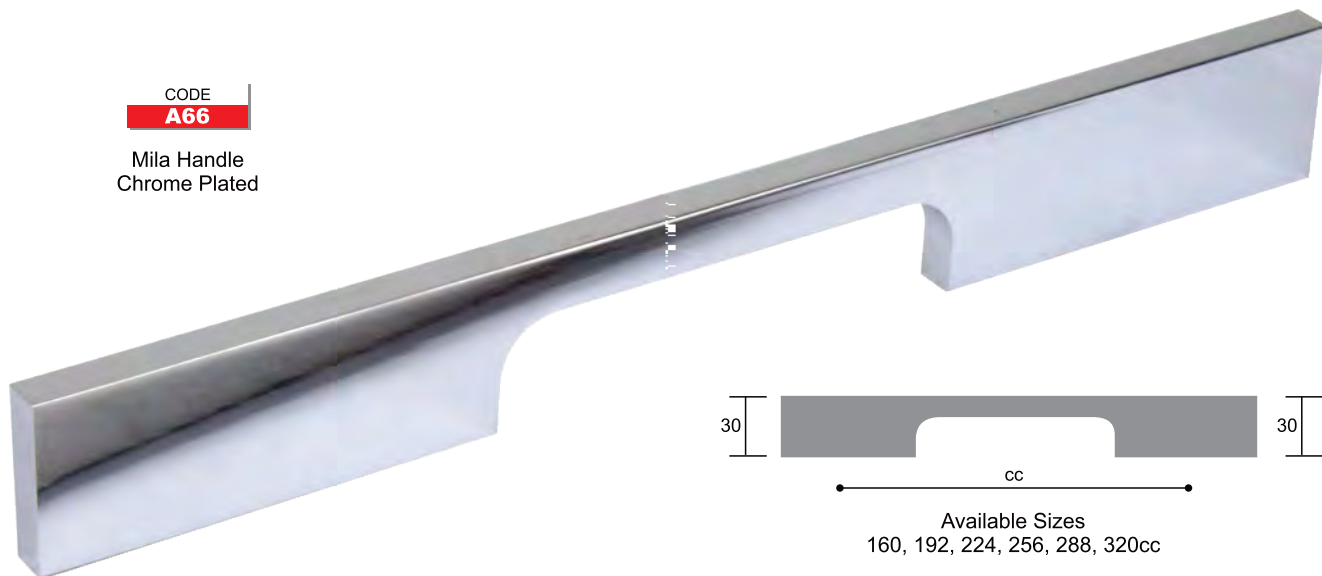

Aluminium Handles

CODE

A66

Mila Handle
Chrome Plated