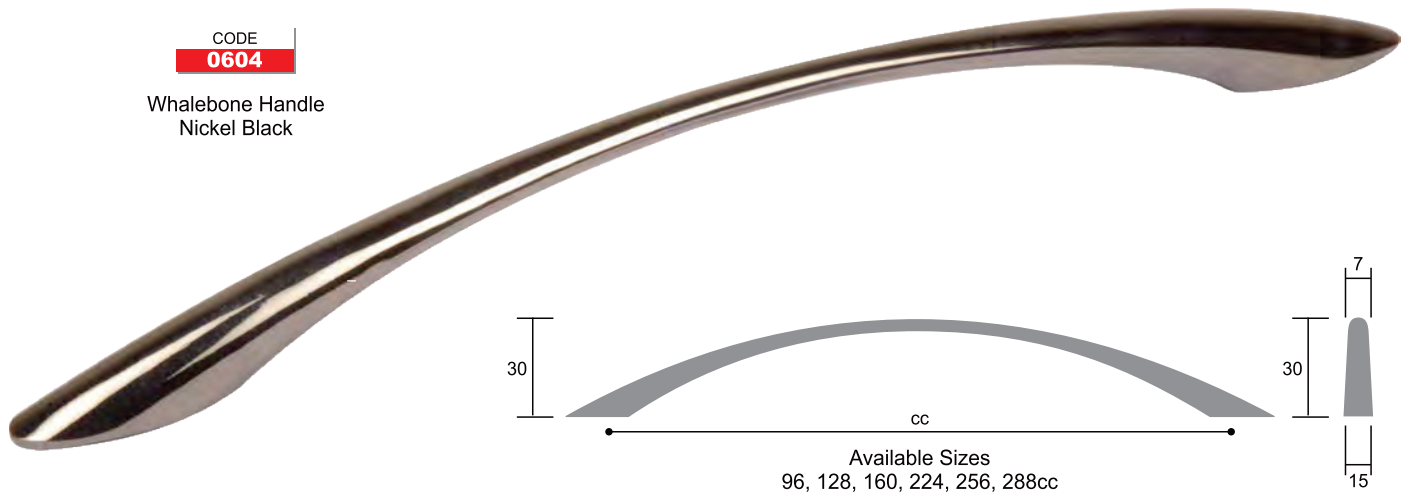

CODE
0604

Whalebone Handle
Nickel Black