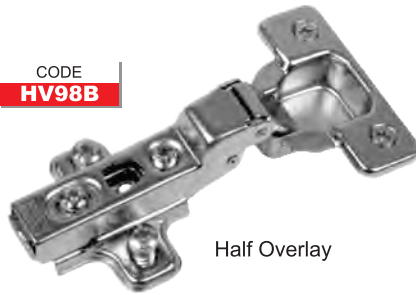

Interchangeable Clip-On Hinge Series - 35mm, 2 Hole Plate (45cc configuration) with Euro Screws & Dowels (Hinge & Plate)

Available in Standard or Soft Close

CODE  
**HV98A**

Full Overlay

CODE  
**HV98B**

Half Overlay