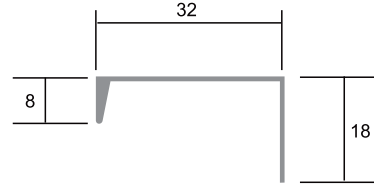

Aluminium Handles - 3m Lengths (Cut & Drill to Required Spec.)

CODE

SD5016

Overlay Handle
Brushed Steel Finish