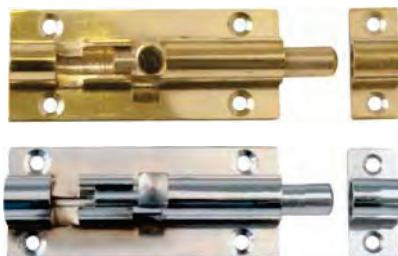

## Barrel Bolts - Necked - Solid Brass

CODE  
**BB50NK**

L50mm  
Brass Plated or Chrome Plated

CODE  
**BB64NK**

L64mm  
Brass Plated or Chrome Plated

CODE  
**BB76NK**

L76mm  
Brass Plated or Chrome Plated

## Barrel Bolts - Straight - Solid Brass

CODE  
**BB50ST**

L50mm  
Brass Plated or Chrome Plated

CODE  
**BB64ST**

L64mm  
Brass Plated or Chrome Plated

CODE  
**BB76ST**

L76mm  
Brass Plated or Chrome Plated