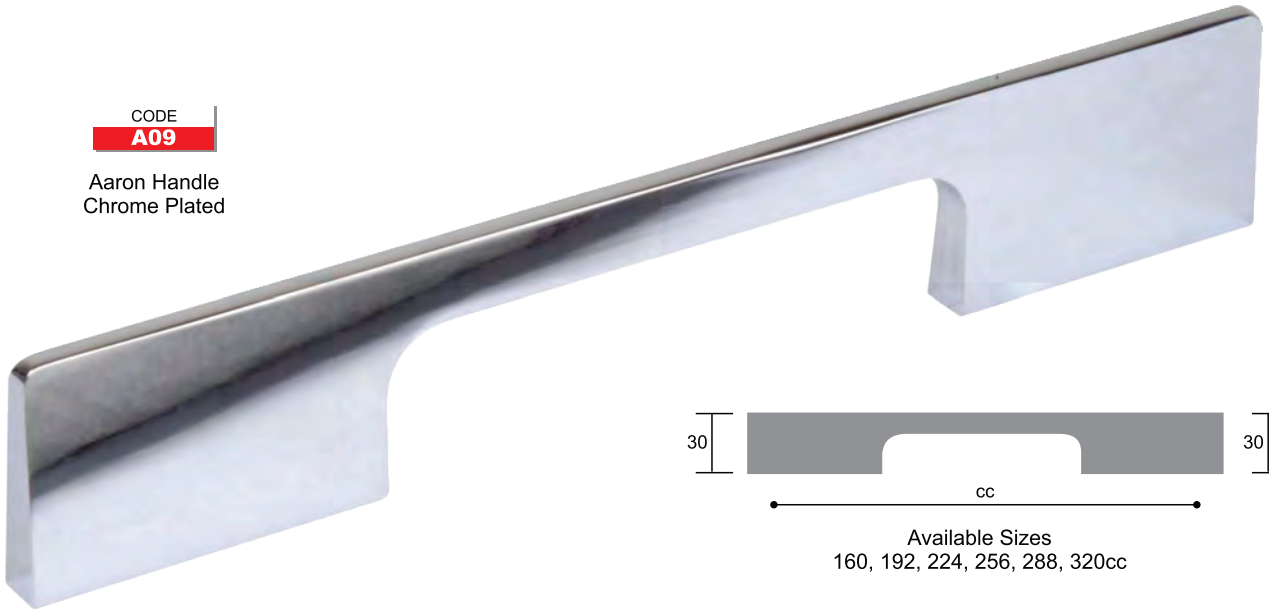

**18113**

Manhattan Handle  
Brushed Steel Finish

Aluminium Handles

CODE  
**A09**

Aaron Handle  
Chrome Plated

CODE  
**A09**

Aaron Handle  
Brushed Steel Finish

CODE  
**A09**