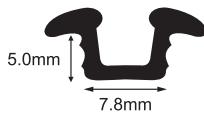

Single Plastic Track

CODE

TR

Single Track - 3.0m Lengths
White, Black, Brown & Tan