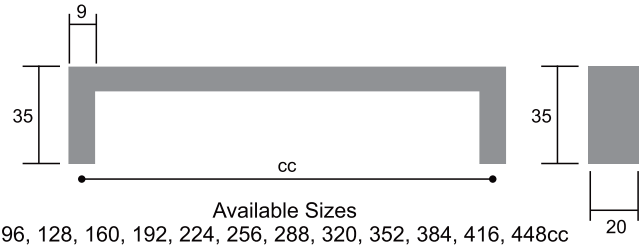

Hollow Stainless Steel Handles

CODE
2805

Flat Bar Handle **20mm**