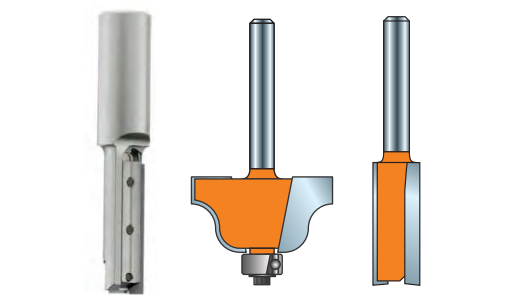

Router Cutters