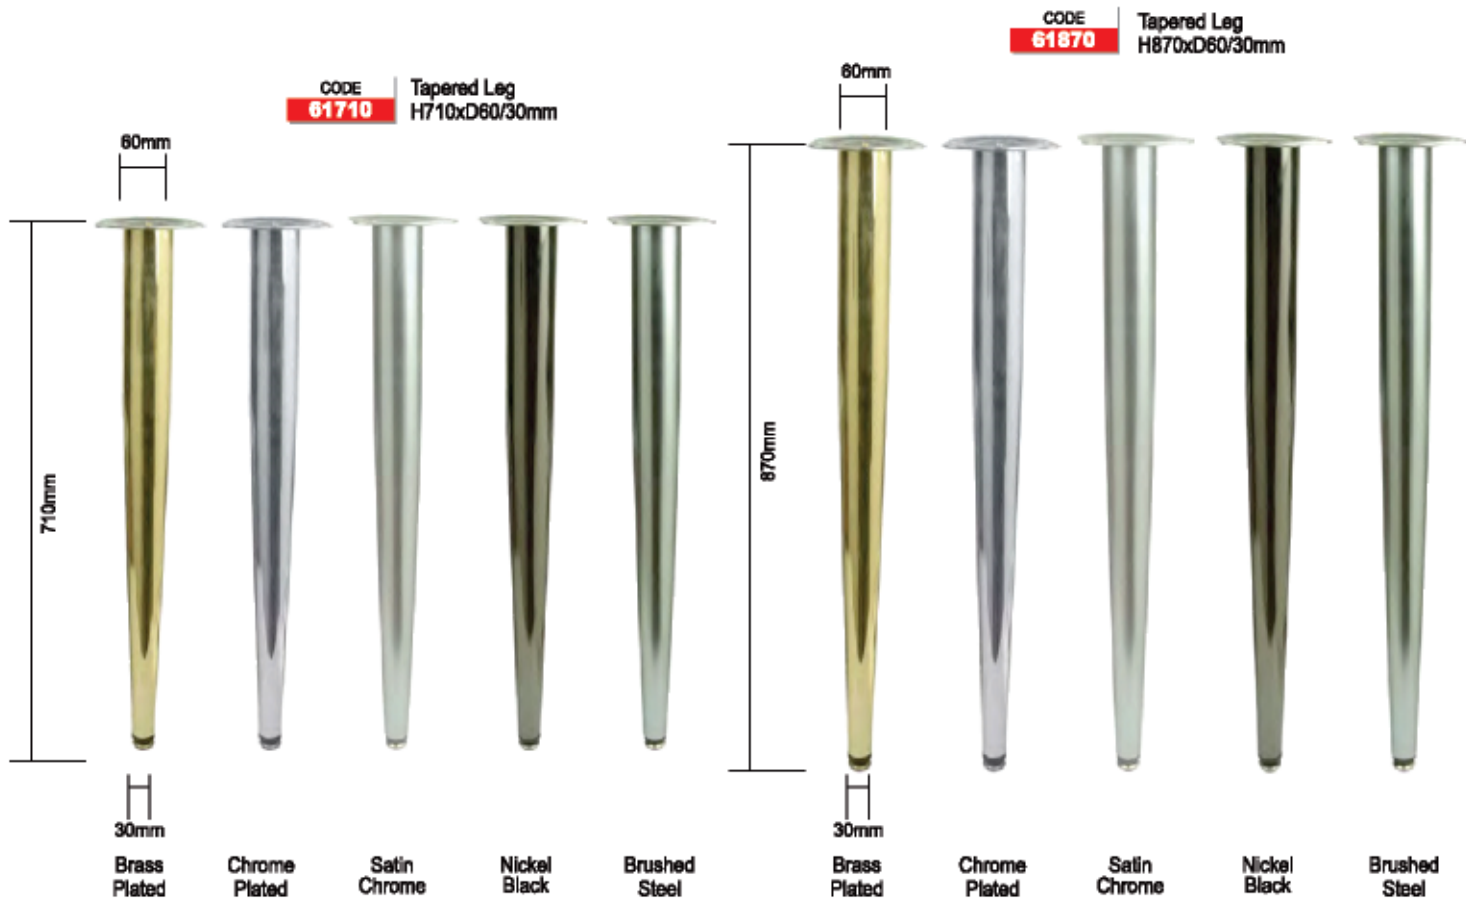

TW96

Cone Leg
Unfinished
H150
xD65-35mm

Office Legs

Table Legs

Kitchen Legs (60mm Slimline)

Kitchen Legs (80mm Medium)

Kitchen Legs (120mm Heavy)

Kitchen Legs (Tapered)

Kitchen Legs 60mm Slimline
Kitchen Legs 80mm Medium

Kick Plate System
Legs - Adjustable

21 Zune Street, Magnavia, Polokwane - Tel: 015 004 0198 - Email: heloenterprises1@gmail.com

www.fittingsforafrica.co.za