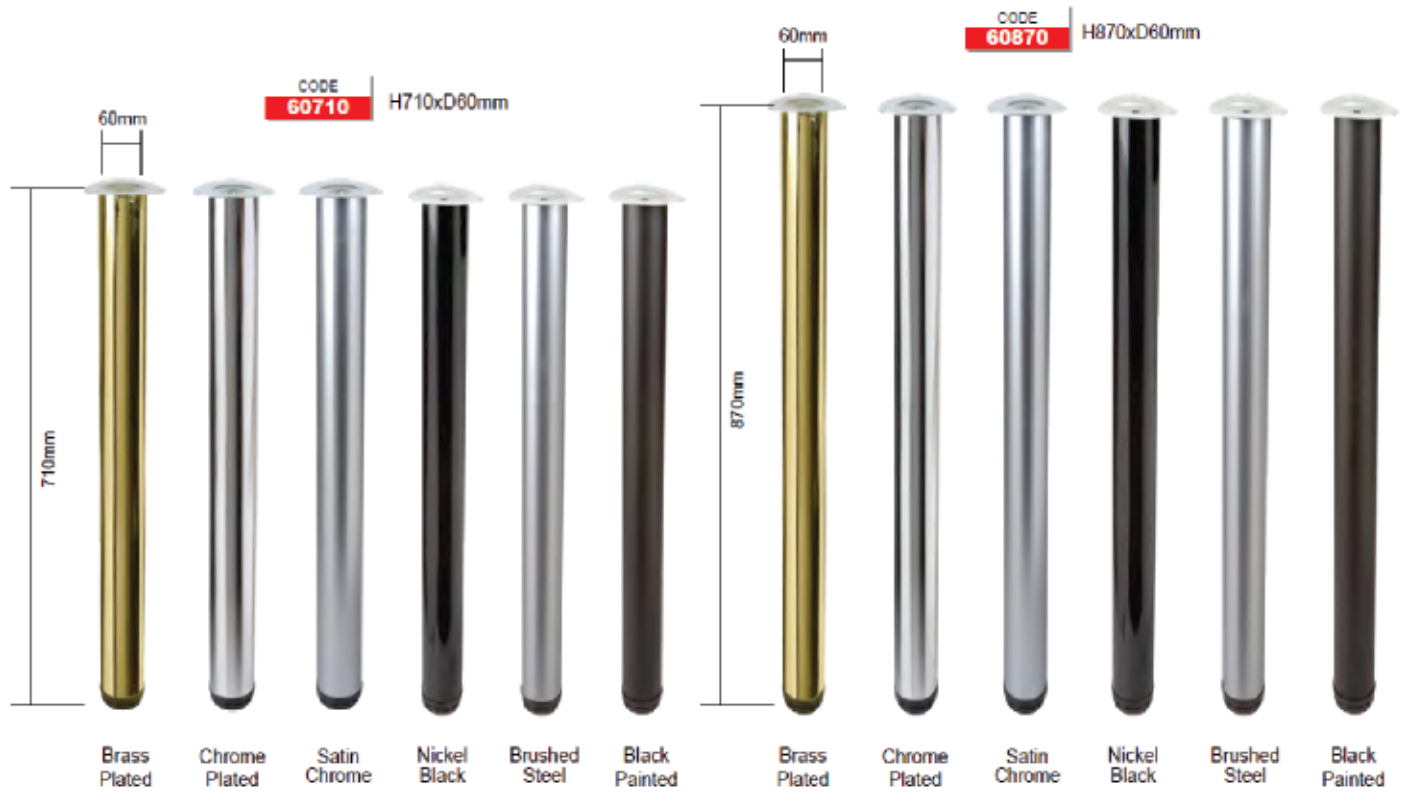

Kitchen Legs (60mm Slimline)