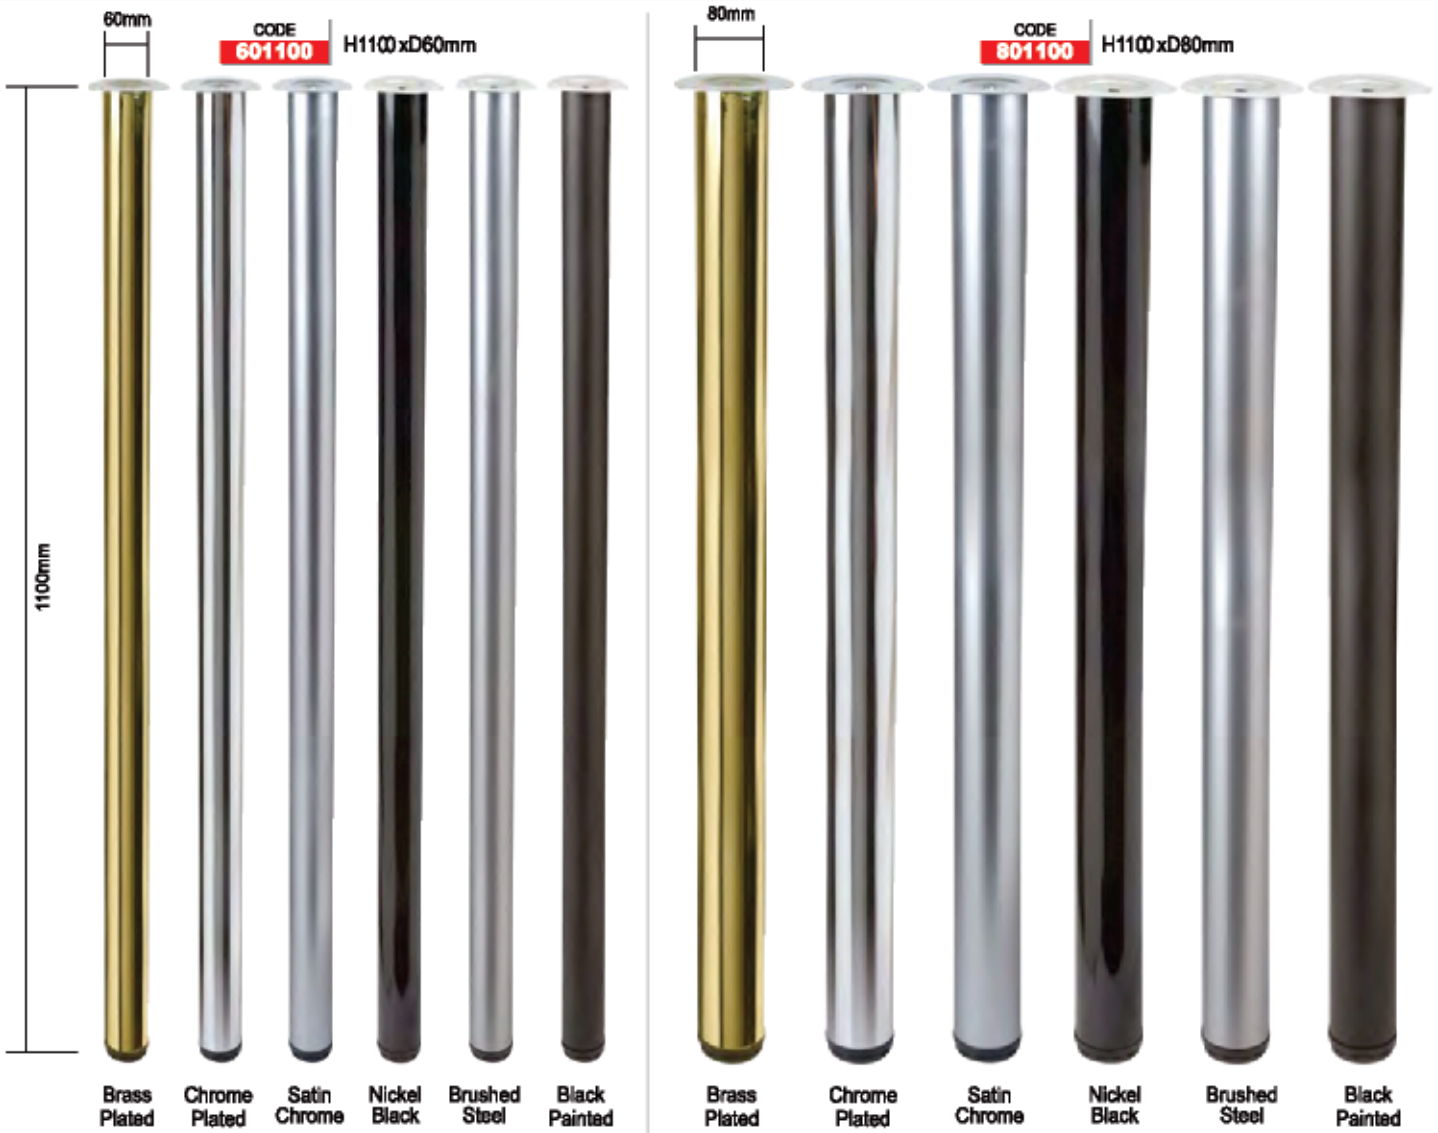

Kitchen Legs 60mm Slimline
Kitchen Legs 80mm Medium

Kick Plate System
Legs - Adjustable

21 Zune Street, Magnavia, Polokwane - Tel: 015 004 0198 - Email: heloenterprises1@gmail.com

www.fittingsforafrica.co.za