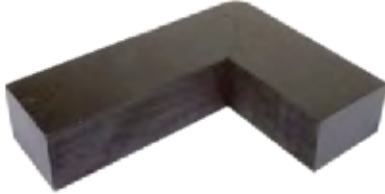

Vancouver Leg
Stained

H100xD64xW64mm

CODE

TW114

Nevada Corner Leg
Stained
L210xW155xH47mm

CODE

TW108

Nevada Straight Leg
Stained
L160xW65xH43mm