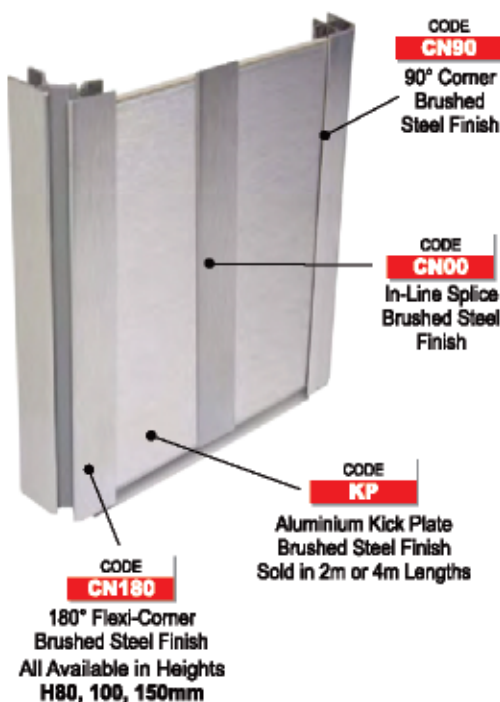

Kick Plate System

Legs - Adjustable