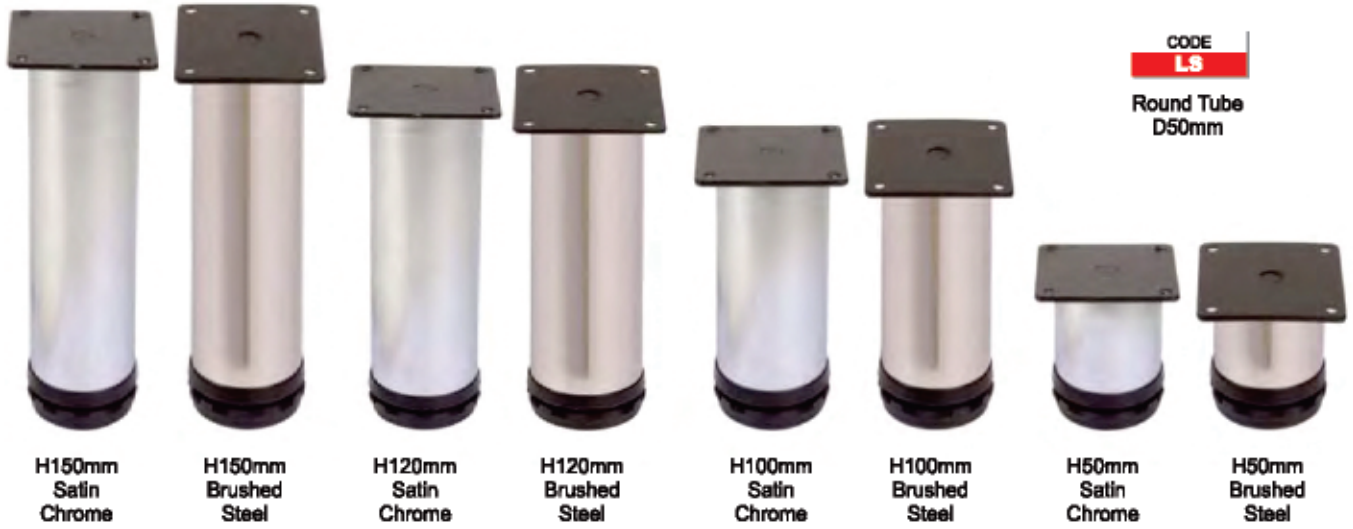

Plastic Bun Feet & Plastic Legs

CODE **BF-S** Bun Foot
H30xD51mm

Black

Tan

Silver

Gold

Cherry

CODE **SF** Bun Foot
H58x60x60mm

Brown

CODE **4718C**
Bun Foot
H50x70/42mm
Satin Chrome

(Supplied with Screw)

8mm Dowel

CODE **BFST** Stephanie Leg
L180xW80xH65

Black

CODE **BF90** 90° Corner Leg
L100xW100x50mm

Black