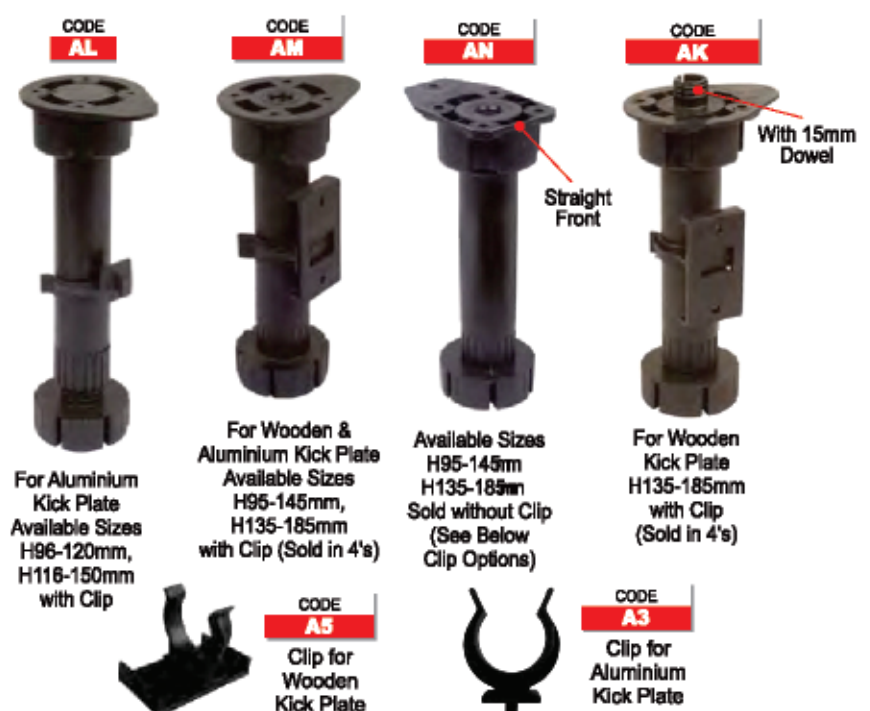

Kitchen Legs 60mm Slimline
Kitchen Legs 80mm Medium

Kick Plate System
Legs - Adjustable

21 Zune Street, Magnavia, Polokwane - Tel: 015 004 0198 - Email: heloenterprises1@gmail.com

www.fittingsforafrica.co.za