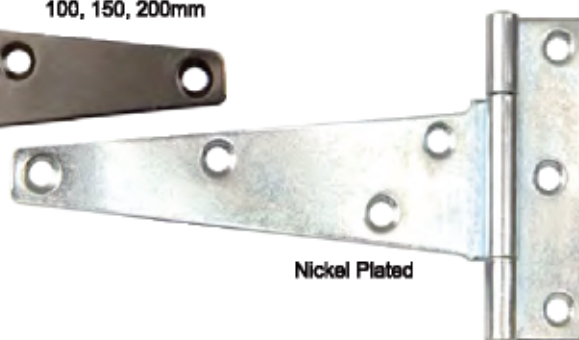

**Glass Door Hinges**
**CODE  
C865C**

 Inset (Pairs)  
 Satin Chrome  
 H30xW40mm

**Piano Hinges**
**CODE  
PH**

 Brass Plated  
 W32mmxT0.7mm  
 Available in  
 30m Rolls  
 & 3.5m Lengths

 304 Grade  
 Stainless Steel  
 Non-Drilled  
 W32mmxT0.7mm  
 Available in  
 3.5m Lengths

**Roundback Hinges**
**CODE  
3430**

 L84xW30xT1.5mm  
 Brass Plated

**Butler Hinges**
**CODE  
1041**

 L80xW30xT2.0mm  
 Solid Brass

**Mortice Hinges  
Solid Brass**
**CODE  
205**

D10mm

D12mm

D14mm

**T-Hinges**
**CODE  
L0115**

 Available Sizes  
 100, 150, 200mm

Black

Nickel Plated

**Bomber Hinges**
**CODE  
BH**

 Double Action  
 201 Stainless  
 Steel

 Available Sizes  
 150, 200mm  
 (Pairs)

21 Zune Street, Magnavia, Polokwane - Tel: 015 004 0198 - Email: [heloenterprises1@gmail.com](mailto:heloenterprises1@gmail.com)