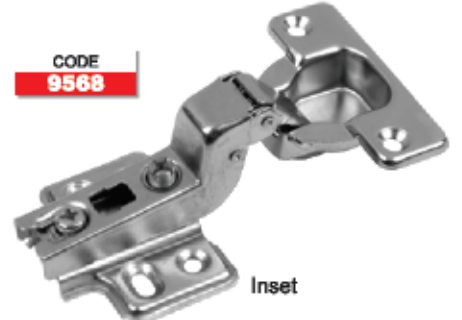

Concealed Hinges are hinges that are hidden from view when the cabinet door is closed. Hinges are mortised into both the carcass and edge of a door.

**Slide-On Hinges - 35mm, 4 Hole Plate (45cc configuration) (Hinge & Plate)**
**CODE  
9548**

Full Overlay

**CODE  
9558**

Half Overlay

**CODE  
9568**

Inset

**Slide-On Hinges - 35mm, 4 Hole Plate (42cc configuration) with Euro Screws & Dowels (Hinge & Plate)**
**CODE  
T93A-ED**

Full Overlay

**CODE  
T93B-ED**