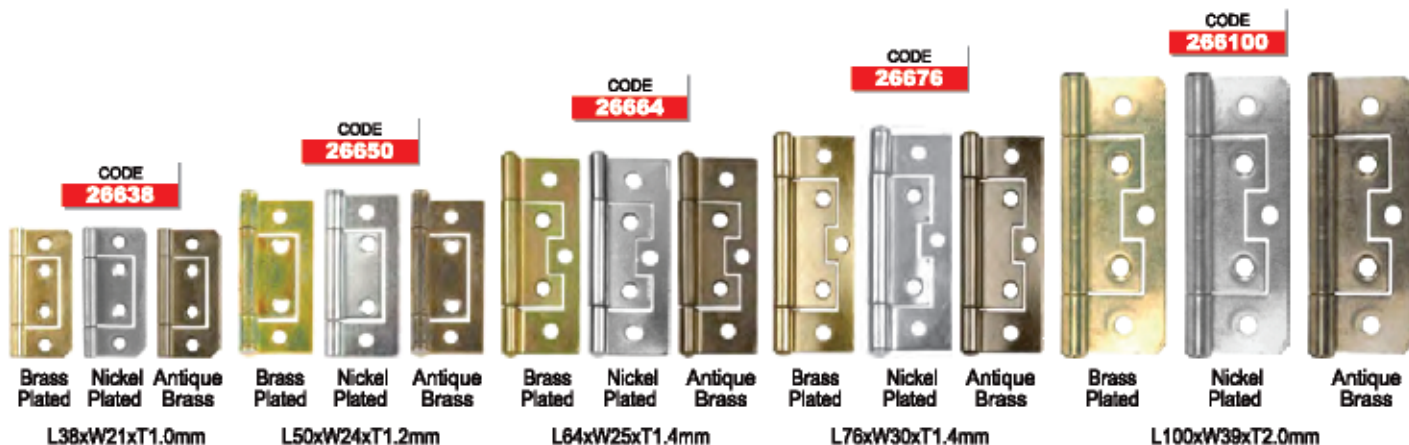

Half Overlay

**CODE HG808C-D**

Inset

**Glass Door Hinges - 26mm (Hinge & Plate)**
**CODE HG901A**

Full Overlay

**CODE HG901B**

Half Overlay

**CODE HG901C**

Inset

**Hinge Covers**

Sinkless hinges are hinges that are installed on the surface of a door and carcass without the need for mortising.

## Flush Hinges