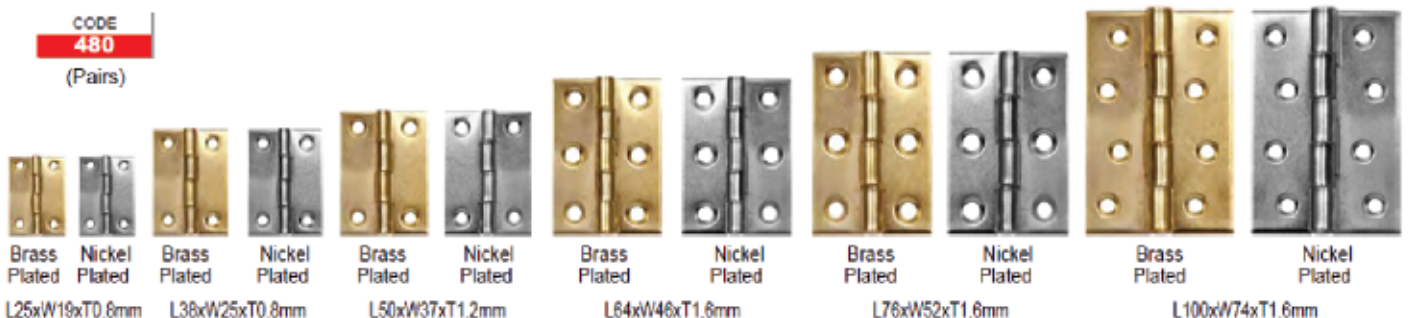

Butt Hinges