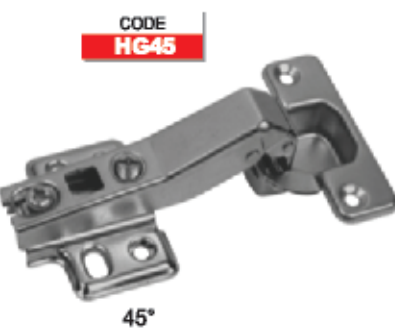

Slide-On Hinges - 35mm, 4 Hole Plate (Hinge & Plate) 45°