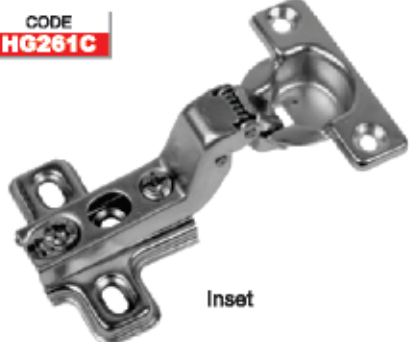

165°

**CODE HV45**

45°

**CODE HV90**

90°

Standard Base Plate

Soft Close Base Plate

**Slide-On Hinges - 26mm (Hinge & Plate)**
**CODE HG261A**

Full Overlay

**CODE HG261B**

Half Overlay

**CODE HG261C**

Inset

**Slide-On Hinges - 26mm with 8mm Dowels on the Cup (Hinge & Plate)**
**CODE HG808A-D**

Full Overlay

**CODE HG808B-D**

Inset

**Hinge Covers**

Sinkless hinges are hinges that are installed on the surface of a door and carcass without the need for mortising.