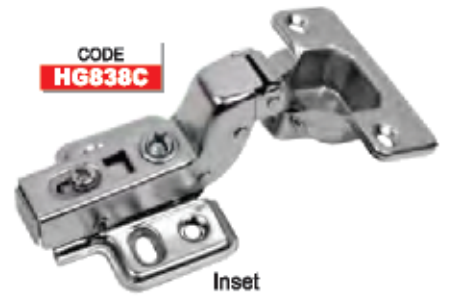

Half Overlay

**CODE  
T93C-ED**

Inset

**Soft Close Clip-On Hinges - 35mm, 3D Plate (48cc configuration) (Hinge & Plate)**
**CODE  
HG868A**

Full Overlay

**CODE  
HG868B**

Half Overlay

**CODE  
HG868C**

Inset

**Clip-On Hinges - 35mm, 4 Hole Plate (45cc configuration) (Hinge & Plate)**
**CODE  
HG621A**

Full Overlay

**CODE  
HG621B**

Half Overlay

**CODE  
HG621C**

Inset

## Soft Close Clip-On Hinges - 35mm, 4 Hole Plate (45cc configuration) (Hinge & Plate)