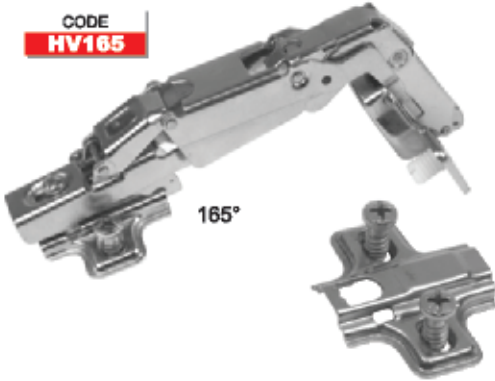

## Soft Close Clip-On Hinges - 35mm, 4 Hole Plate (45cc configuration) 45°, 90°, 135° & 165°

**Interchangeable Clip-On Hinge Series - 35mm, 2 Hole Plate (45cc configuration) with Euro Screws & Dowels (Hinge & Plate)**

Available in Standard or Soft Close

**CODE HV98A**

Full Overlay

**CODE HV98B**

Half Overlay

**CODE HV98C**

Inset

**CODE HV165**

165°

**CODE HV45**

45°

**CODE HV90**

90°

Standard Base Plate

Soft Close Base Plate

**Slide-On Hinges - 26mm (Hinge & Plate)**
**CODE HG261A**