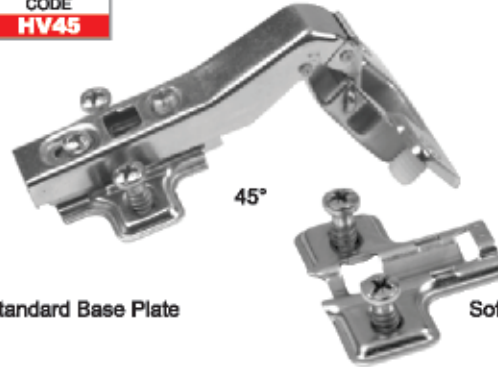

## Soft Close Clip-On Hinges - 35mm, 4 Hole Plate (45cc configuration) 45°, 90°, 135° & 165°

**Interchangeable Clip-On Hinge Series - 35mm, 2 Hole Plate (45cc configuration) with Euro Screws & Dowels (Hinge & Plate)**

Available in Standard or Soft Close

**CODE HV98A**

Full Overlay

**CODE HV98B**

Half Overlay

**CODE HV98C**

Inset

**CODE HV165**

165°

**CODE HV45**

45°

**CODE HV90**

90°

Standard Base Plate

Soft Close Base Plate

**Slide-On Hinges - 26mm (Hinge & Plate)**
**CODE HG261A**