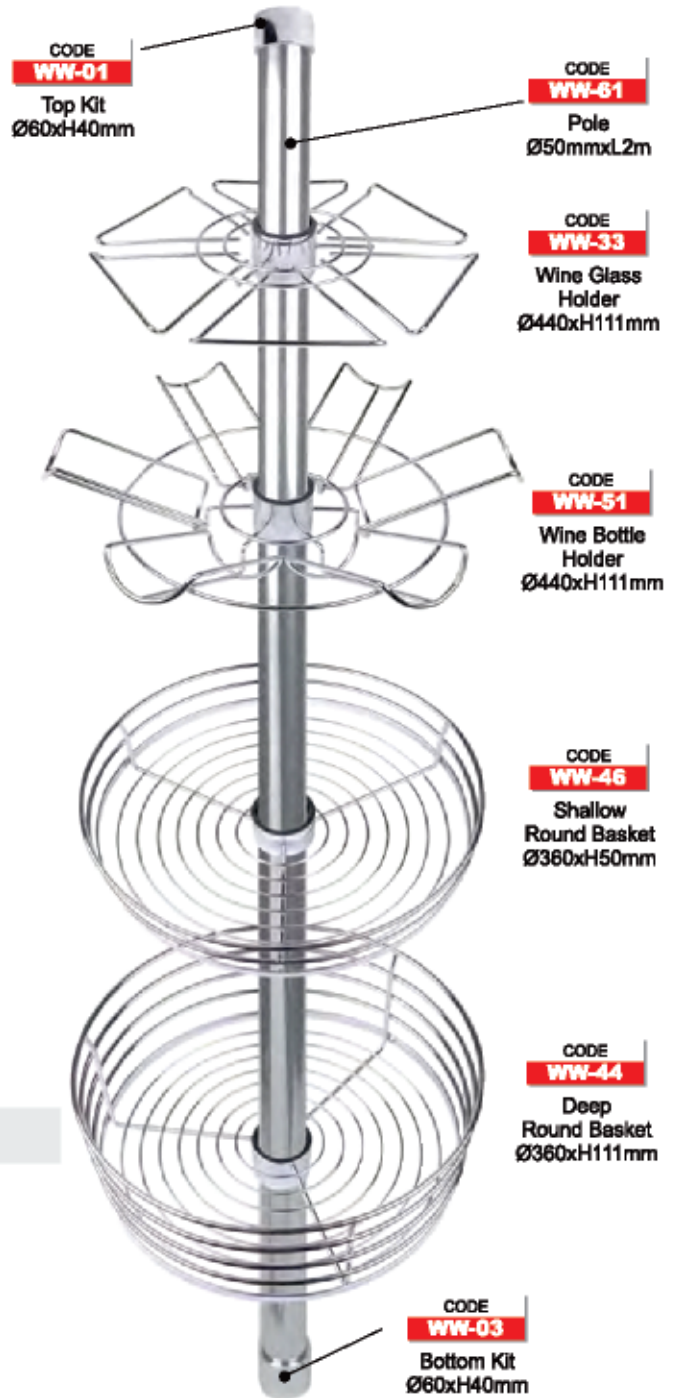

Extra Baskets  
Sold Separately

Also Available in Soft Close

Kitchen Wire Ware

Pole System - Chrome Plated

CODE  
**45006**  
Pull Out Pantry Unit  
450mm Cabinet  
W414xD500xH1850-2150mm

Also Available in Soft Close

CODE  
**6031A-300**  
Pull Out Pantry Unit 300mm Cabinet  
L450xW240xH1750-1950mm

CODE  
**6031A-400**  
Pull Out Pantry Unit 400mm Cabinet  
L450xW360xH1750-1950mm

Also Available in Soft Close

Bedroom Wire Ware

CODE  
**3601**  
Pull Out Trouser  
9 Bar  
Chrome Plated

CODE  
**WW-01**  
Top Kit  
Ø60xH40mm

CODE  
**WW-61**  
Pole  
Ø50mmxL2m

CODE  
**WW-33**  
Wine Glass  
Holder  
Ø440xH111mm

CODE  
**WW-51**  
Wine Bottle  
Holder  
Ø440xH111mm

CODE  
**WW-46**  
Shallow  
Round Basket  
Ø360xH50mm

CODE  
**WW-44**  
Deep  
Round Basket  
Ø360xH111mm

CODE  
**WW-03**  
Bottom Kit  
Ø60xH40mm

CODE  
**SR6010**  
Pull Out Shoe Rack  
Adjustable L600-1000mm  
Chrome Plated