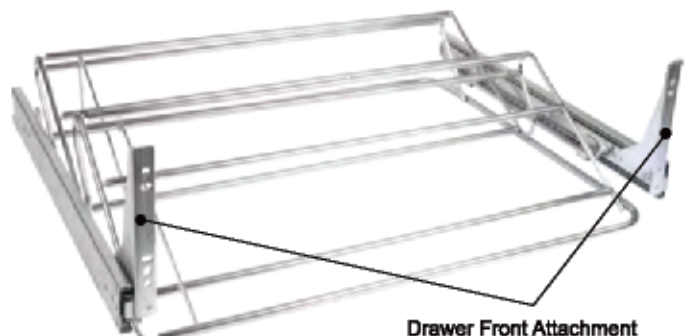

Drawer Front Attachment