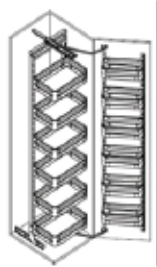

CODE  
**3009A**

**Economy 2 Layer Pull-Out Spice Rack**  
Side Mounted with Ball Bearing Slides  
Available Sizes 150, 200, 300mm Units - Chrome Plated

CODE  
**SRSM**

**Deluxe 2 Layer Pull-Out Spice Rack**  
Side Mounted with Ball Bearing Slides  
Available Sizes 150, 200, 300mm Units - Chrome Plated

Extra Baskets  
Sold Separately

Also Available in Soft Close

Kitchen Wire Ware

Pole System - Chrome Plated

CODE  
**45006**  
Pull Out Pantry Unit  
450mm Cabinet  
W414xD500xH1850-2150mm

Also Available in Soft Close

CODE  
**6031A-300**  
Pull Out Pantry Unit 300mm Cabinet  
L450xW240xH1750-1950mm

CODE  
**6031A-400**  
Pull Out Pantry Unit 400mm Cabinet  
L450xW360xH1750-1950mm

Also Available in Soft Close

Bedroom Wire Ware